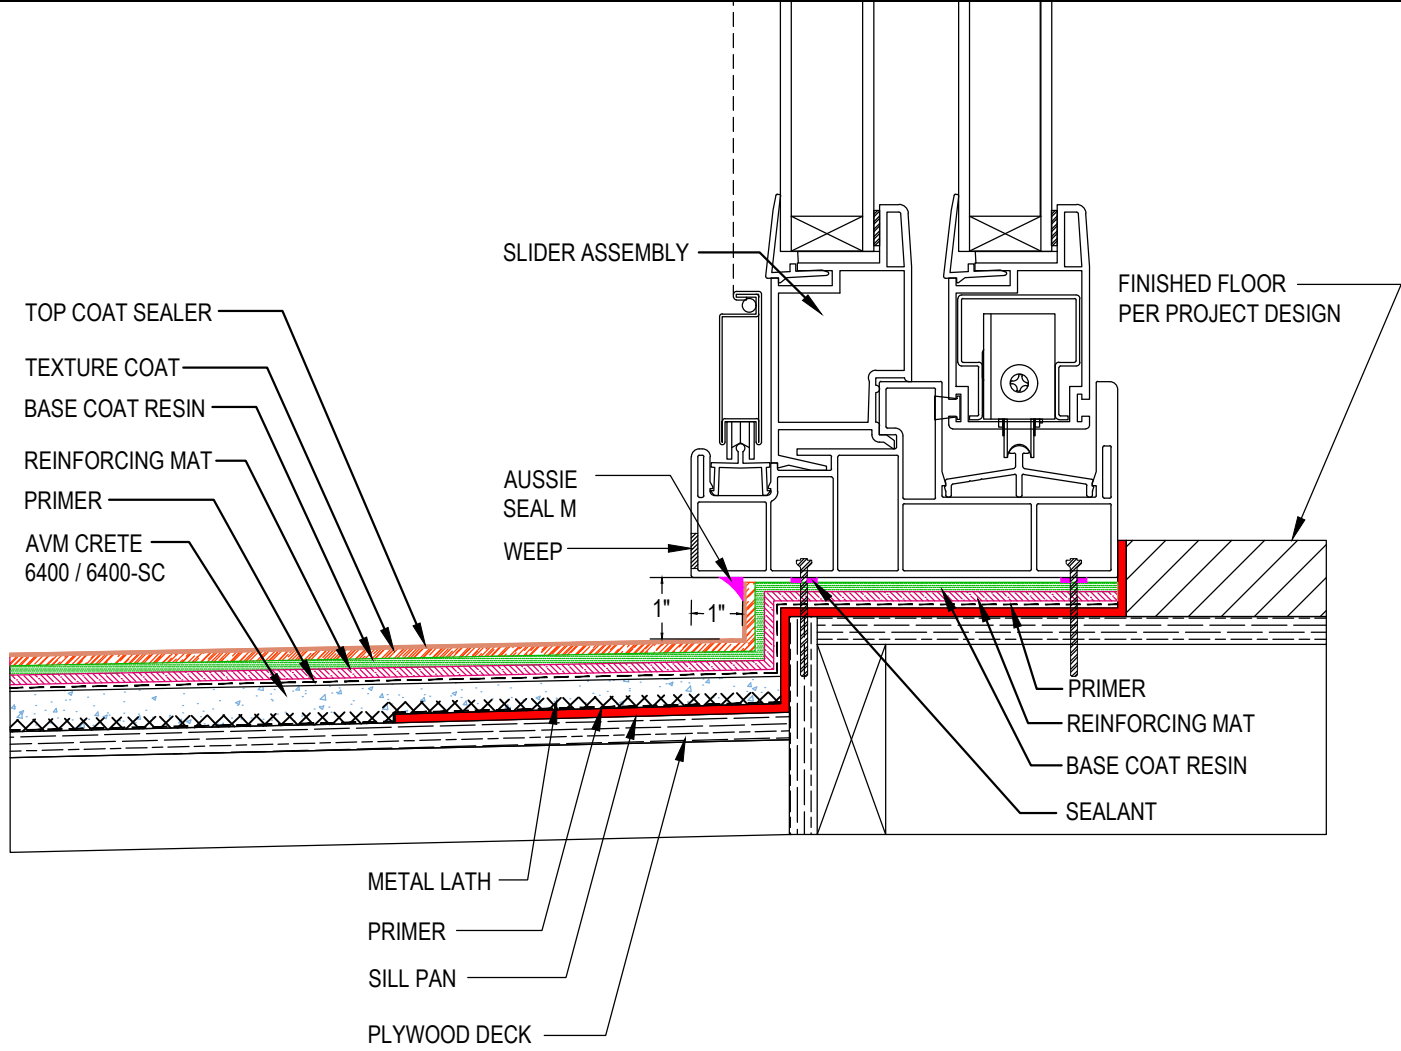

DETAIL #:
 0100-EFD-154-P-CS
 AVM System 100
 Elasto Fiberdeck

Typical Sliding Door Assembly
 Over Plywood Substrate - Option 1
 AVM System 100 Elasto Fiberdeck

Notes:

1. To ensure proper drainage, do not block the pre-existing weep holes or other drainage openings of the door assembly
2. Ensure water exiting the weep holes drains away from the door