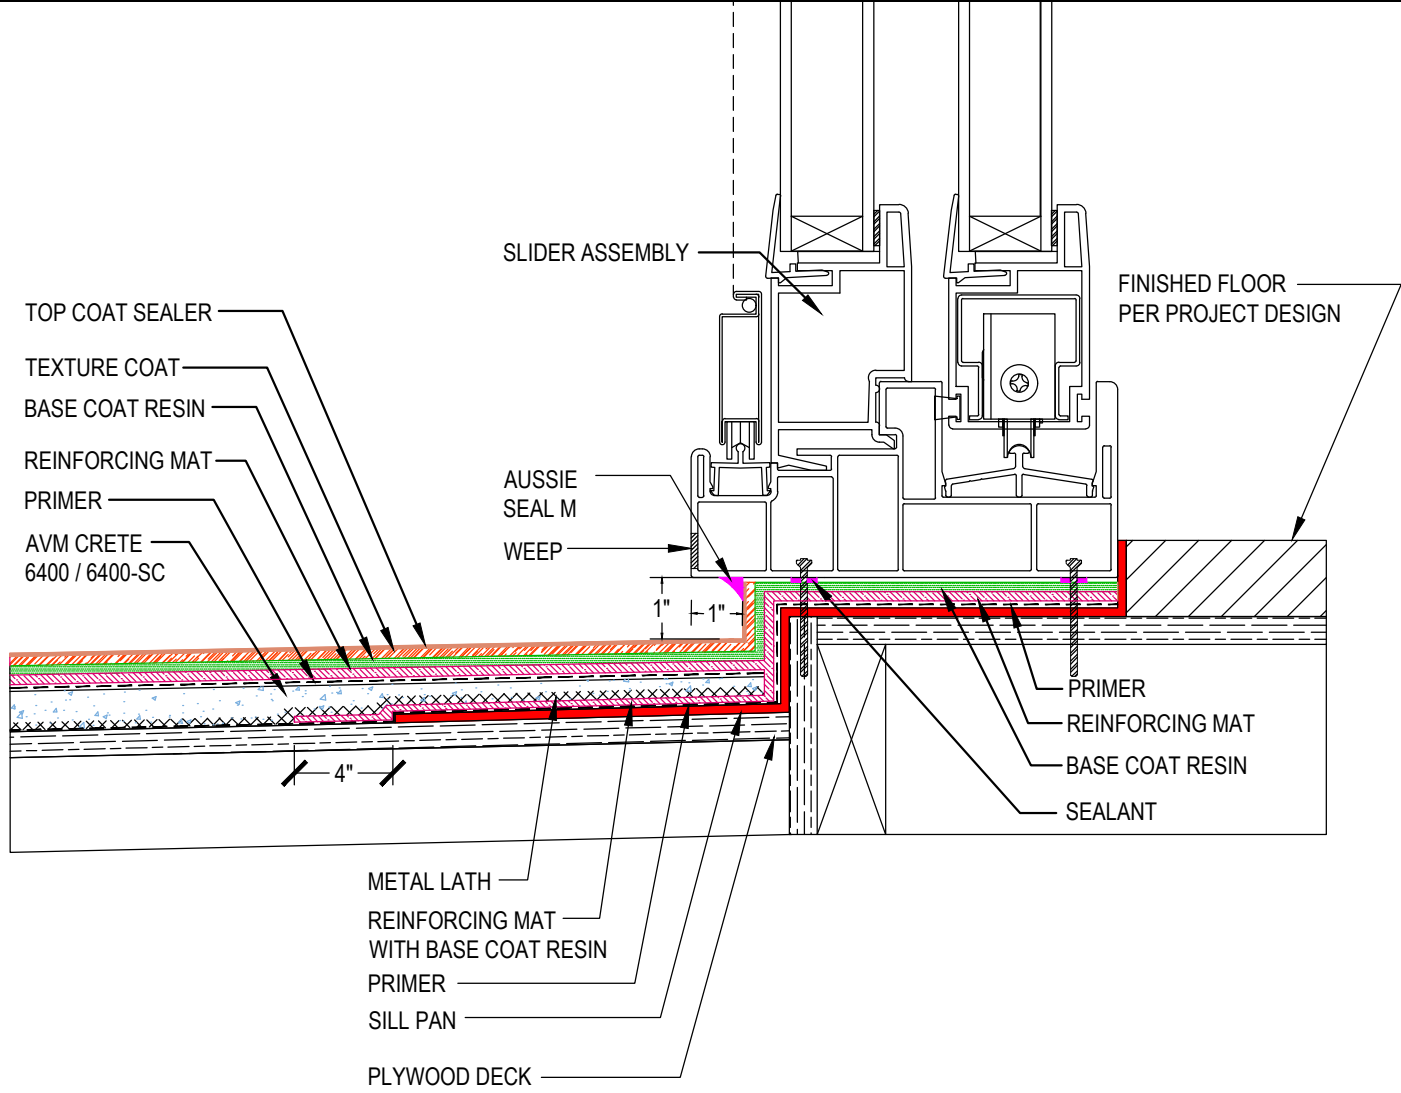

DETAIL #:
 0100-EFD-156-P-CS
 AVM System 100
 Elasto Fiberdeck

Typical Sliding Door Assembly Over Plywood Substrate - Option 2

AVM System 100 Elasto Fiberdeck

Notes:

1. To ensure proper drainage, do not block the pre-existing weep holes or other drainage openings of the door assembly
2. Ensure water exiting the weep holes drains away from the door