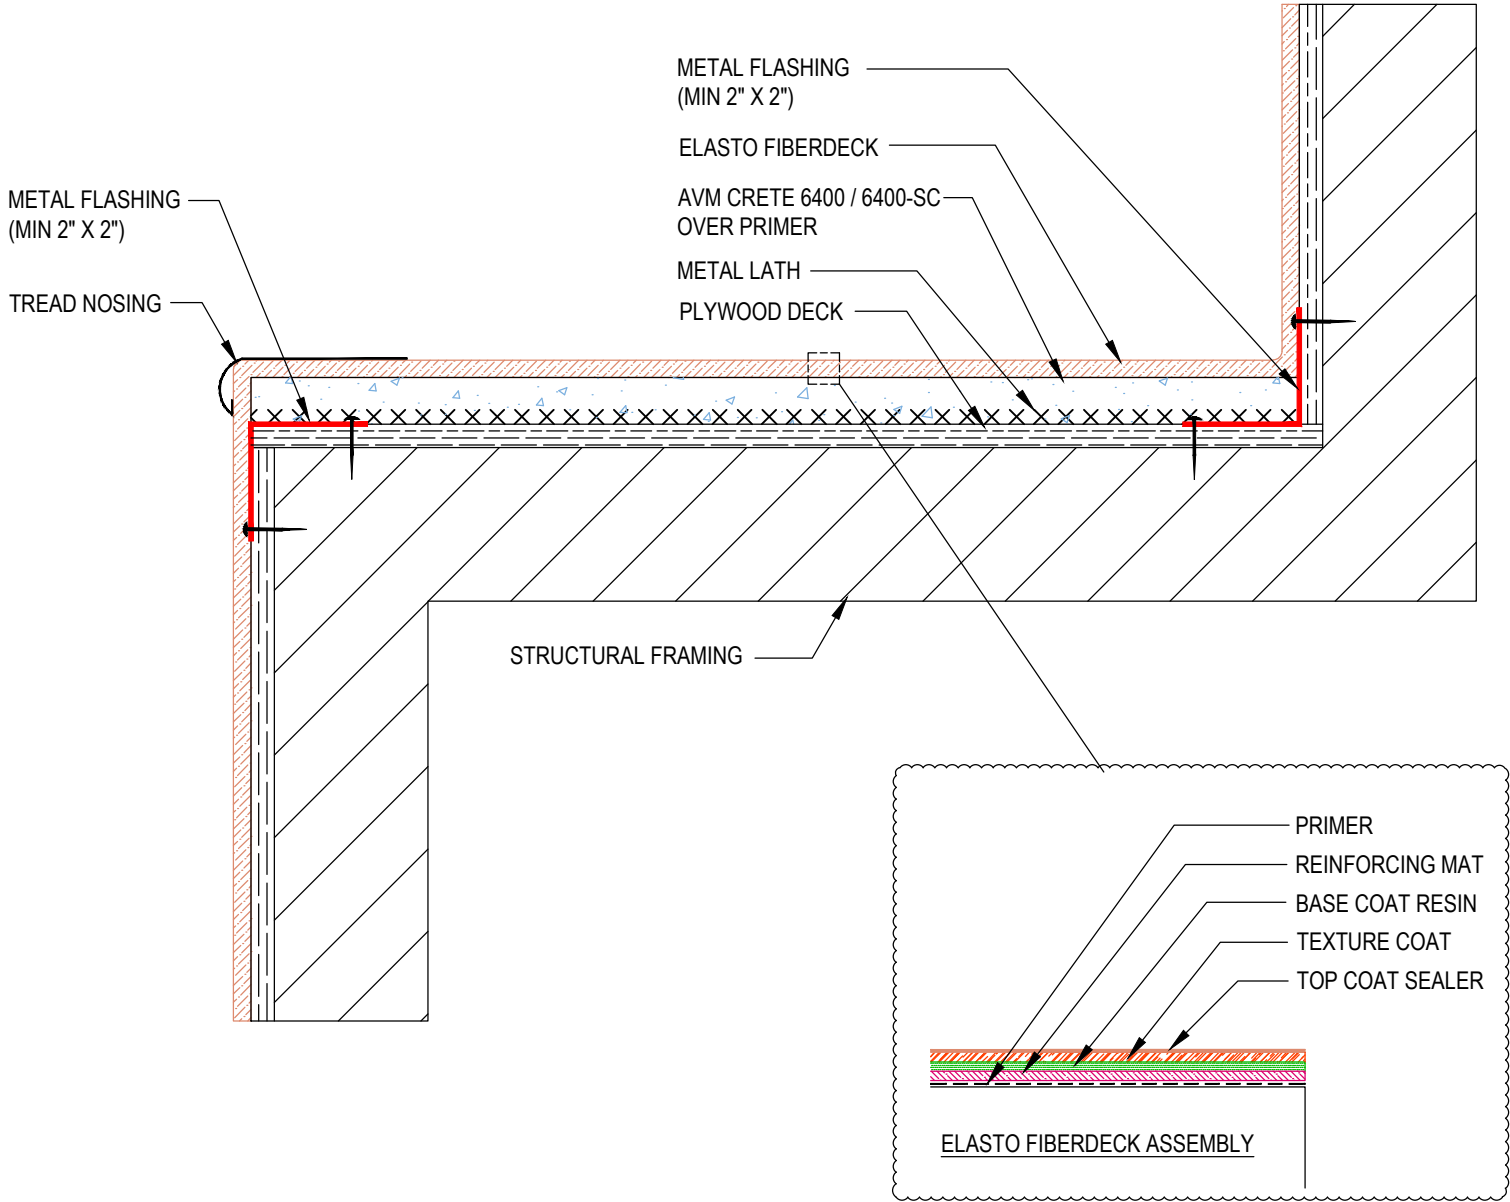

DETAIL #:  
**0100-EFD-604-P-CS**  
 AVM System 100  
 Elasto Fiberdeck

**Stairs Over Plywood Substrate**  
**AVM Crete on Tread Only**  
 AVM System 100 Elasto Fiberdeck

**Notes:**

1. For sheet metal installation please refer to detail # 0100-EFD-621-P-ISO