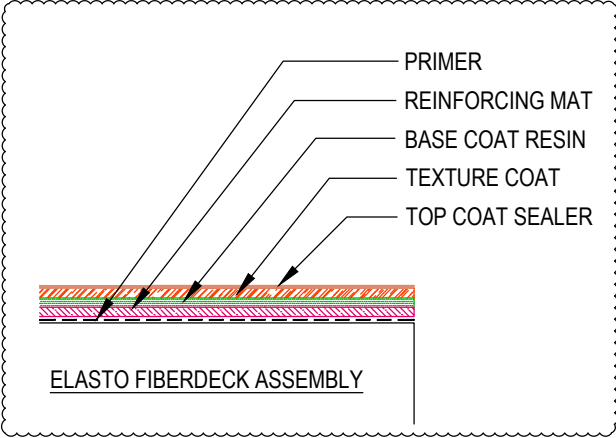

DETAIL #:
 0100-EFD-642-P-CS
 AVM System 100
 Elasto Fiberdeck

Threshold Over Plywood Substrate

AVM System 100 Elasto Fiberdeck

Notes:

1. Extend reinforcing mat and base coat resin to back edge of sheet metal flashing
2. Membrane to be bonded to sheet metal edge