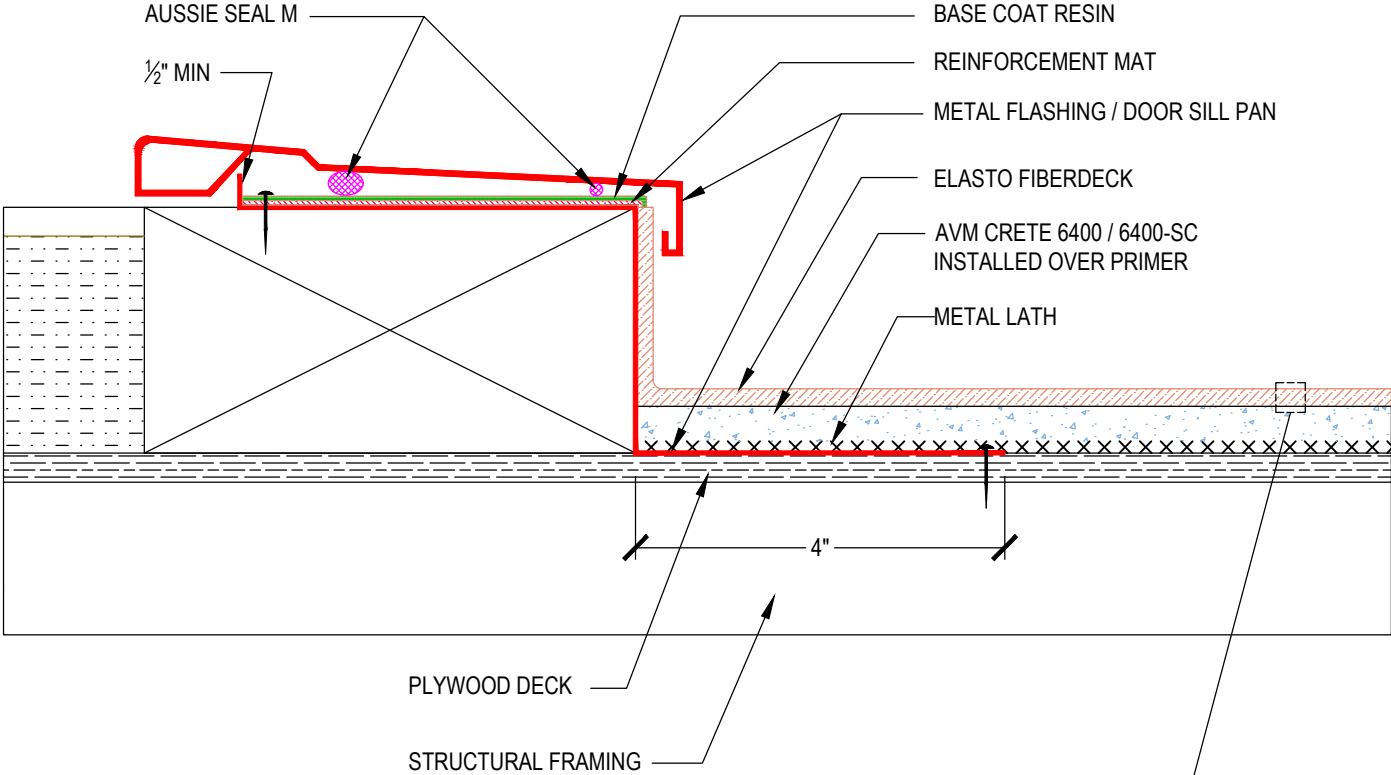

DETAIL #:
 0100-EFD-642-P-CS
 AVM System 100
 Elasto Fiberdeck

Threshold Over Plywood Substrate

AVM System 100 Elasto Fiberdeck

Notes:

1. Extend reinforcing mat and base coat resin to back edge of sheet metal flashing
2. Membrane to be bonded to sheet metal edge