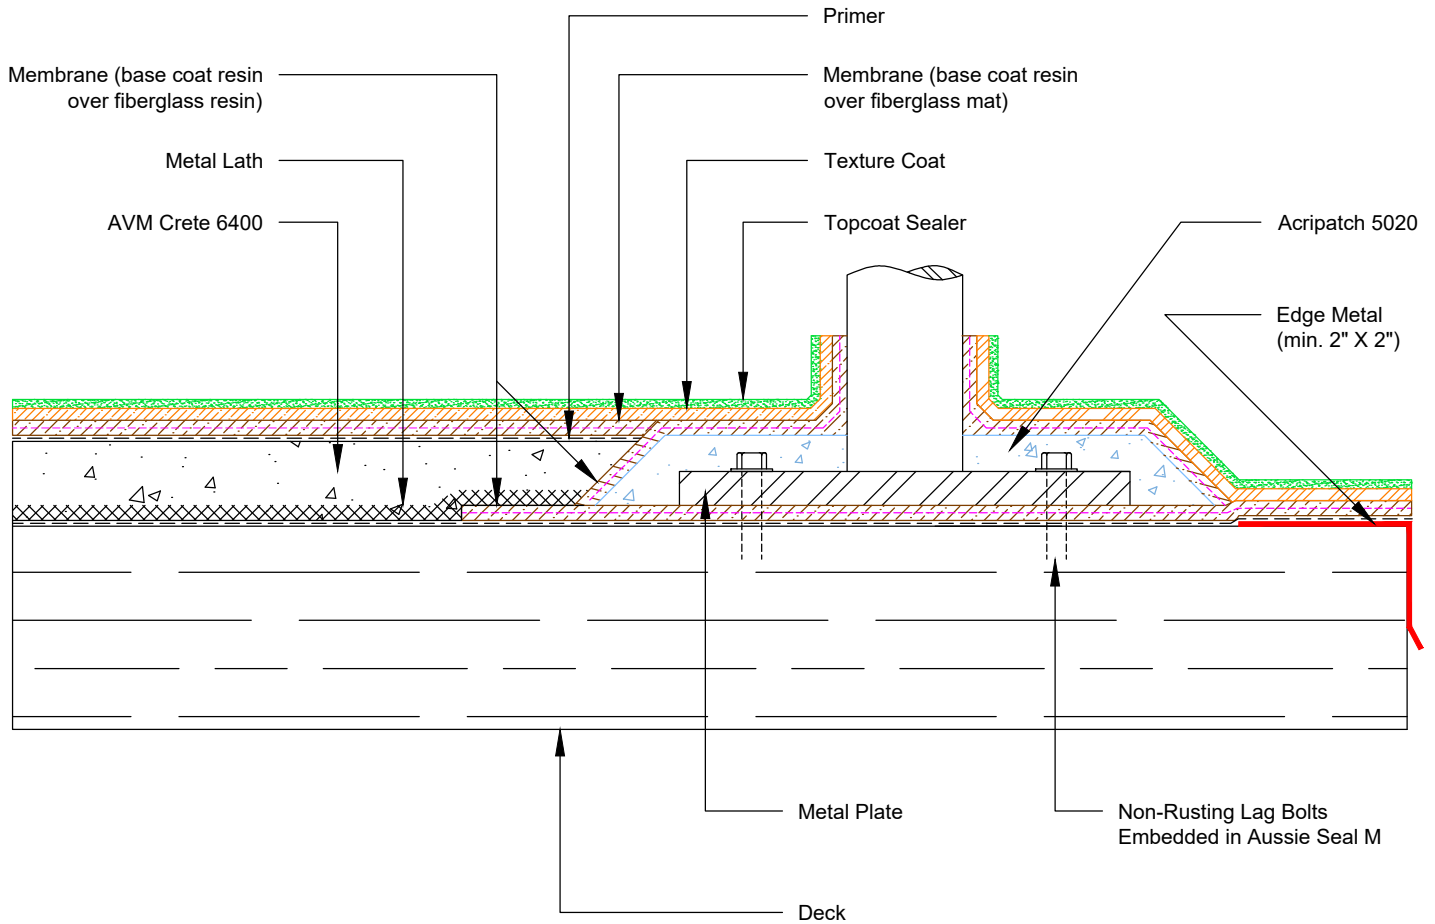

DETAIL #:
0100-EFD-862
 AVM System 100
 Elasto Fiberdeck

Railing Support with Mounting Plate
AVM System 100
 Elasto Fiberdeck

Notes:

1. If there is enough room between outer edge of metal plate and edge metal to install Crete 6400, it must be installed.