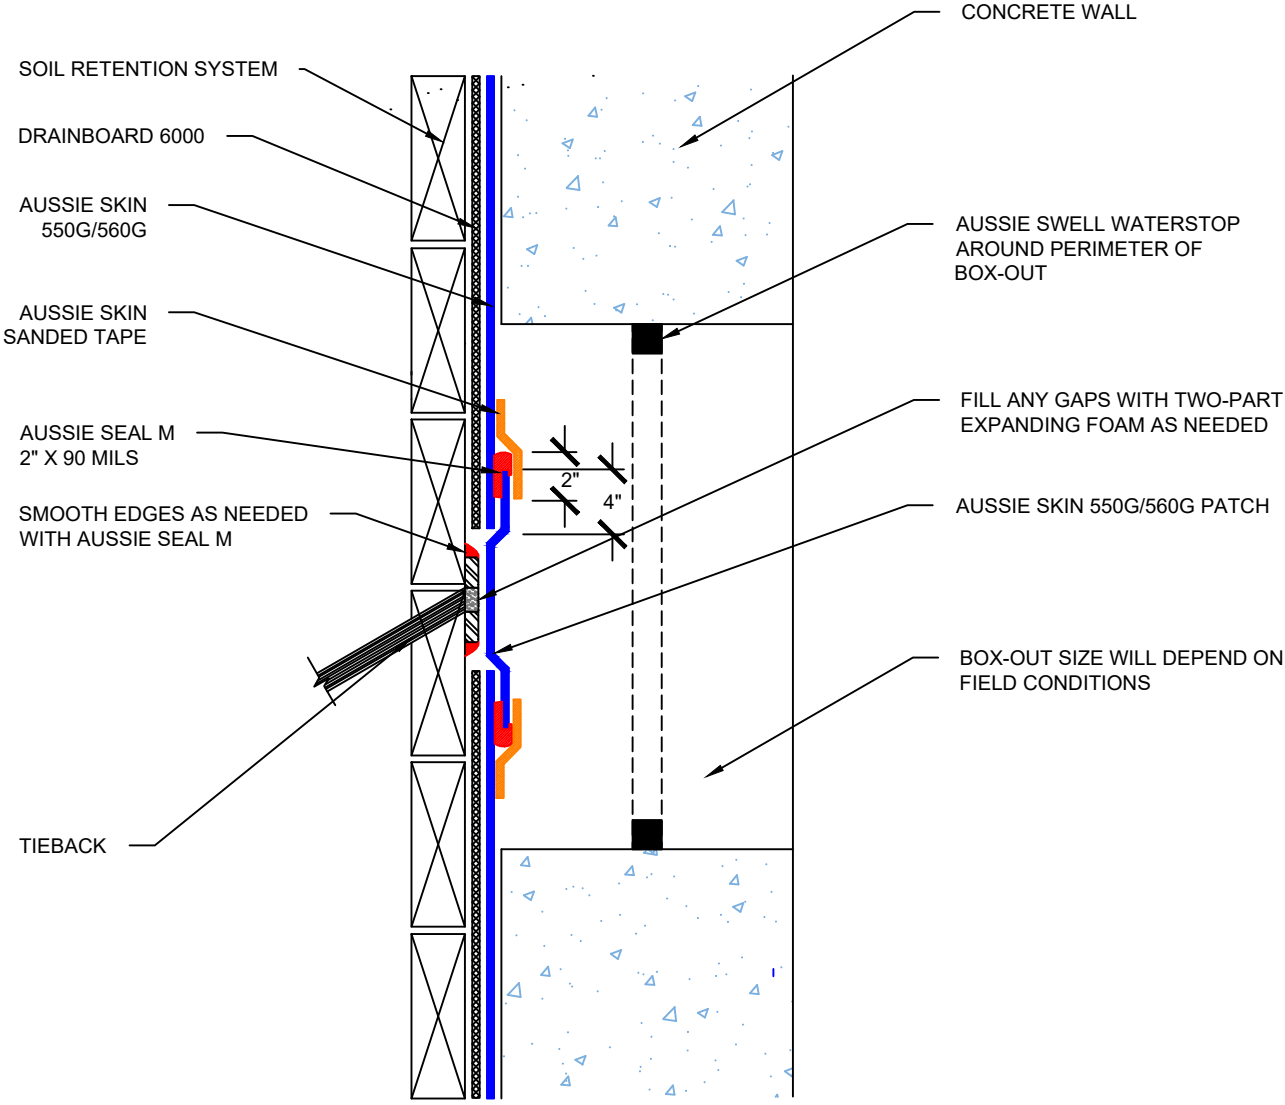

DETAIL #:
0550G_0560G-1535
 AVM System 550G/560G

De-Tensioned Tie Back Option 2

Aussie Skin 550G/560G

- Notes:**
1. Aussie Skin 550G is a Heavy, Duty, Easy to Install, Puncture Resistant Sheet Waterproofing Membrane with added technologies creating excellent adhesion between the membrane and wet Concrete or Shot-Crete. Creating excellent adhesion between the membrane and wet Concrete or Shot-Crete.
 2. All surfaces must be clean and sound before installing the lap joints. (Remove excess sand before applying double sided tape)