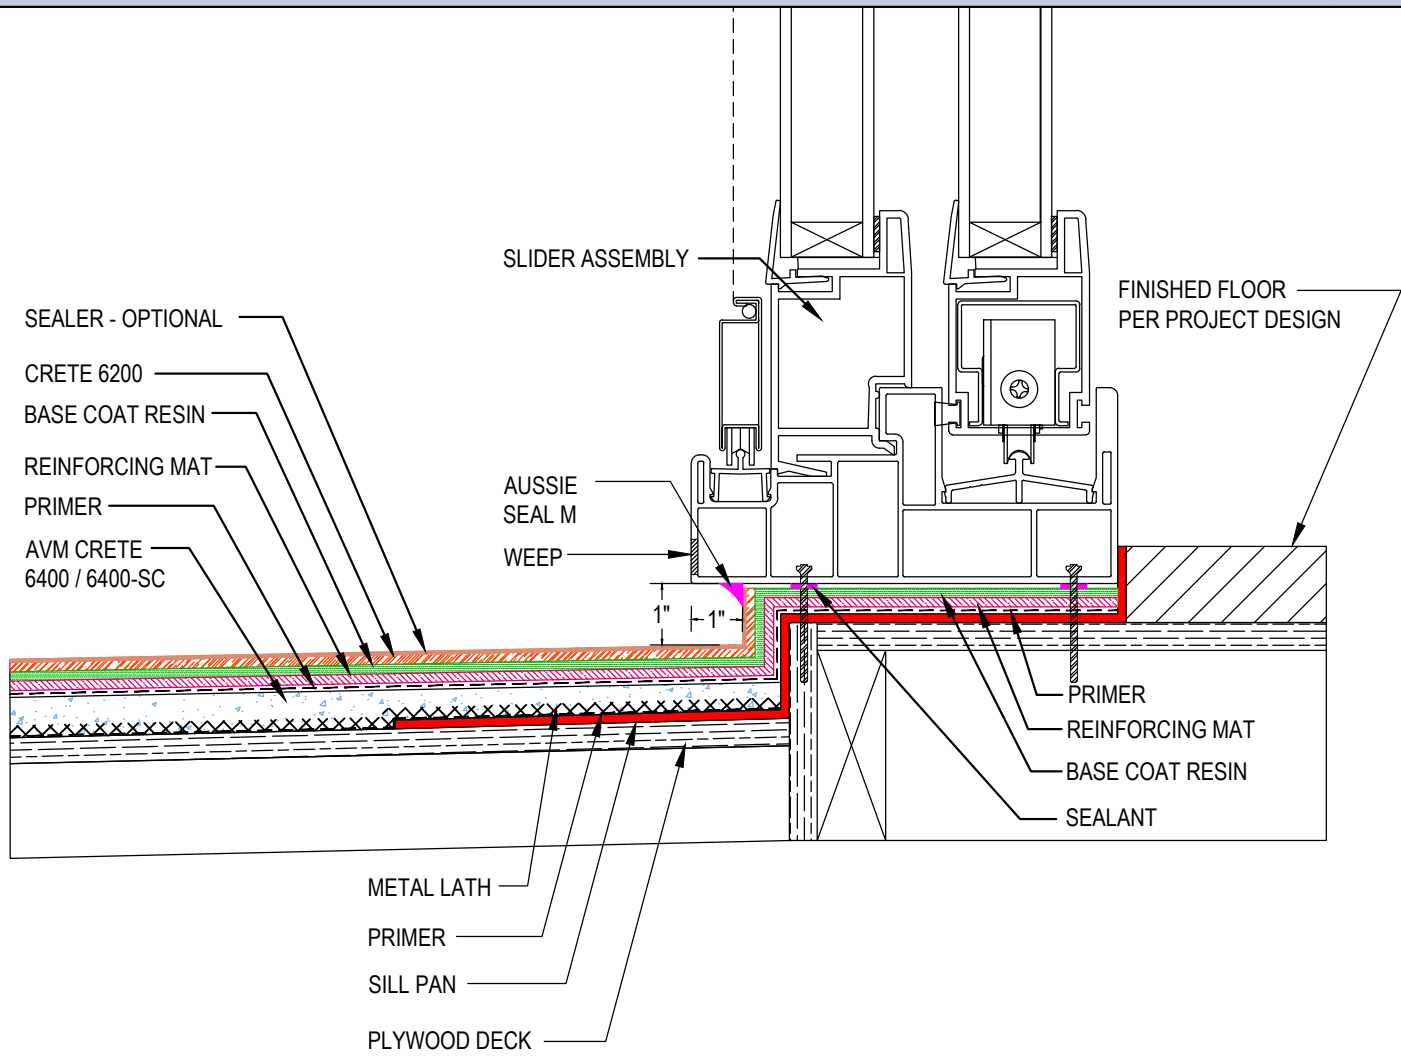

DETAIL #:
 0100-FEC-154-P-CS
 AVM System 100
 Forevercoat

Typical Sliding Door Assembly
 Over Plywood Substrate - Option 1
 AVM System 100 Forevercoat

Notes:

1. To ensure proper drainage, do not block the pre-existing weep holes or other drainage openings of the door assembly
2. Ensure water exiting the weep holes drains away from the door