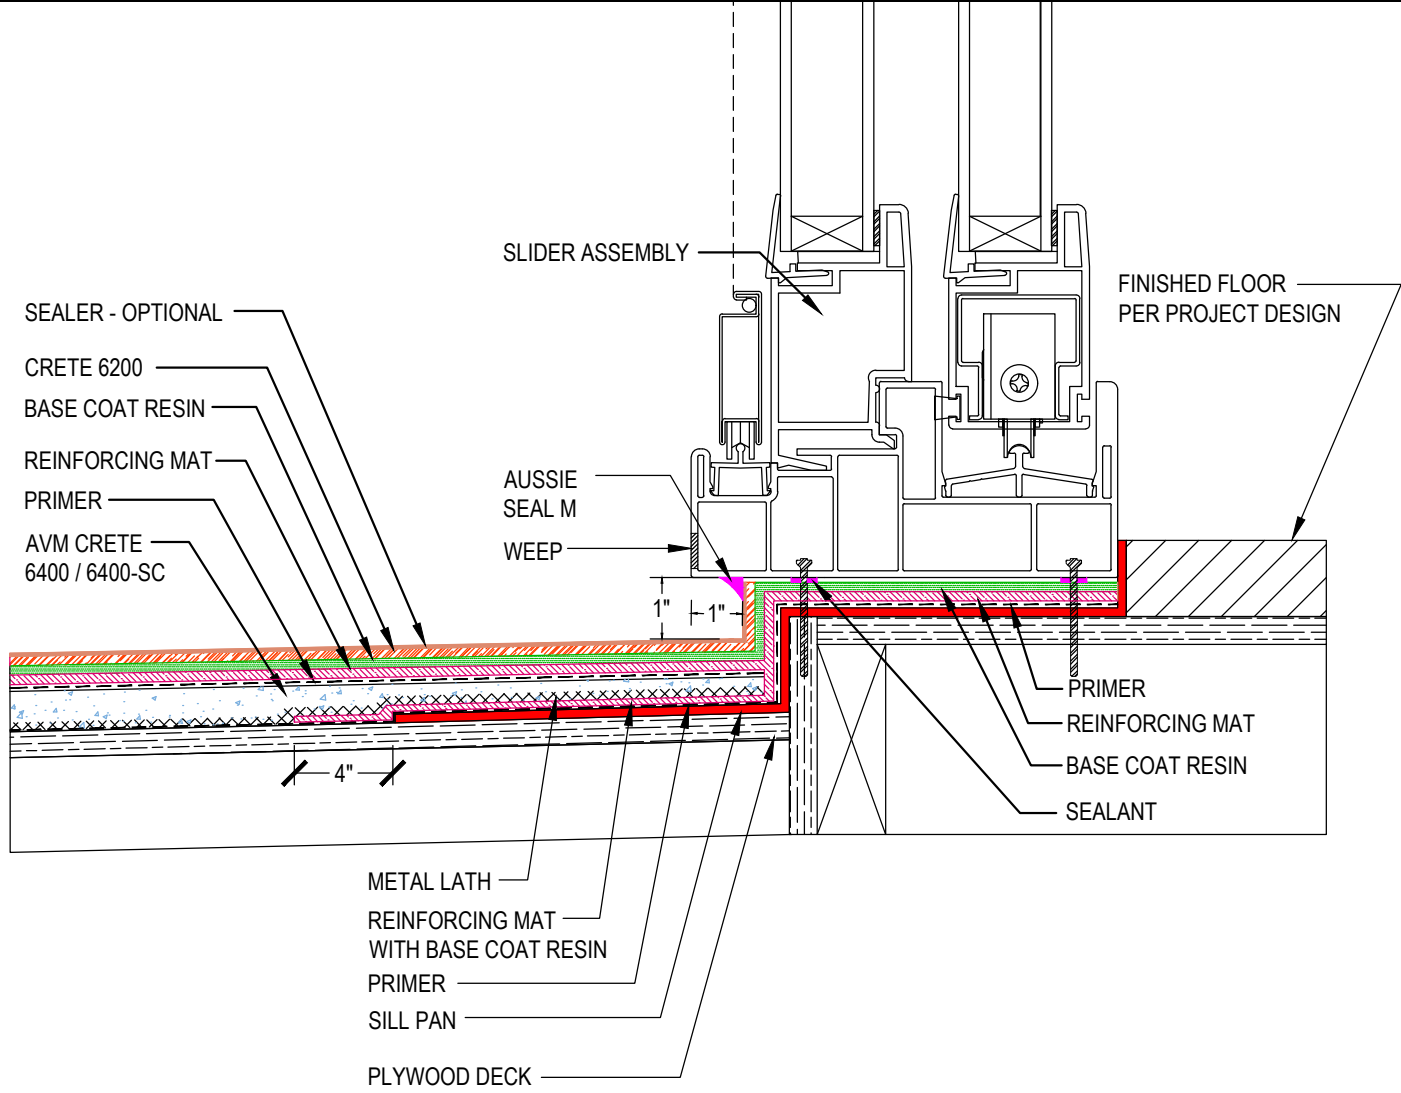

DETAIL #:
 0100-FEC-156-P-CS
 AVM System 100
 Forevercoat

Typical Sliding Door Assembly
 Over Plywood Substrate - Option 2
 AVM System 100 Forevercoat

Notes:

1. To ensure proper drainage, do not block the pre-existing weep holes or other drainage openings of the door assembly
2. Ensure water exiting the weep holes drains away from the door