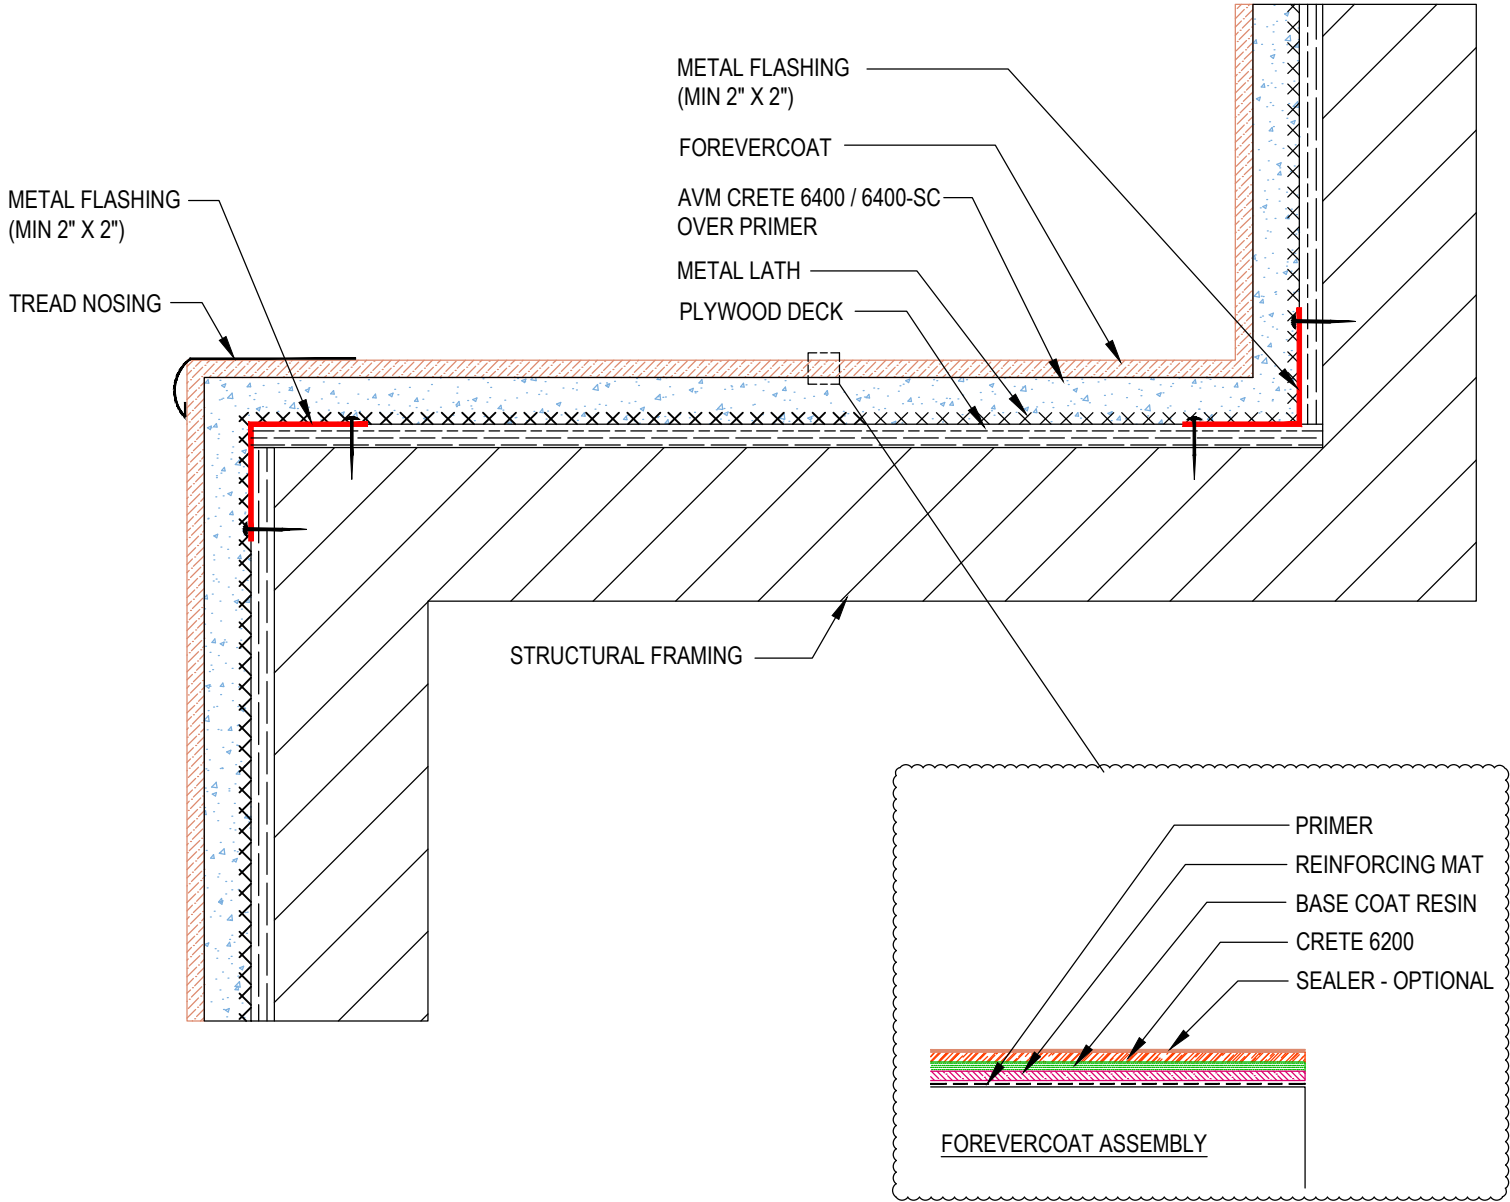

DETAIL #:
0100-FEC-602-P-CS
 AVM System 100
 Forevercoat

Stairs Over Plywood Substrate
AVM Crete on Tread & Riser
 AVM System 100 Forevercoat

Notes:

- 1. For sheet metal installation please refer to detail # 0100-FEC-621-P-ISO