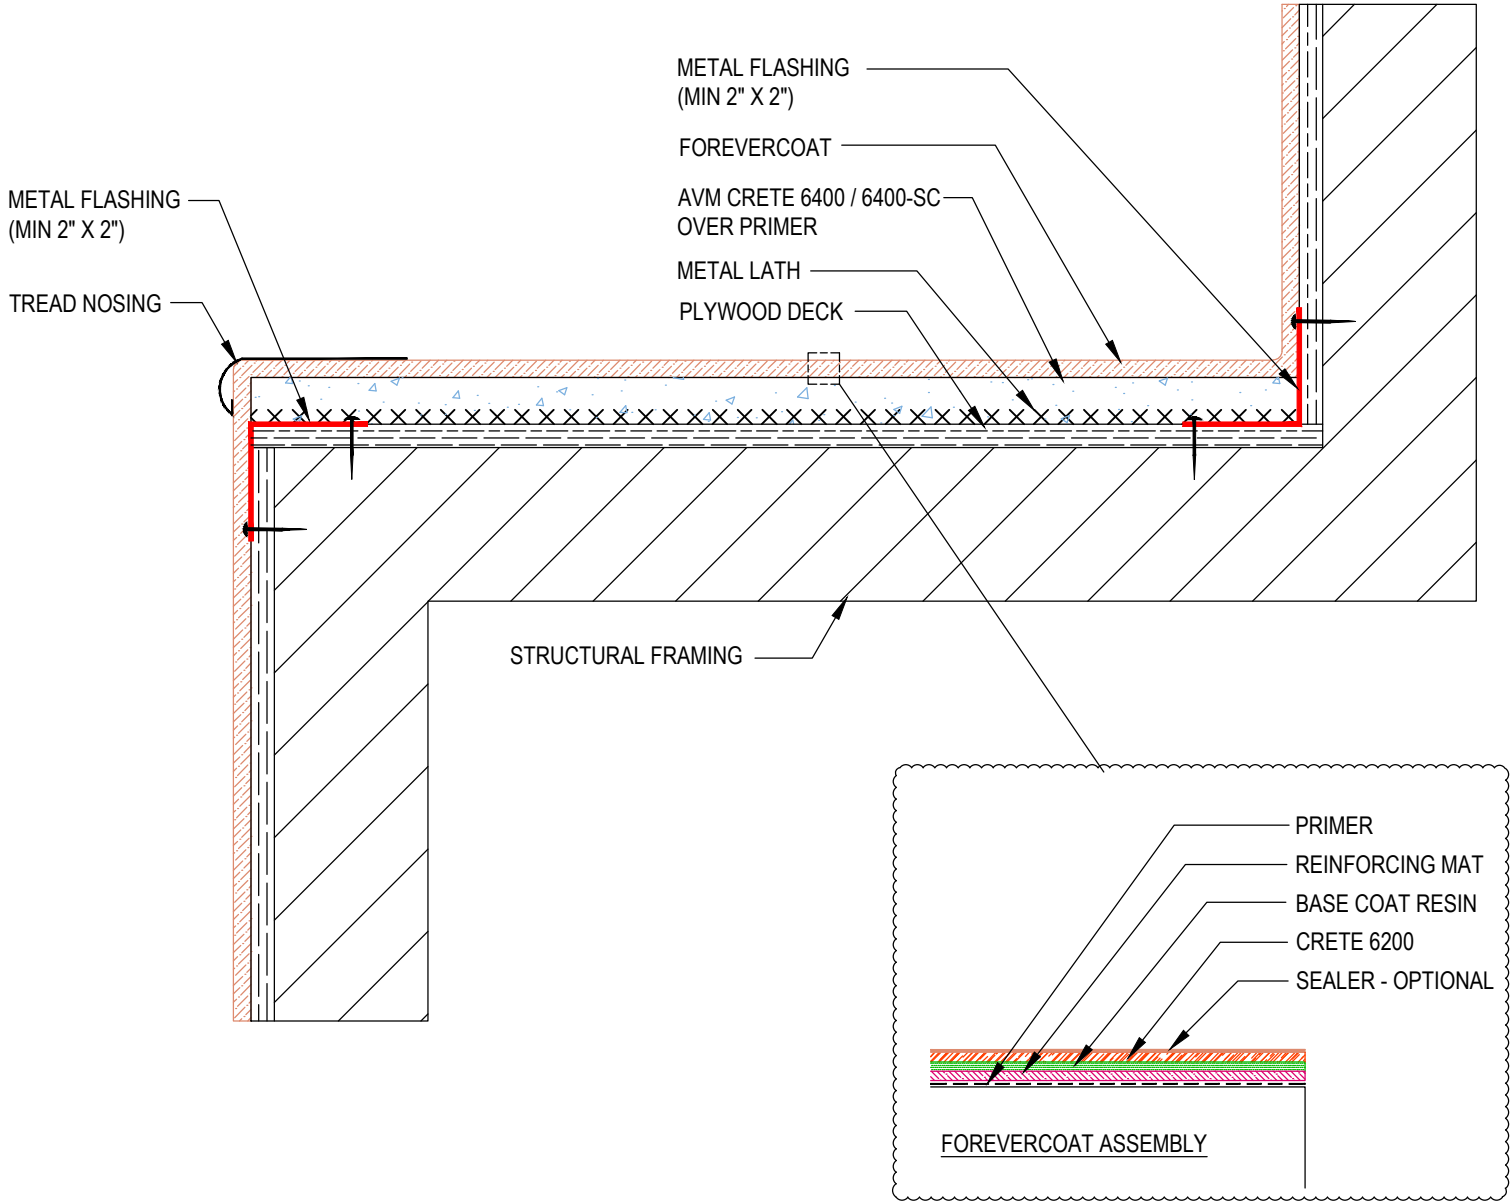

DETAIL #:  
**0100-FEC-604-P-CS**  
 AVM System 100  
 Forevercoat

**Stairs Over Plywood Substrate**  
**AVM Crete on Tread Only**  
 AVM System 100 Forevercoat

**Notes:**

1. For sheet metal installation please refer to detail # 0100-FEC-621-P-ISO