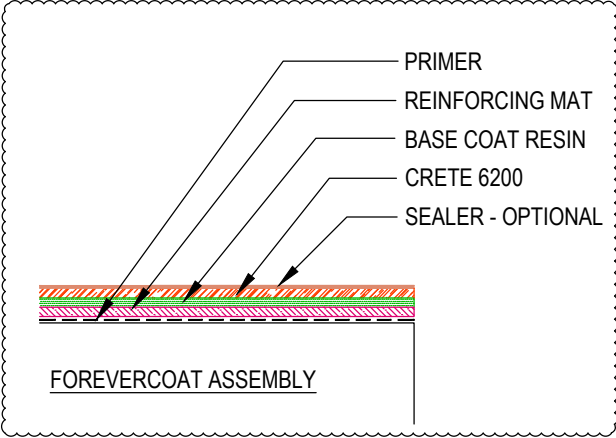

DETAIL #:
 0100-FEC-642-P-CS
 AVM System 100
 Forevercoat

Threshold Over Plywood Substrate

AVM System 100 Forevercoat

Notes:

1. Extend reinforcing mat and base coat resin to back edge of sheet metal flashing
2. Membrane to be bonded to sheet metal edge