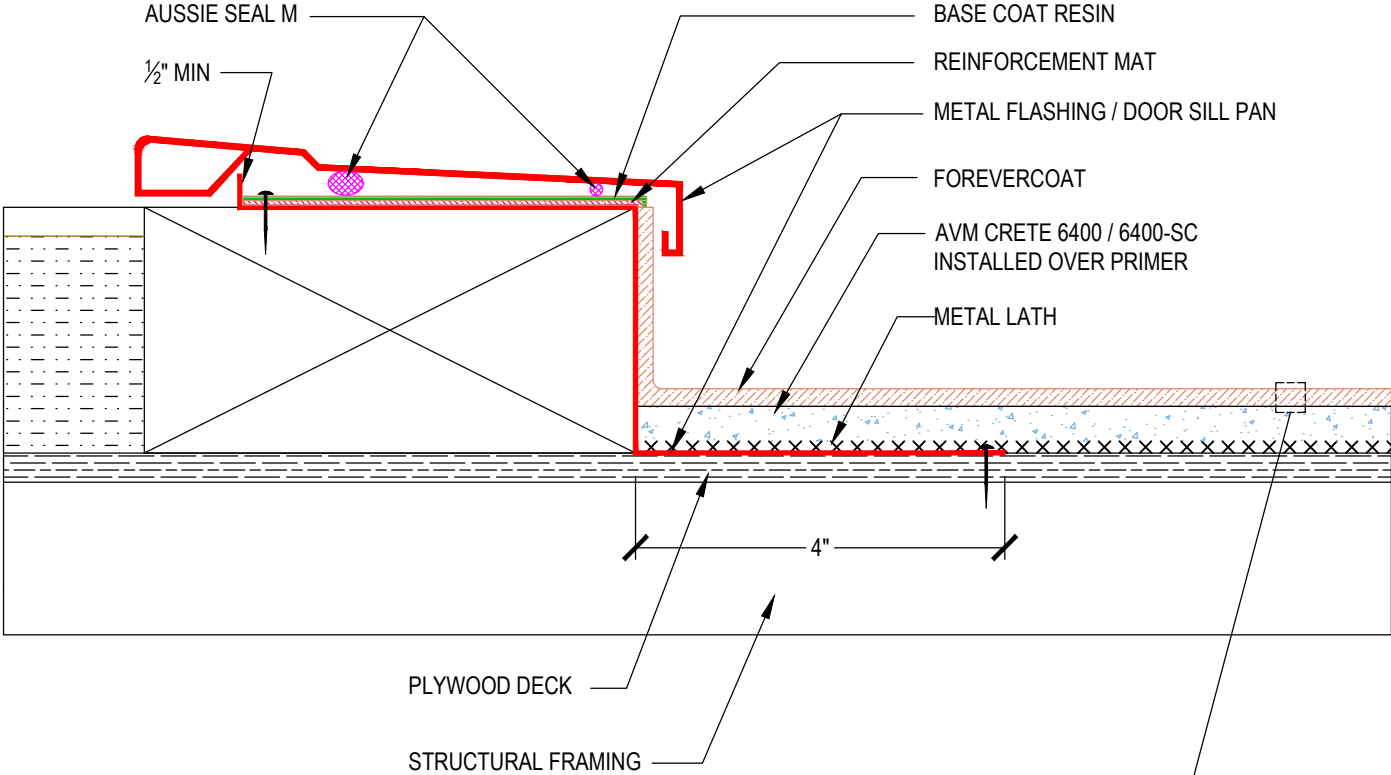

DETAIL #:
 0100-FEC-642-P-CS
 AVM System 100
 Forevercoat

Threshold Over Plywood Substrate

AVM System 100 Forevercoat

Notes:

1. Extend reinforcing mat and base coat resin to back edge of sheet metal flashing
2. Membrane to be bonded to sheet metal edge