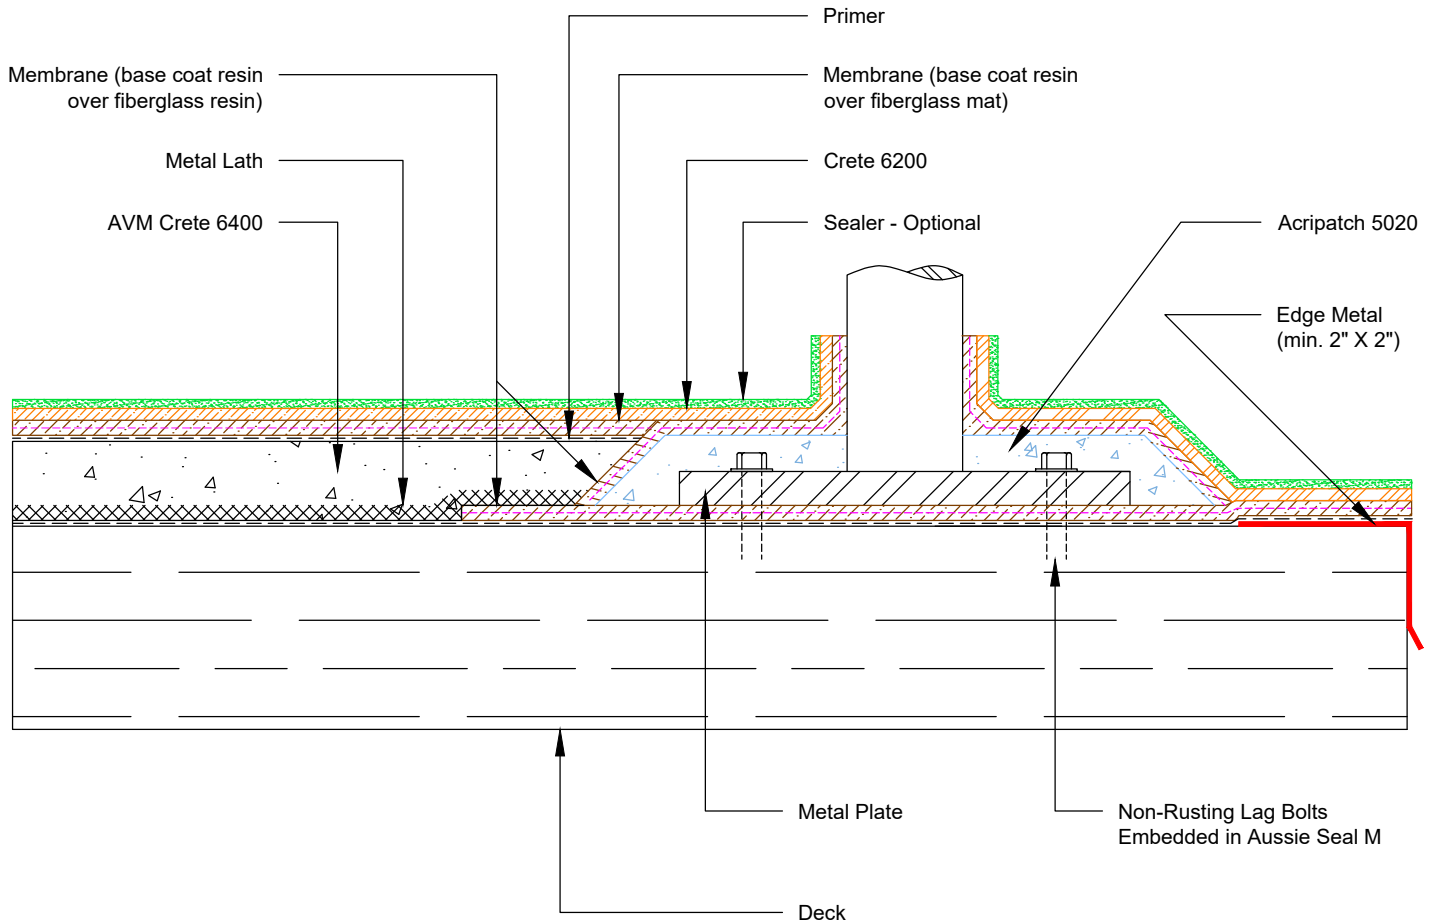

DETAIL #:
0100-FEC-862
 AVM System 100
 Forevercoat

Railing Support with Mounting Plate
 AVM System 100
 Forevercoat

Notes:

1. If there is enough room between outer edge of metal plate and edge metal to install Crete 6400, it must be installed.