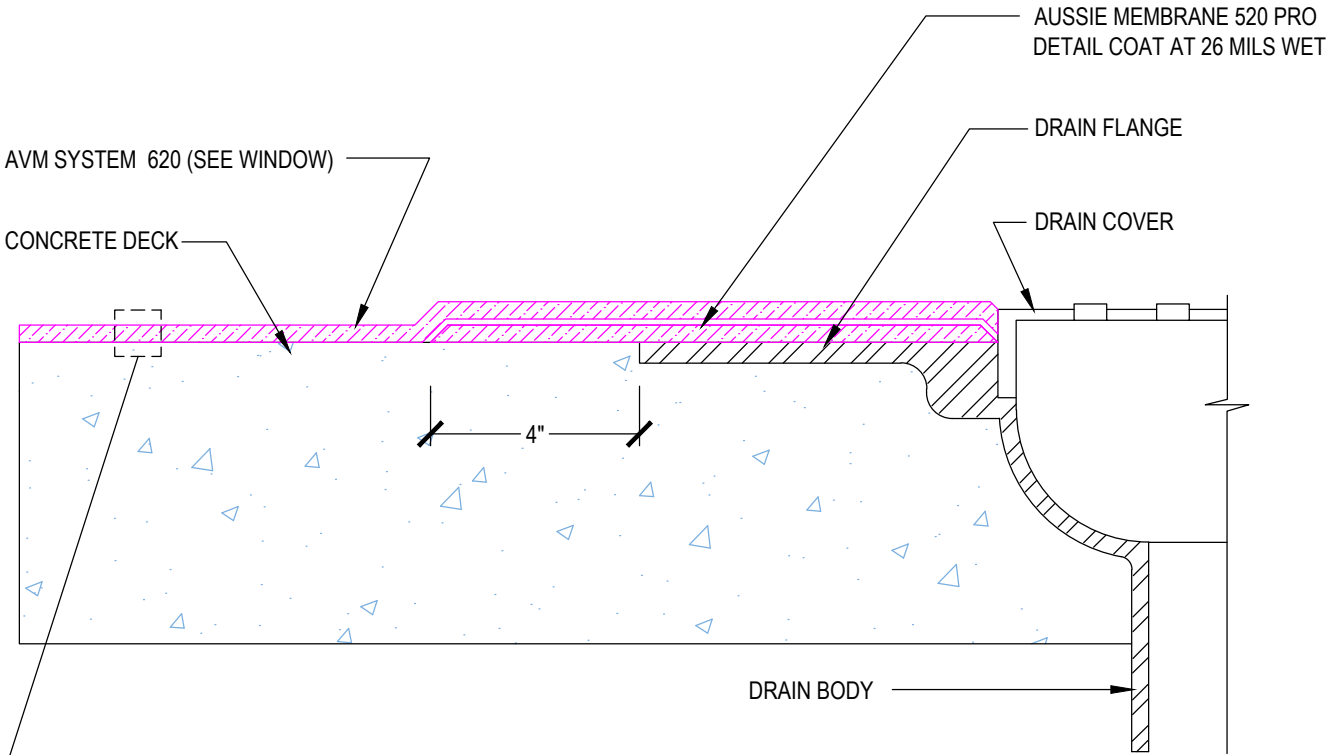

# Drain Assembly Concrete Deck

## AVM SYSTEM 620 - Pedestrian Deck Coating

**Notes:**

1. Epoxy primer may be required to achieve proper adhesion depending on the substrate