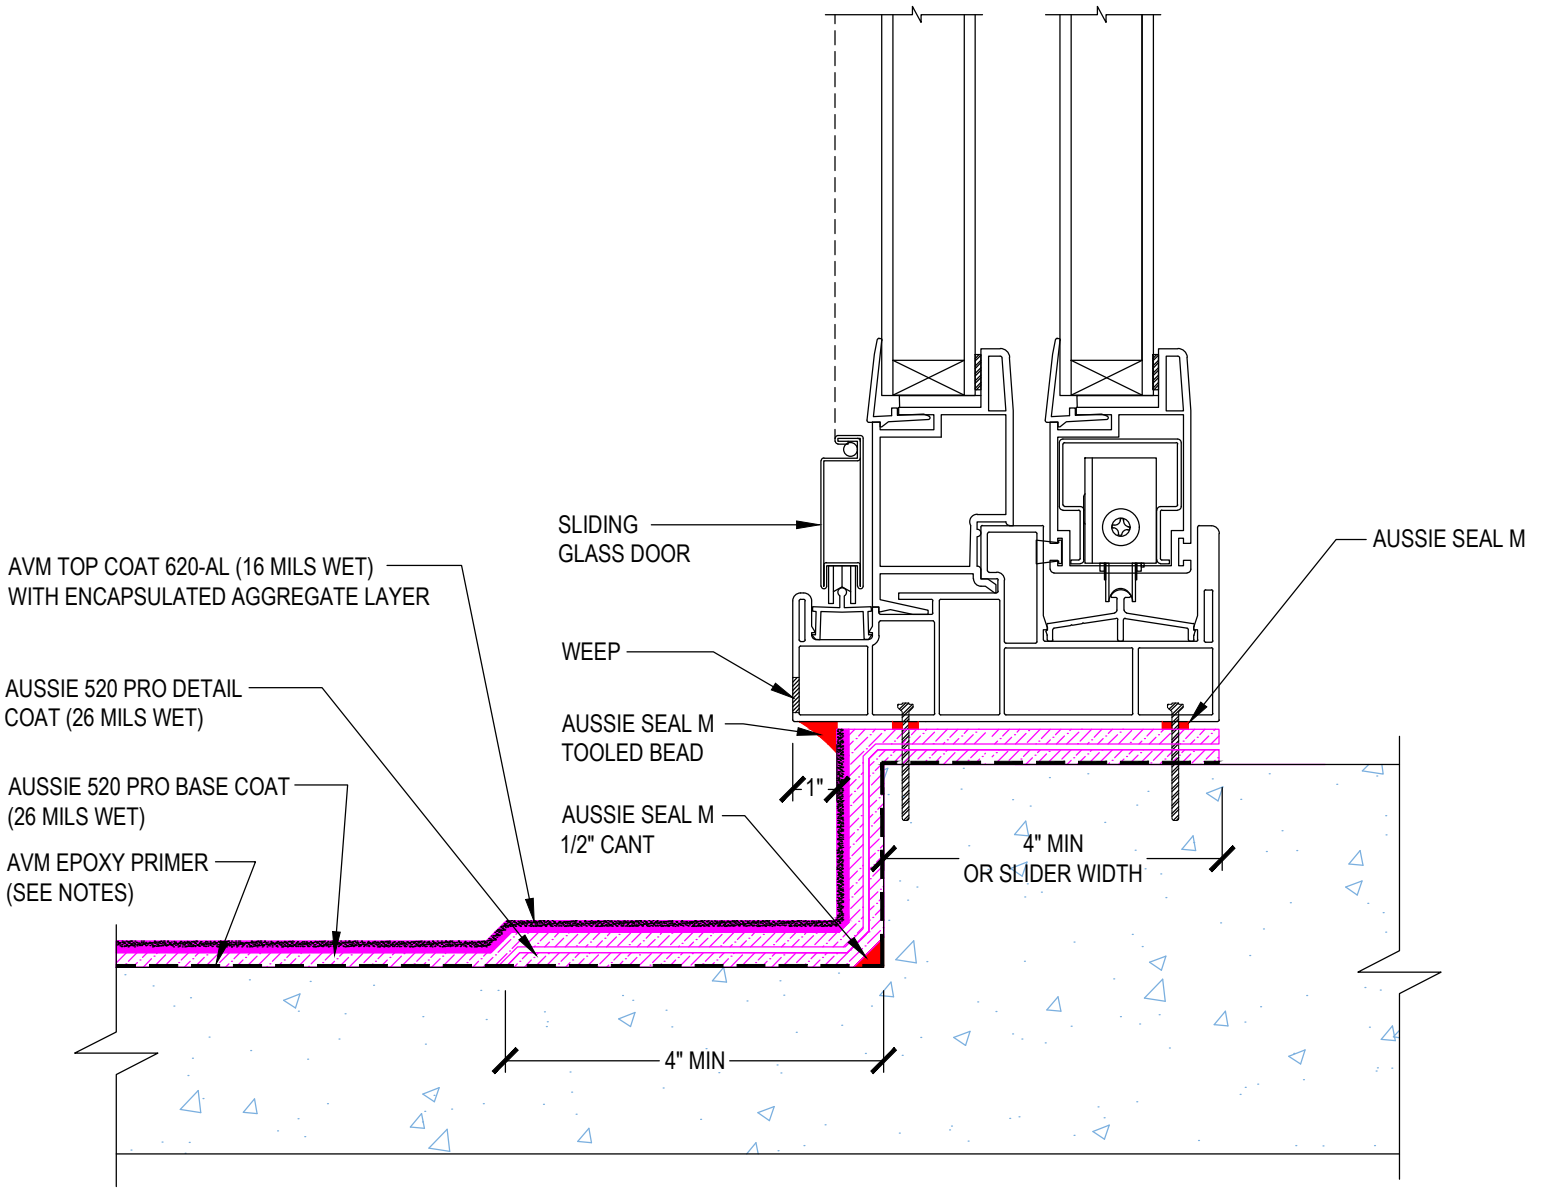

DETAIL #:
 0620-1400
 AVM System 620

Typical Slider Assembly - Option 1 Concrete Deck

AVM SYSTEM 620 - Pedestrian Deck Coating

Notes:

1. Epoxy primer may be required to achieve proper adhesion depending on the substrate