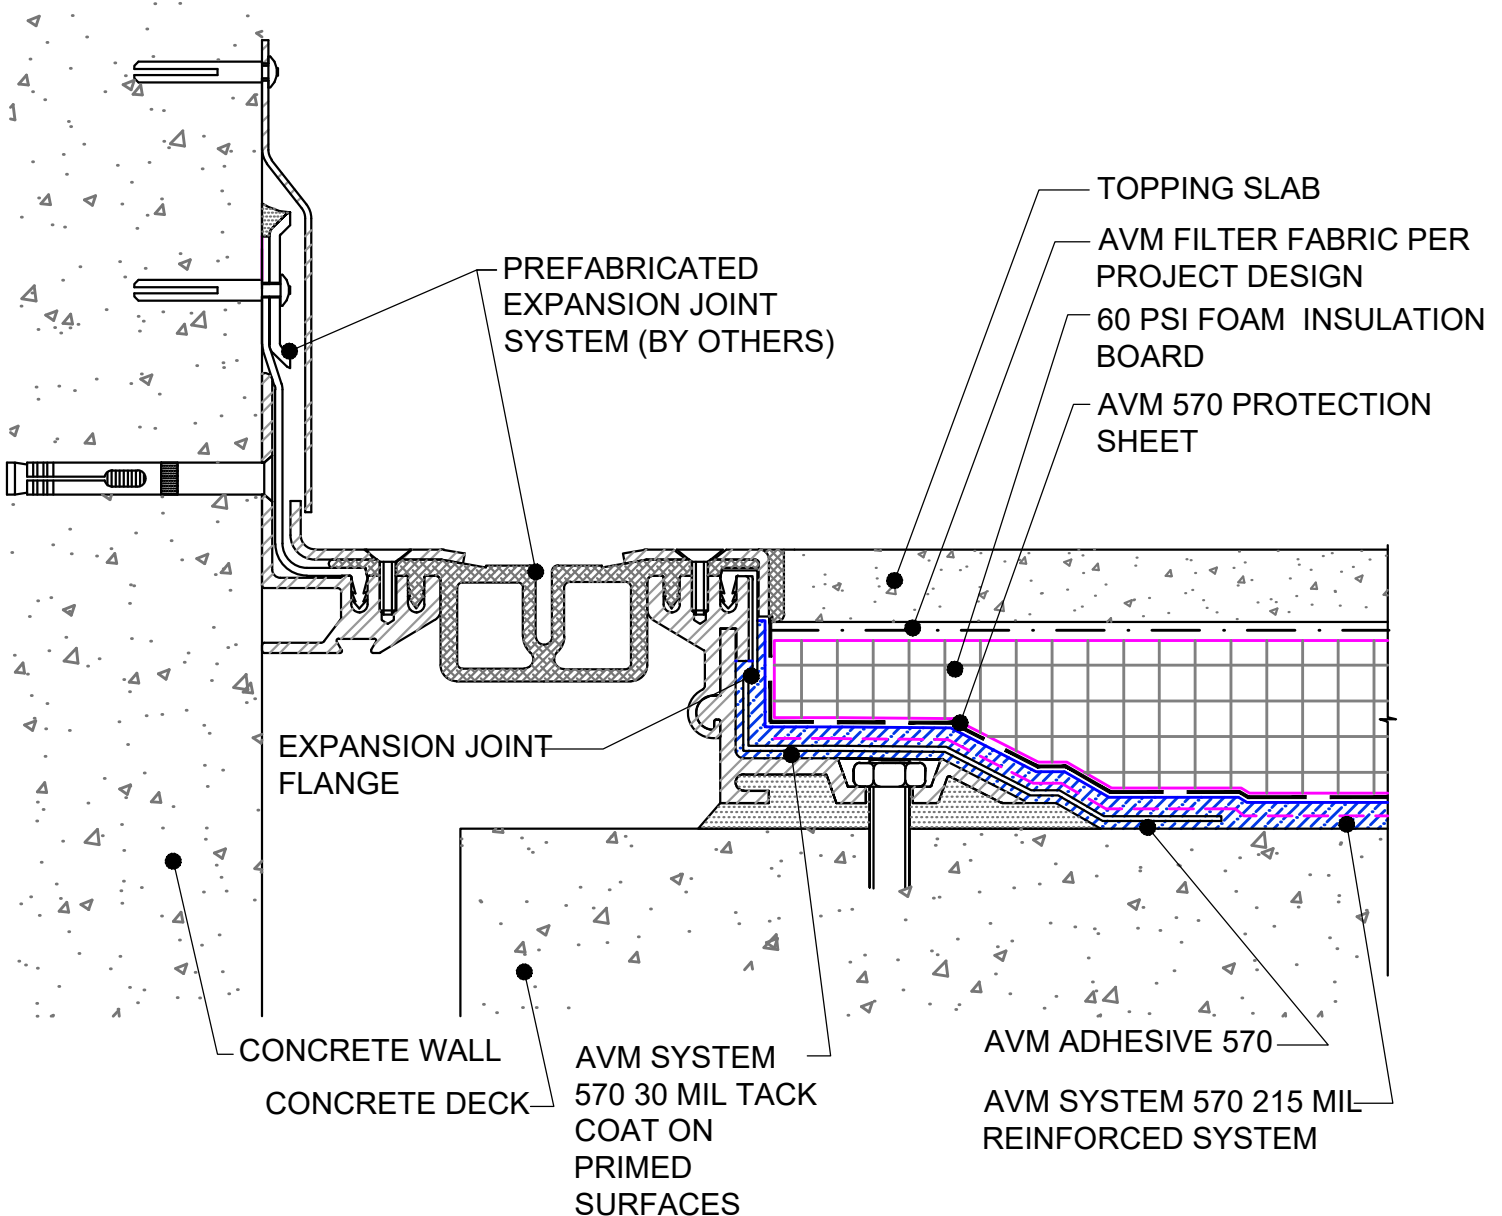

DETAIL #: AVM-0570-4751

AVM SYSTEM 570

CONCRETE DECK

Deck to Wall Expansion Joint  
with Insulation  
AVM Aussie Membrane 570  
Hot Rubber

NOTE: AVM PRODUCTS ARE NOT DESIGNED TO WATERPROOF EXPANSION JOINTS. EXPANSION JOINTS REQUIRE A PROPER EXPANSION JOINT MATERIAL MANUFACTURED BY OTHERS. AVM PRODUCTS CAN BE INSTALLED OVER EXPANSION JOINT MATERIALS AS ILLUSTRATED ABOVE. CHECK WITH THE EXPANSION JOINT PRODUCT MANUFACTURER FOR MATERIAL COMPATIBILITY.

**NOTE: CONSULT WITH THE EXPANSION JOINT MANUFACTURER FOR SPECIFIC INFORMATION ON THEIR PRODUCT AND INSTALLATION PROCEDURES**

AVM Industries, Inc.  
8245 Remmet Ave, Canoga Park, CA 91304

Quality Waterproofing Products