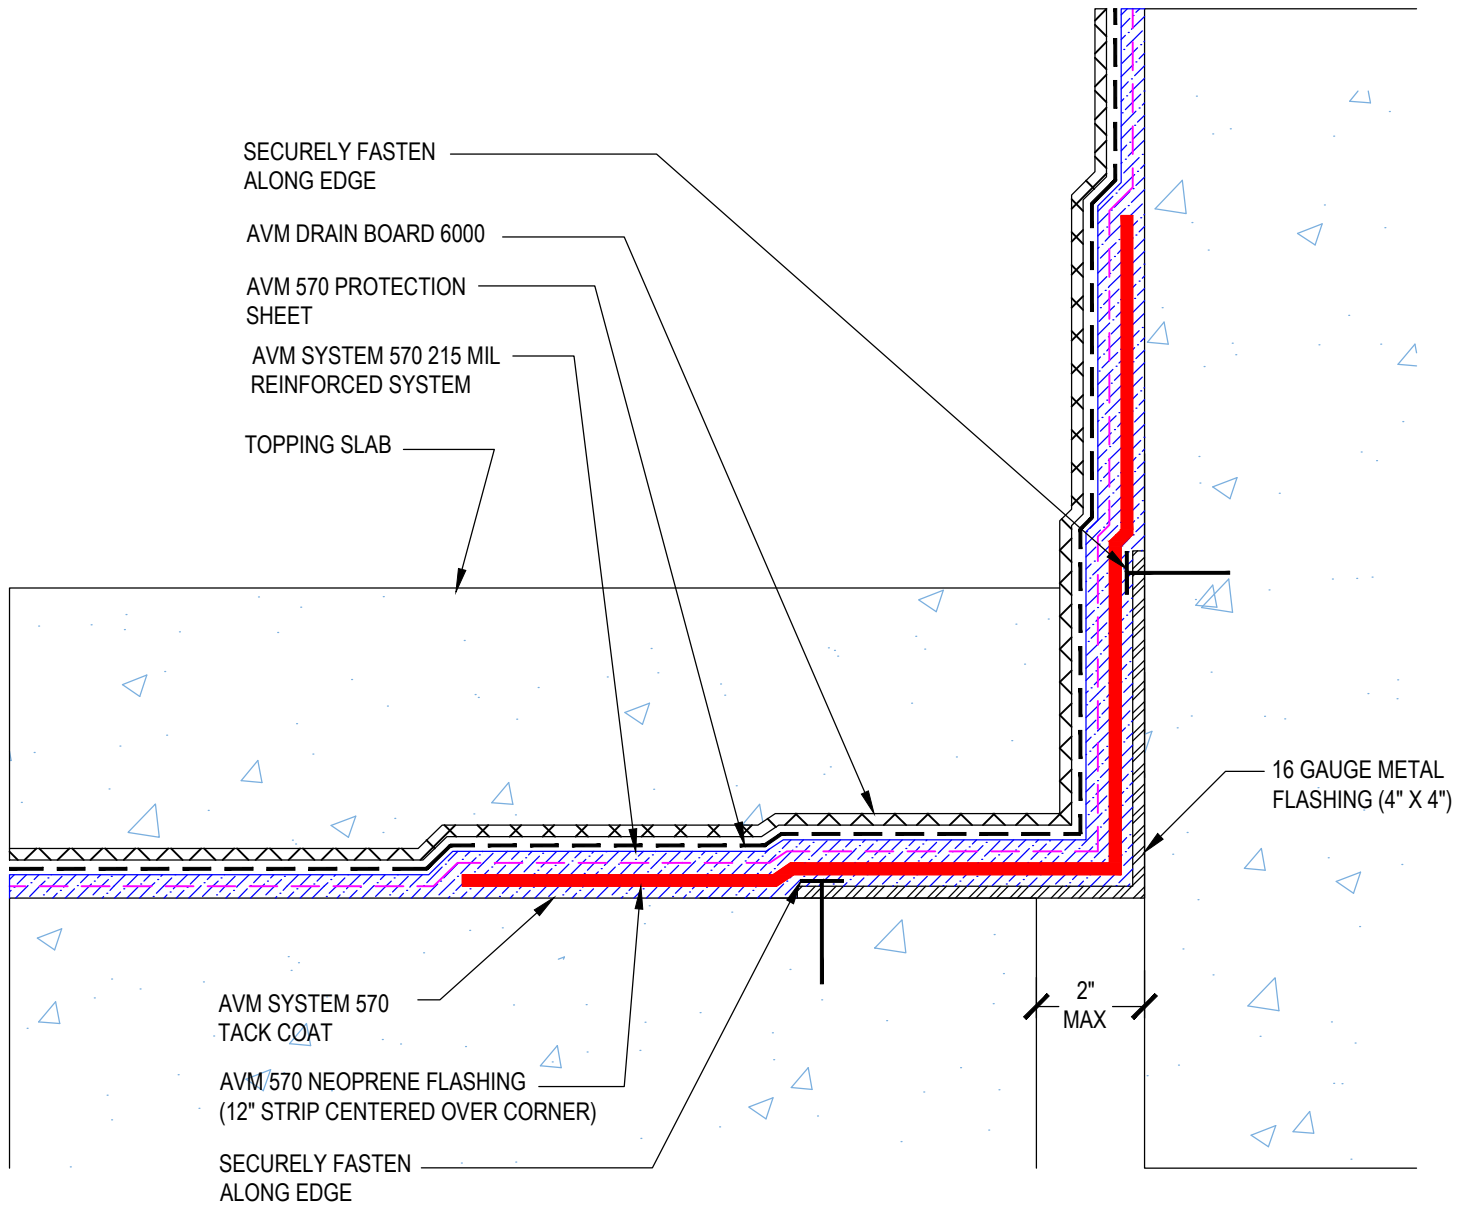

DETAIL #:  
0570-4765  
AVM System 570

# Deck to Wall Transition with Metal Flashing (Non-Moving Joint) AVM System 570

**USE AVM ADHESIVE 570 ON CONCRETE RECEIVING AVM SYSTEM 570**