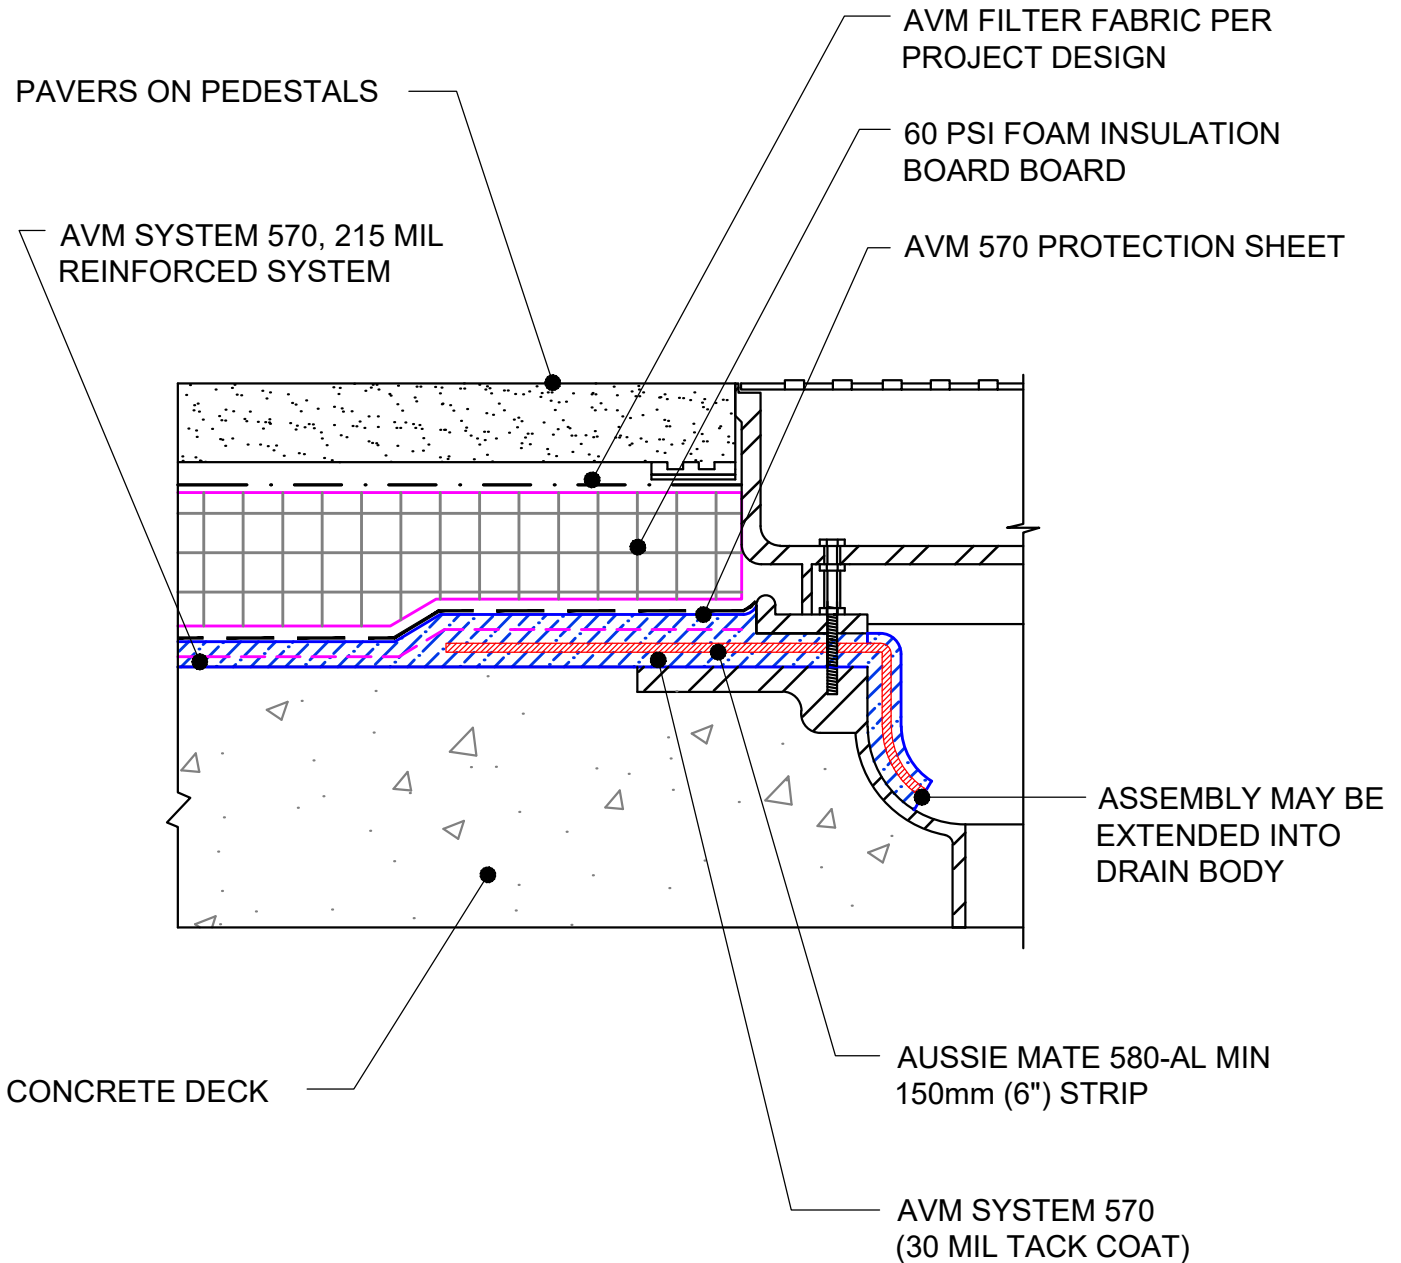

DETAIL #: AVM-0570-6005

AVM SYSTEM 570

CONCRETE DECK

Drain Detail (Typical) with Aussie Mate 580-AL
AVM Aussie Membrane 570
Hot Rubber

USE AVM ADHESIVE 570 ON CONCRETE RECEIVING AVM SYSTEM 570