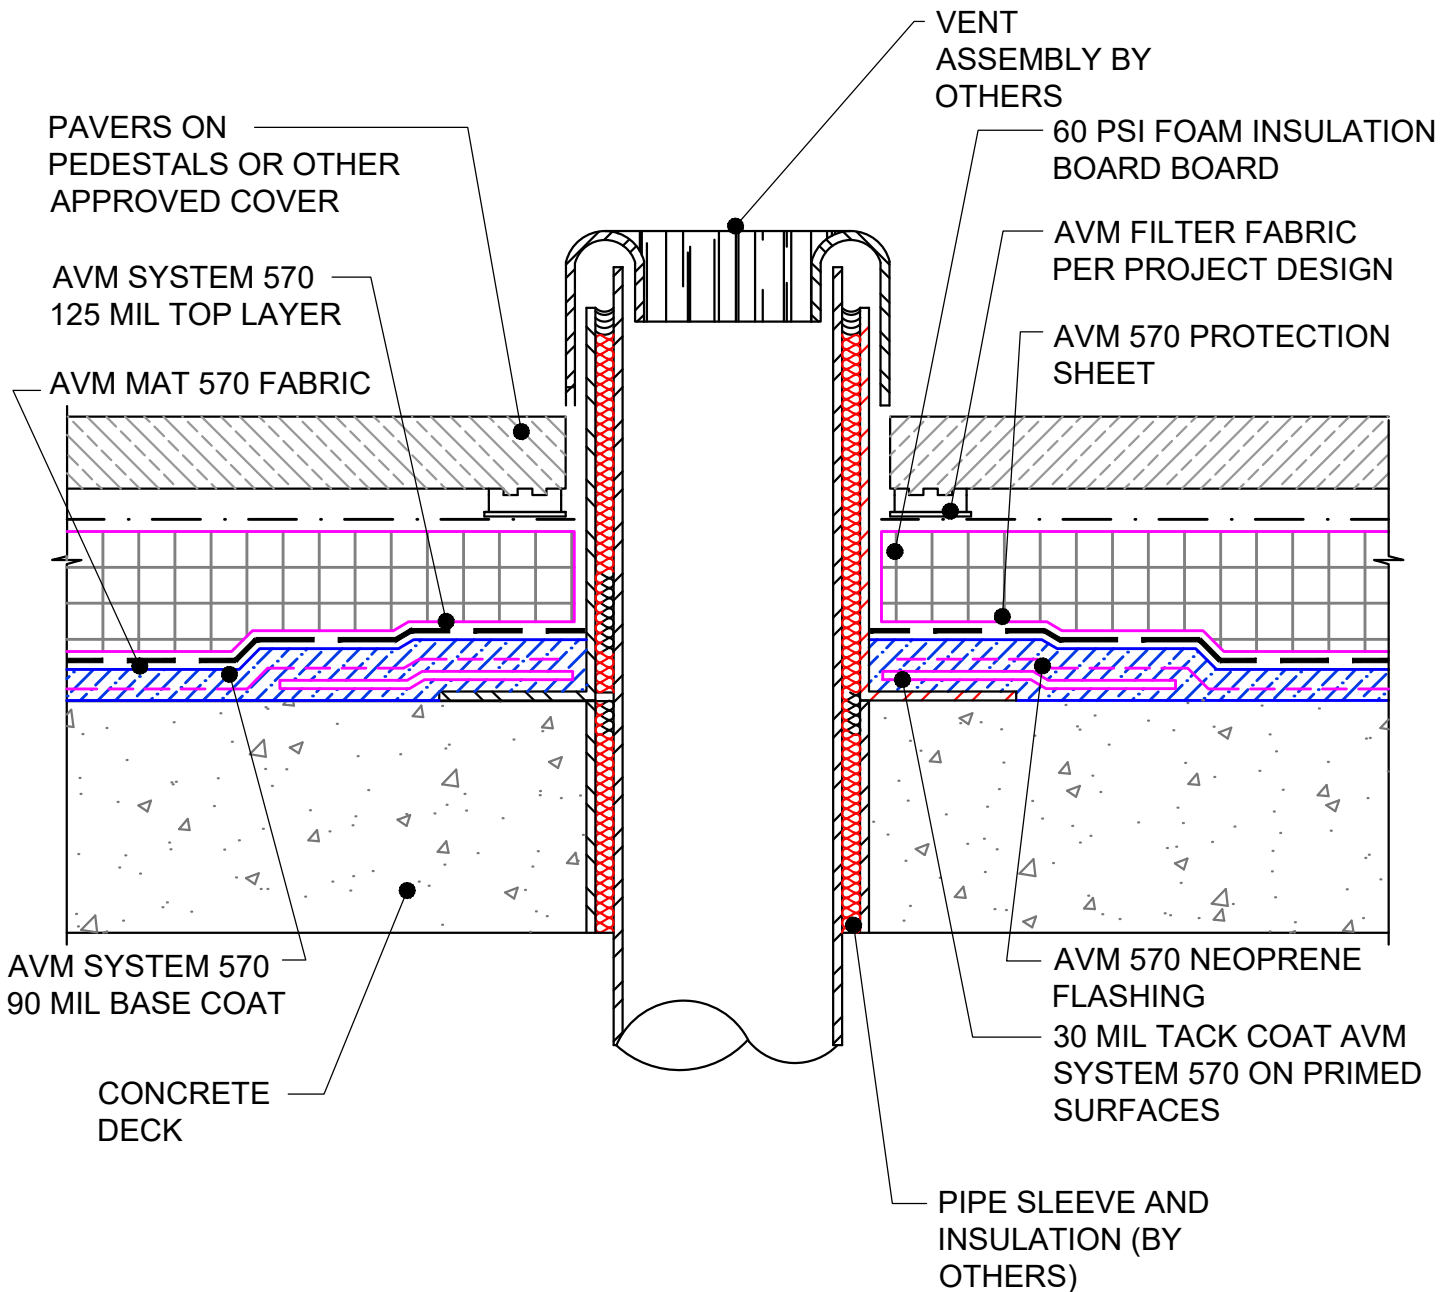

DETAIL #: AVM-0570-6301

AVM SYSTEM 570

CONCRETE DECK

Vent Detail
AVM Aussie Membrane 570
Hot Rubber

USE AVM ADHESIVE 570 ON CONCRETE RECEIVING AVM SYSTEM 570