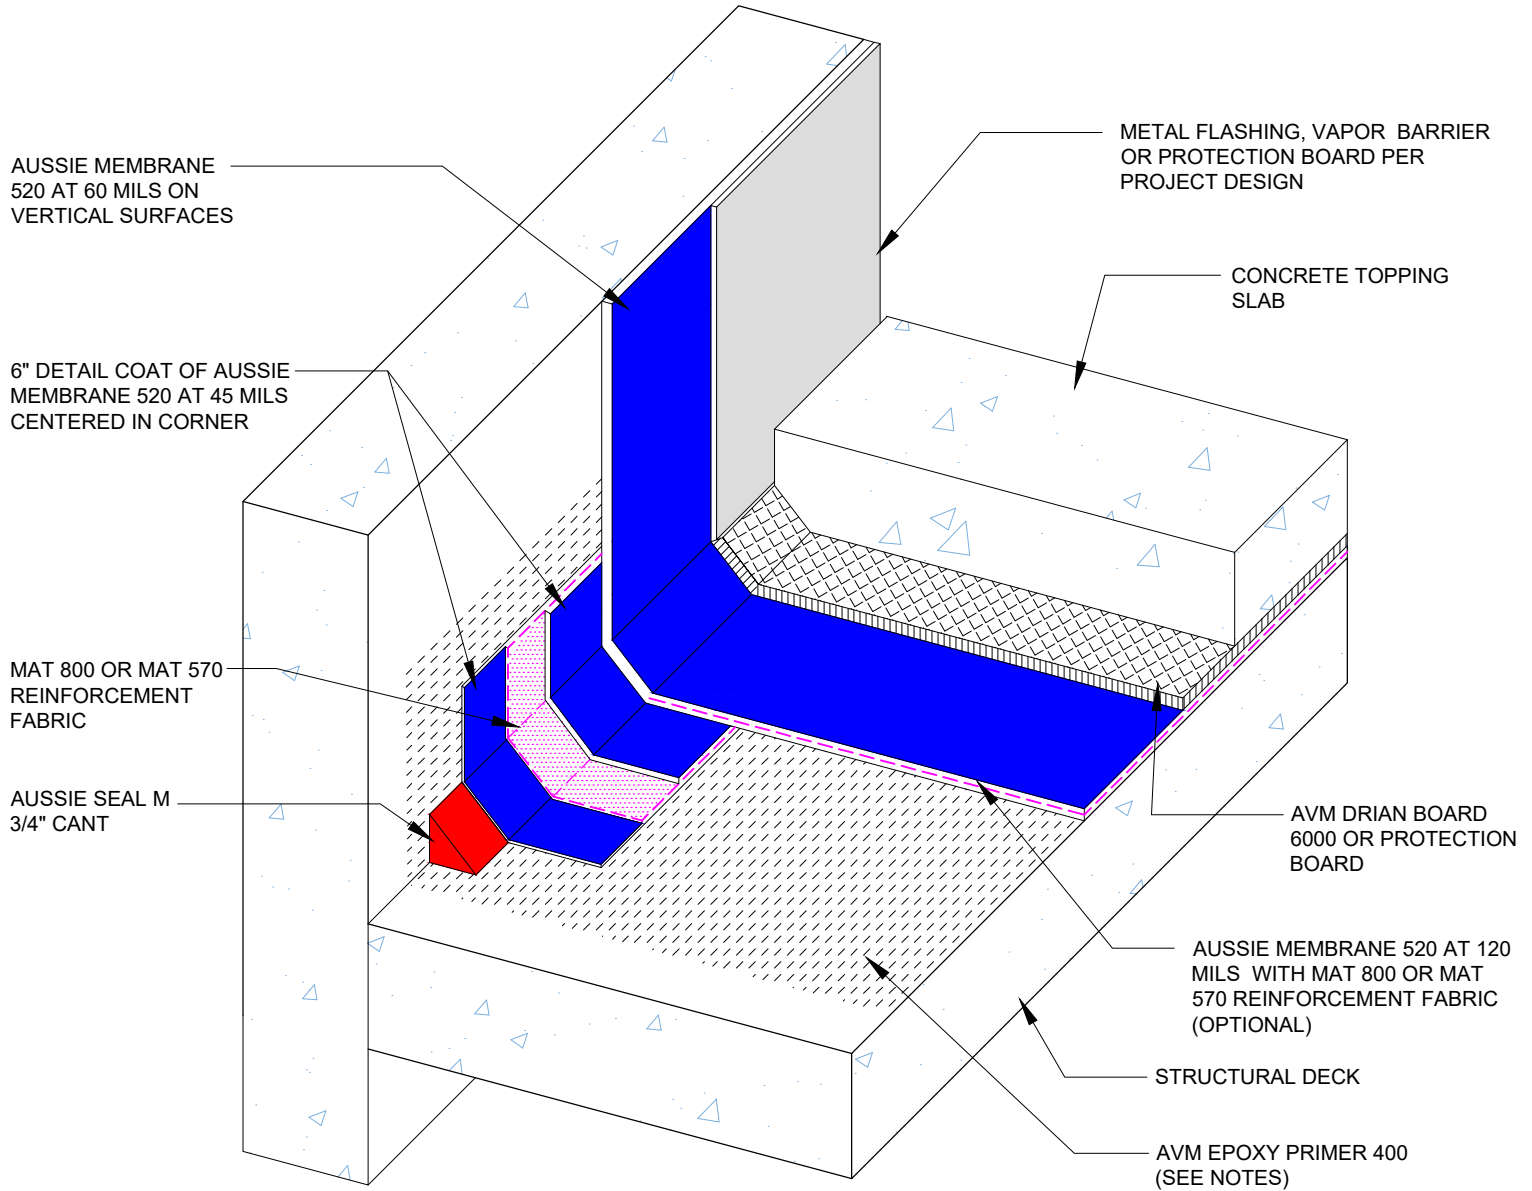

DETAIL #:
0520-1100

System:
Aussie Membrane 520

Deck to Wall Transition

AUSSIE MEMBRANE 520 120 Mil System

Notes:

1. Aussie Membrane 520 is a Polyurethane liquid (Roller or Brush Applied) for Below-Grade, Between-Slab, Planters, Roof-Gardens and similar type Waterproofing.
2. Epoxy primer may be required if proper adhesion is not achieved - see installation instructions for further information
3. Contact AVM if no drain board or protection board is specified