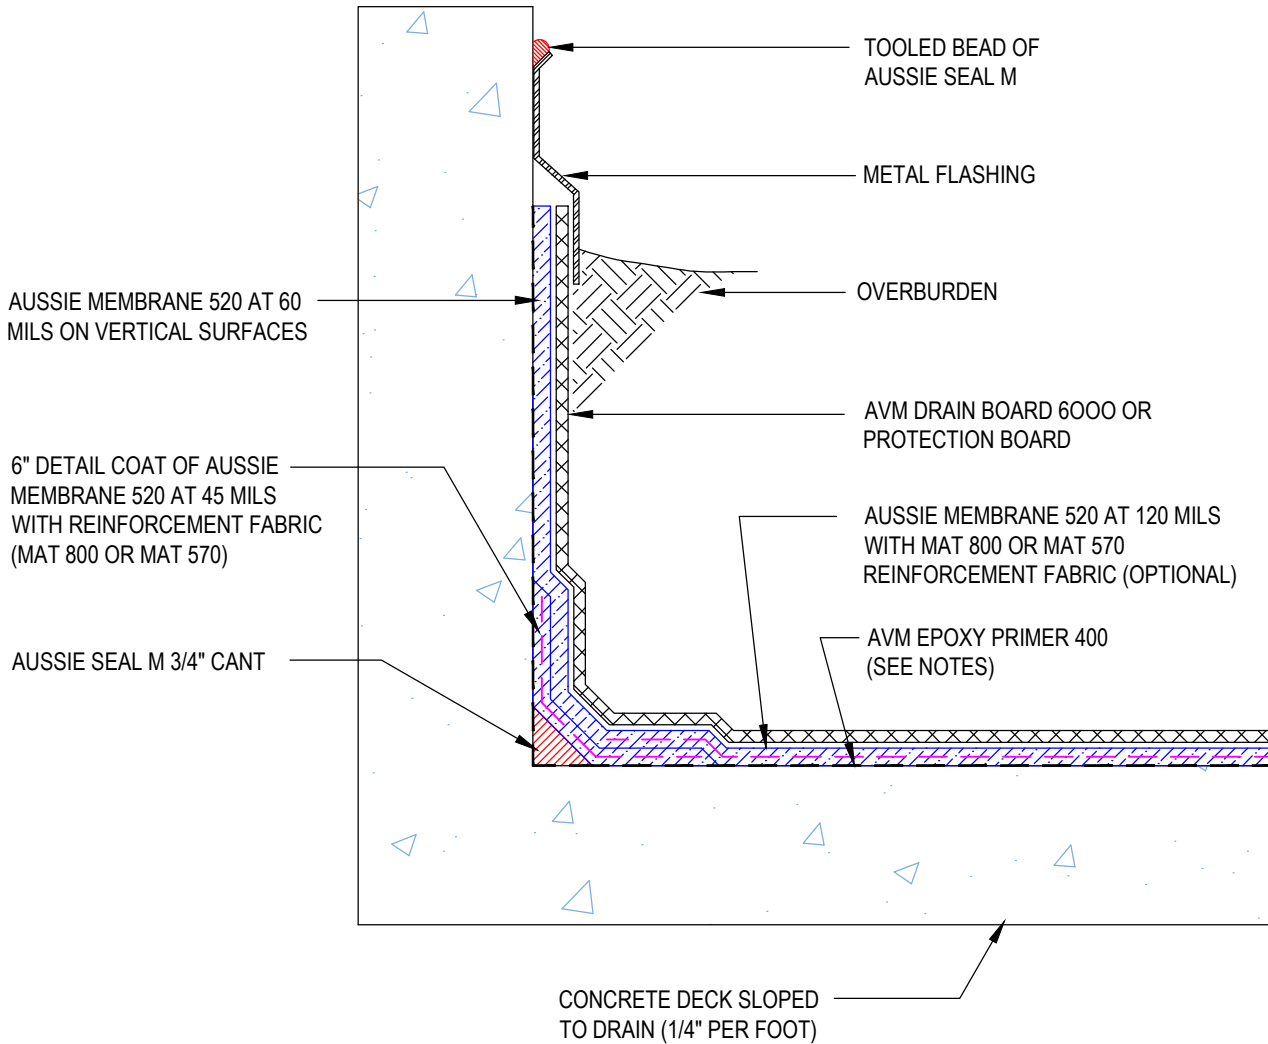

DETAIL #:  
**0520-1104**  
 System:  
**Aussie Membrane 520**

# Deck to Wall Transition With Flashing

**AUSSIE MEMBRANE 520  
 120 Mil System**

**Notes:**

1. Aussie Membrane 520 is a Polyurethane liquid (Roller or Brush Applied) for Below-Grade, Between-Slab, Planters, Roof-Gardens and similar type Waterproofing.
2. Epoxy primer may be required if proper adhesion is not achieved - see installation instructions for further information
3. Contact AVM if no drain board or protection board is specified