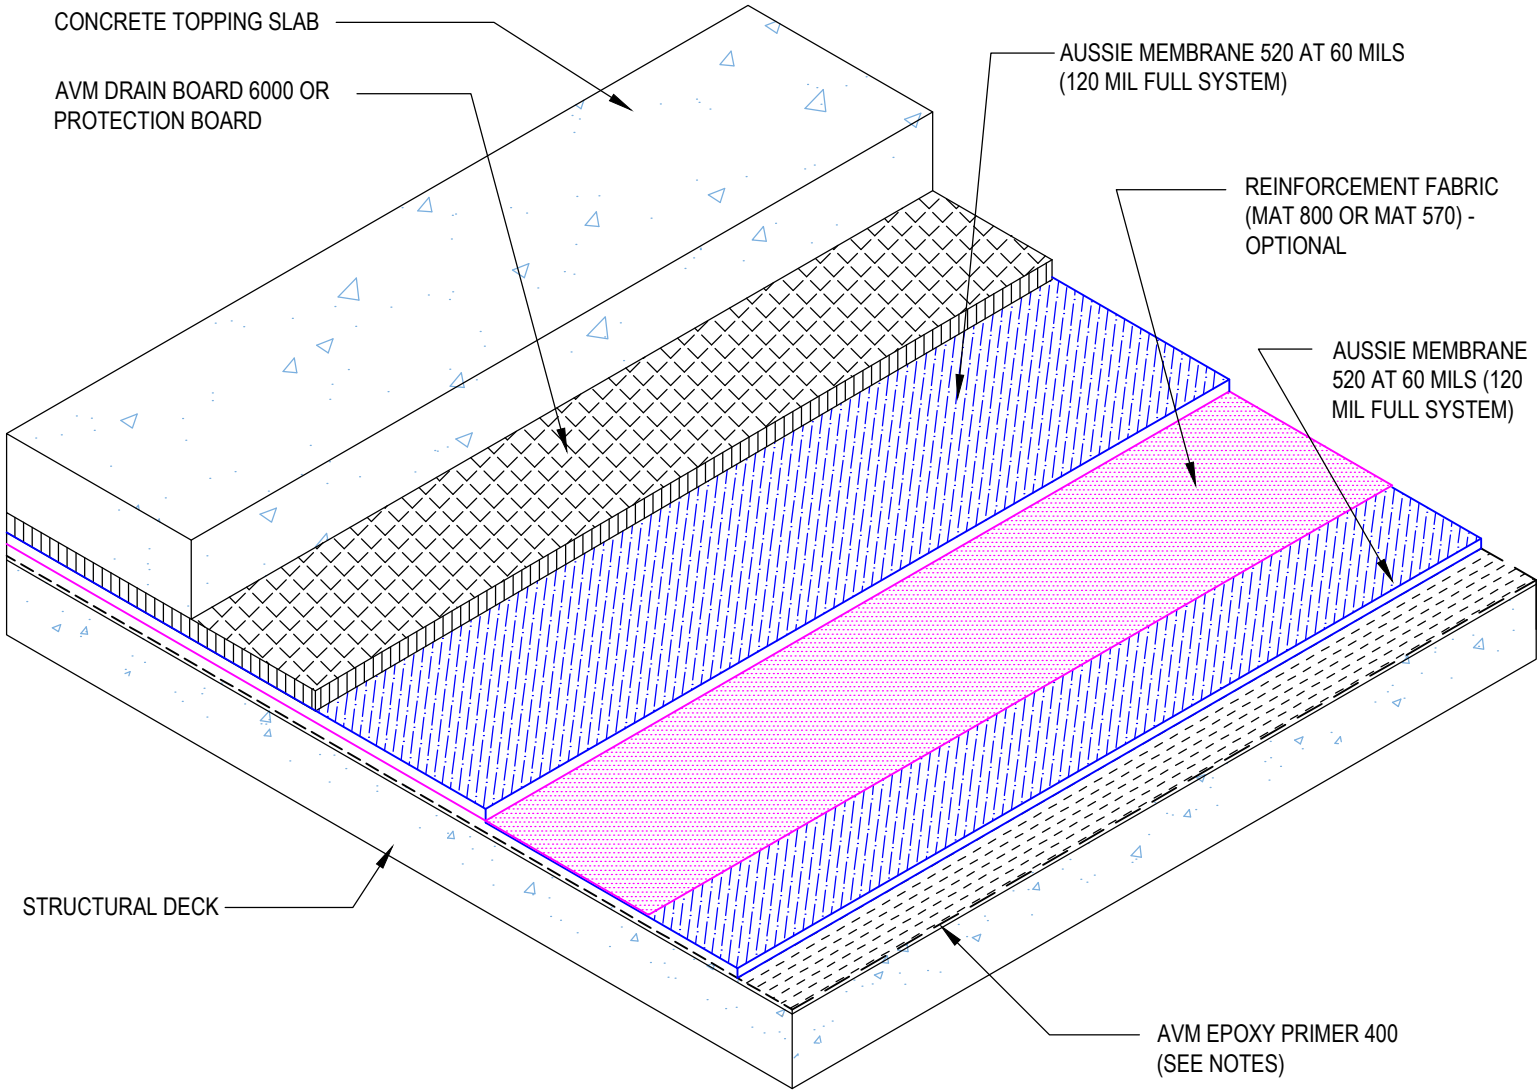

DETAIL #:
0520-1106
System:
Aussie Membrane 520

Split Slab Assembly

AUSSIE MEMBRANE 520 120 Mil System

Notes:

- 1. Aussie Membrane 520 is a Polyurethane liquid (Roller or Brush Applied) for Below-Grade, Between-Slab, Planters, Roof-Gardens and similar type Waterproofing.
- 2. Epoxy primer may be required if proper adhesion is not achieved - see installation instructions for further information
- 3. Contact AVM if no drain board or protection board is specified