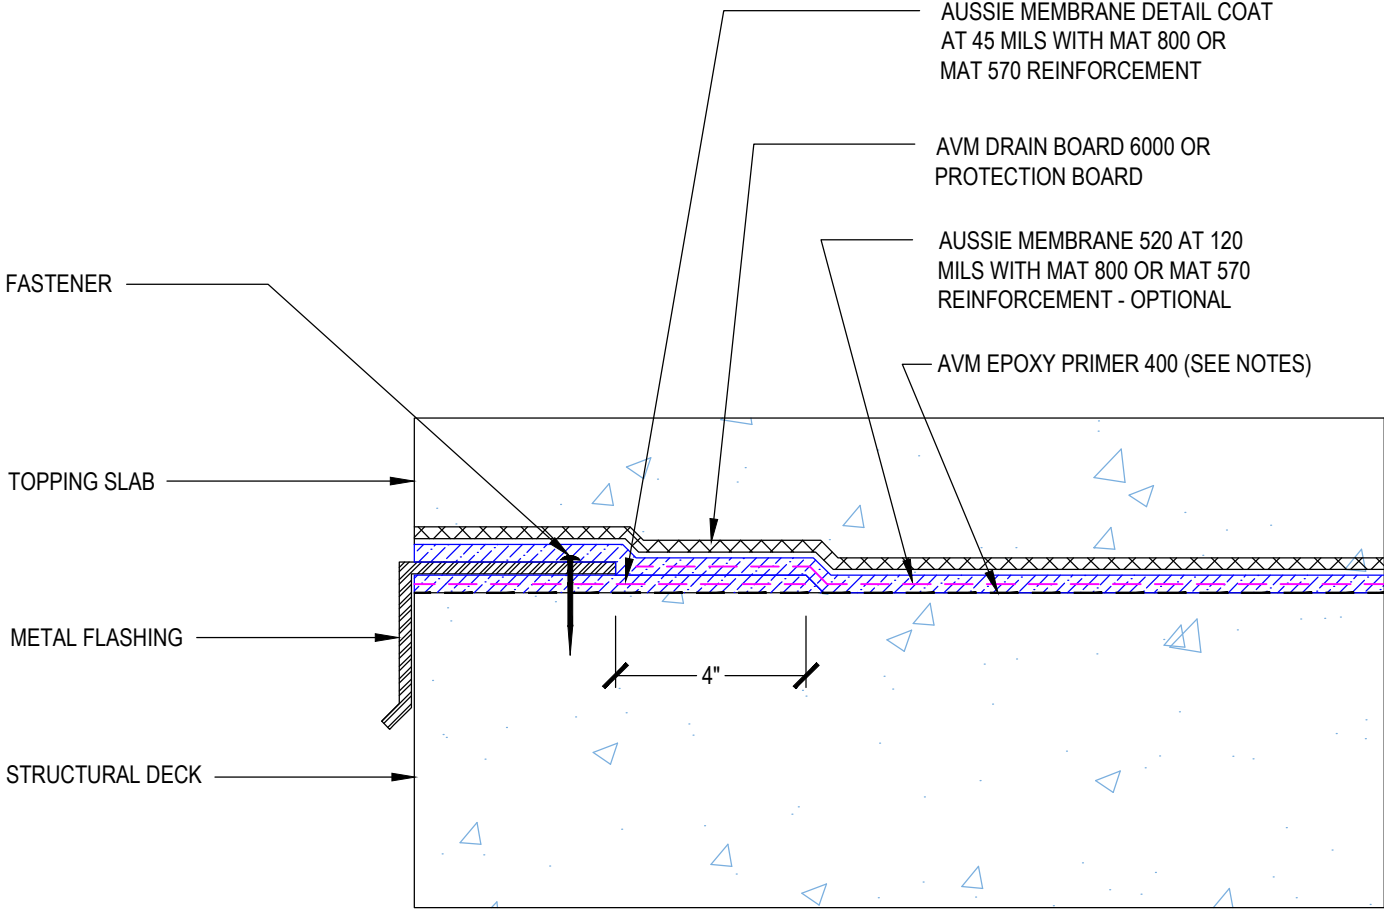

DETAIL #:
0520-1108
System:
Aussie Membrane 520

Split Slab Edge Termination

AUSSIE MEMBRANE 520
120 Mil System

Notes:

- 1. Aussie Membrane 520 is a Polyurethane liquid (Roller or Brush Applied) for Below-Grade, Between-Slab, Planters, Roof-Gardens and similar type Waterproofing.
- 2. Epoxy primer may be required if proper adhesion is not achieved - see installation instructions for further information
- 3. Contact AVM if no drain board or protection board is specified