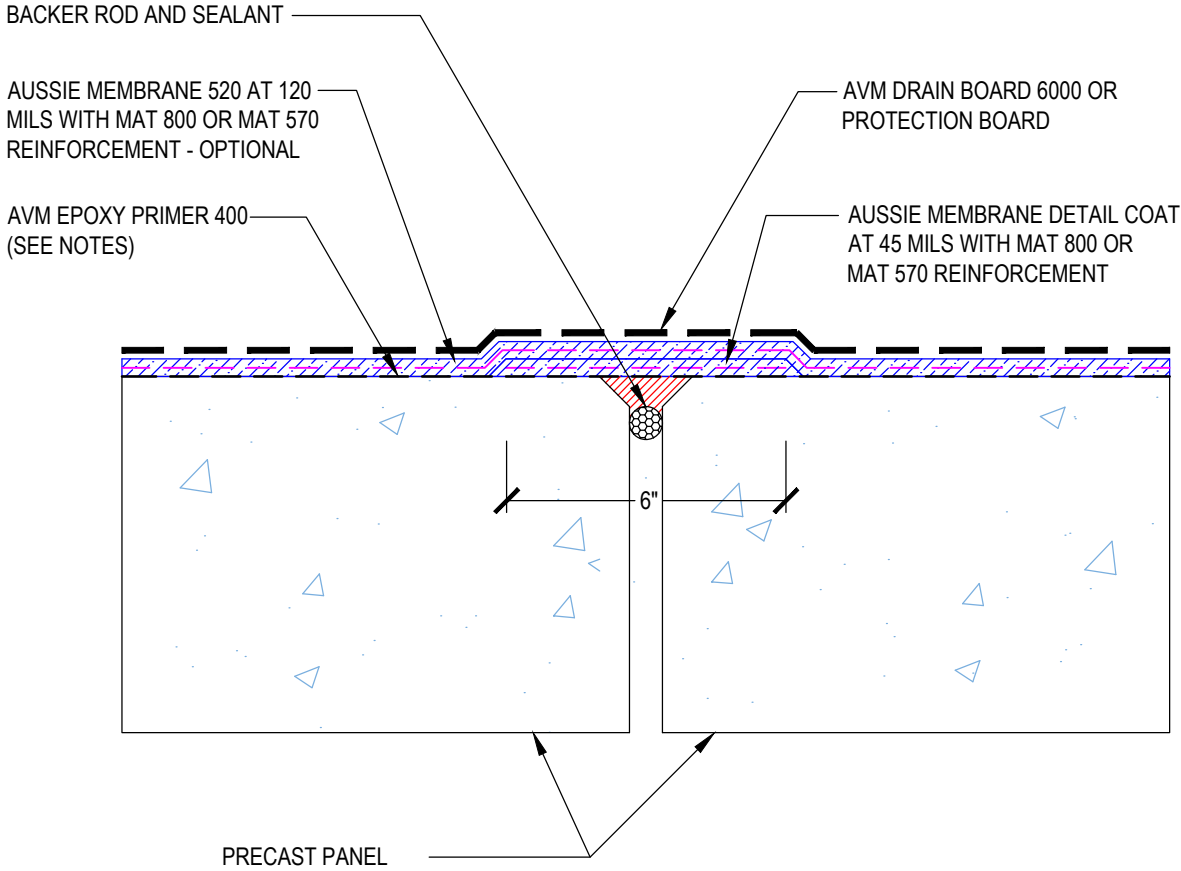

DETAIL #:  
0520-1206  
System:  
Aussie Membrane 520

# Precast Joint Detailing

## AUSSIE MEMBRANE 520 120 Mil System

**Notes:**

- 1. Aussie Membrane 520 is a Polyurethane liquid (Roller or Brush Applied) for Below-Grade, Between-Slab, Planters, Roof-Gardens and similar type Waterproofing.
- 2. Epoxy primer may be required if proper adhesion is not achieved - see installation instructions for further information
- 3. Contact AVM if no drain board or protection board is specified