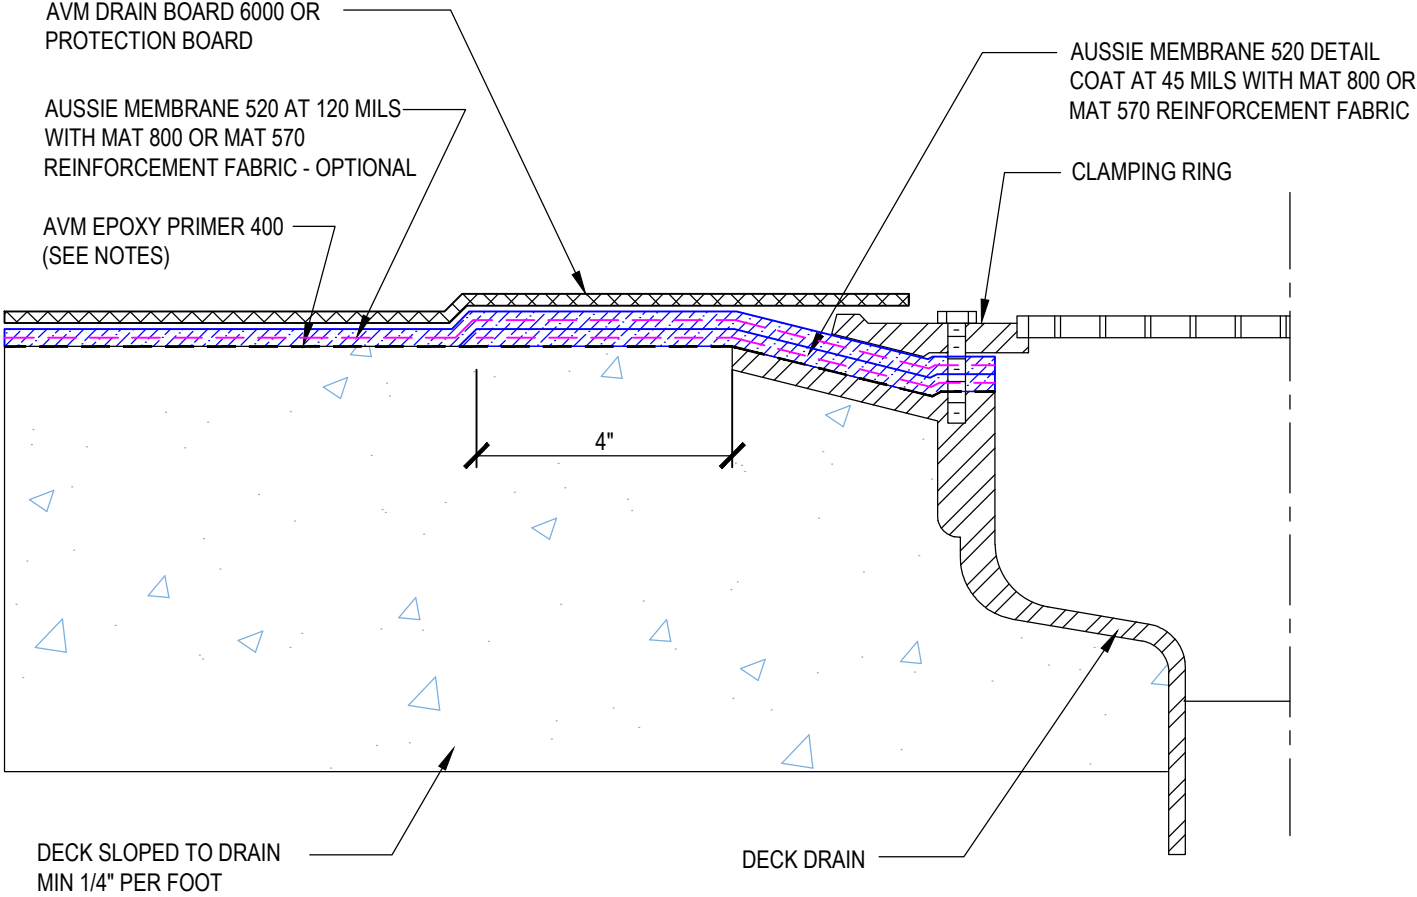

DETAIL #:  
0520-1504  
System:  
Aussie Membrane 520

# Deck Drain - Flush

## AUSSIE MEMBRANE 520 120 Mil System

**Notes:**

- 1. Aussie Membrane 520 is a Polyurethane liquid (Roller or Brush Applied) for Below-Grade, Between-Slab, Planters, Roof-Gardens and similar type Waterproofing.
- 2. Epoxy primer may be required if proper adhesion is not achieved - see installation instructions for further information
- 3. Contact AVM if no drain board or protection board is specified