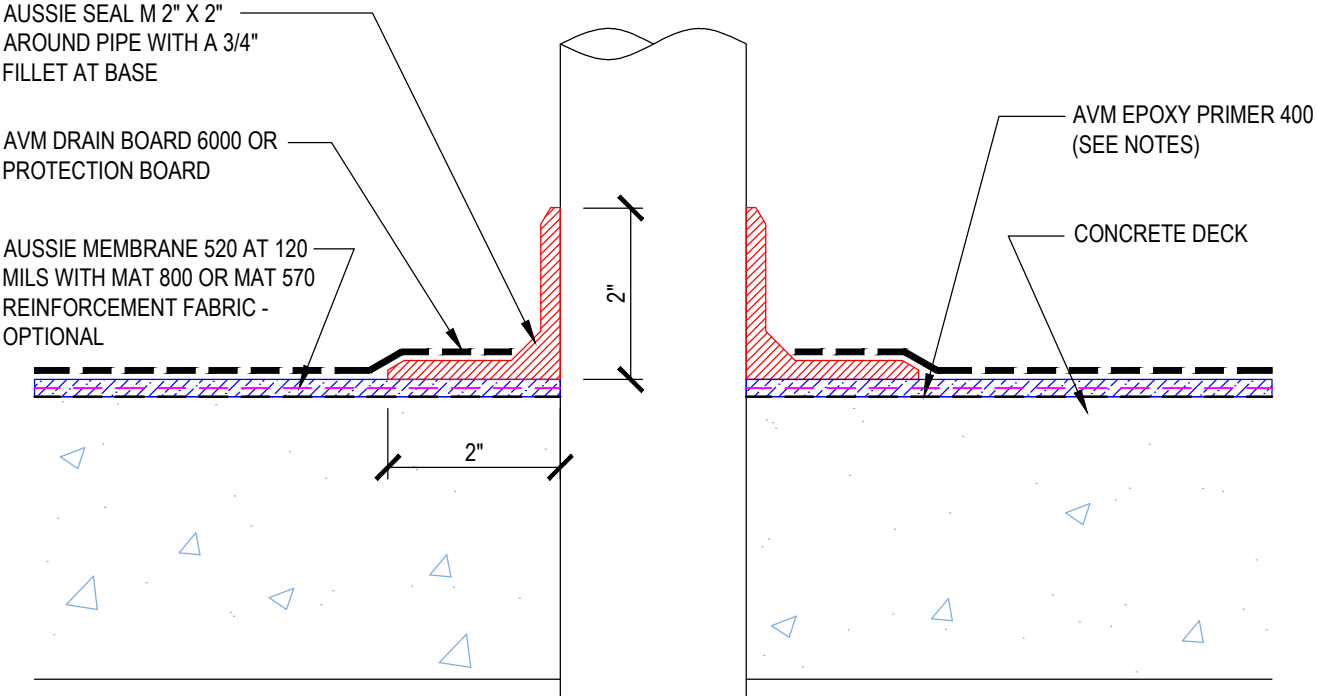

DETAIL #:	0520-6512
System:	Aussie Membrane 520

# Deck Pipe Penetration

## AUSSIE MEMBRANE 520 120 Mil System

**Notes:**

1. Aussie Membrane 520 is a Polyurethane liquid (Roller or Brush Applied) for Below-Grade, Between-Slab, Planters, Roof-Gardens and similar type Waterproofing.
2. Epoxy primer may be required if proper adhesion is not achieved - see installation instructions for further information
3. Contact AVM if no drain board or protection board is specified