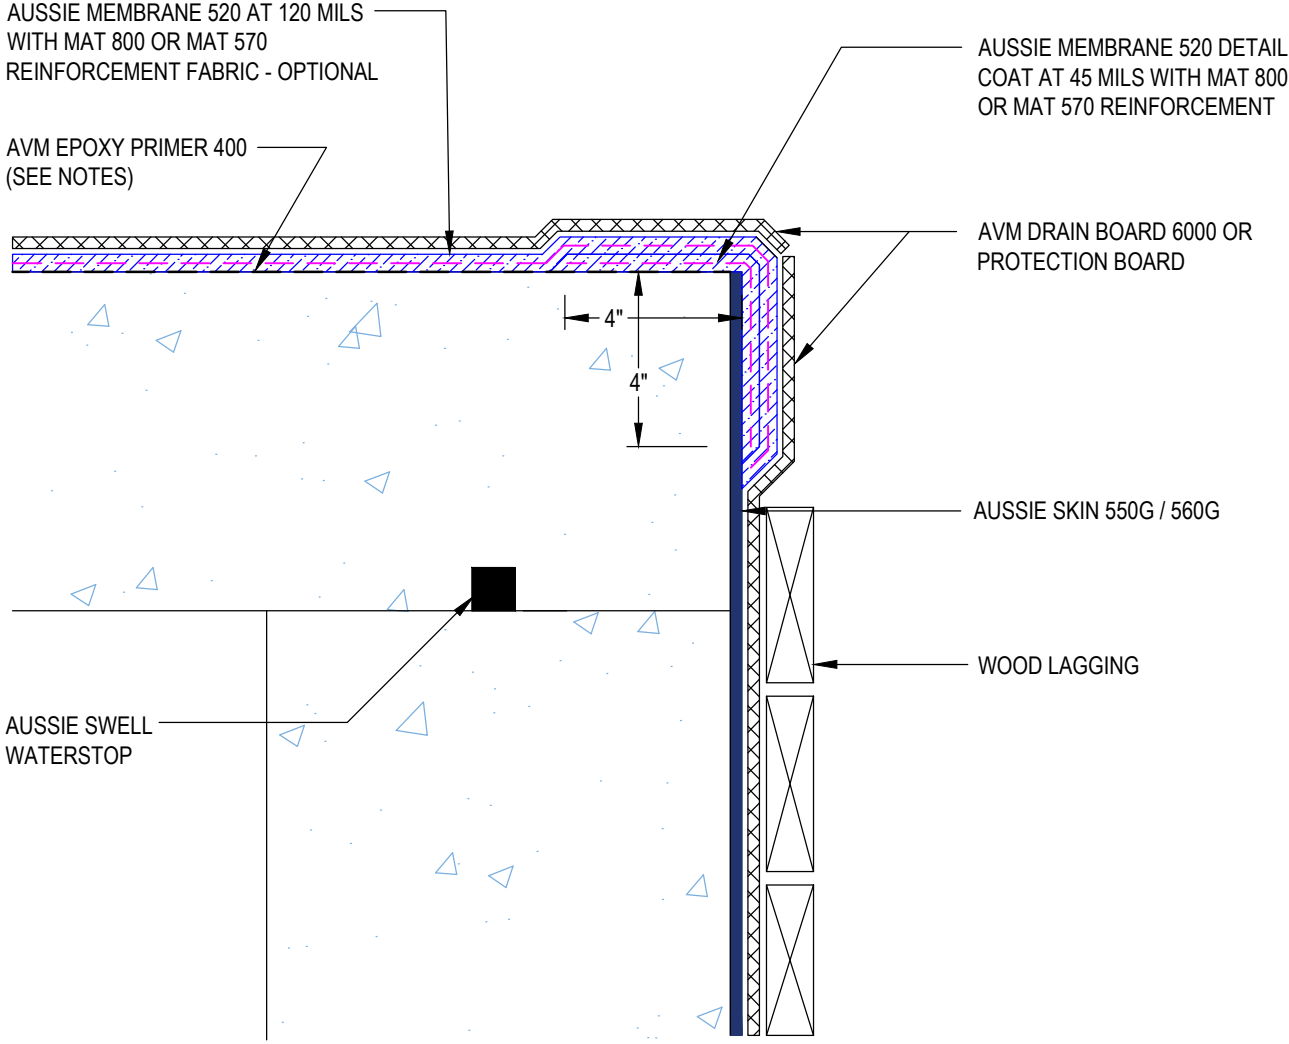

DETAIL #:
0520-8000
 System:
Aussie Membrane 520

Transition to Aussie Skin

AUSSIE MEMBRANE 520 120 Mil System

AUSSIE SWELL WATERSTOP

Notes:

1. Aussie Membrane 520 is a Polyurethane liquid (Roller or Brush Applied) for Below-Grade, Between-Slab, Planters, Roof-Gardens and similar type Waterproofing.
2. Epoxy primer may be required if proper adhesion is not achieved - see installation instructions for further information
3. Contact AVM if no drain board or protection board is specified