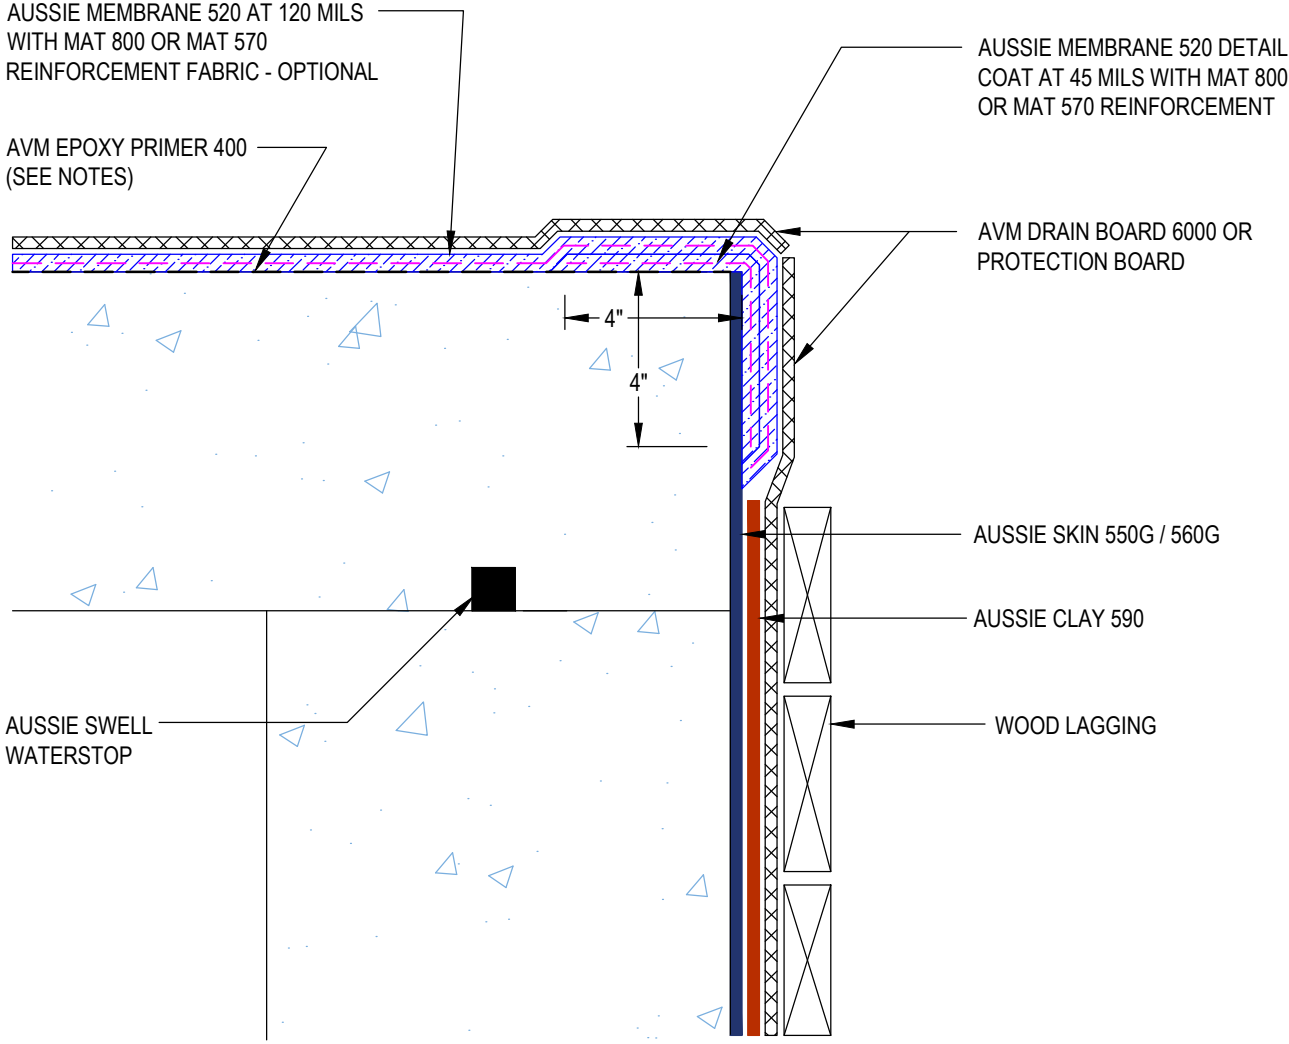

DETAIL #:  
**0520-8002**  
 System:  
**Aussie Membrane 520**

# Transition to Aussie Skin Dual Layer System

## AUSSIE MEMBRANE 520 120 Mil System

**Notes:**

1. Aussie Membrane 520 is a Polyurethane liquid (Roller or Brush Applied) for Below-Grade, Between-Slab, Planters, Roof-Gardens and similar type Waterproofing.
2. Epoxy primer may be required if proper adhesion is not achieved - see installation instructions for further information
3. Contact AVM if no drain board or protection board is specified