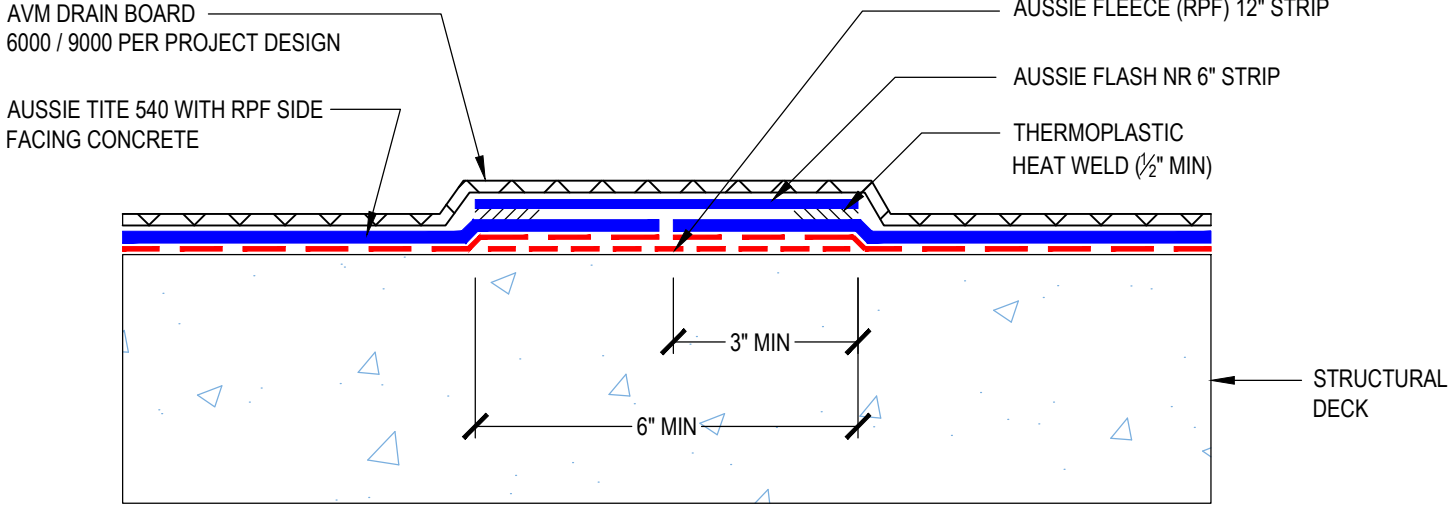

DETAIL #:
 0540-1505
 Aussie Tite 540

Butt End Overlap Welded Overlap

AVM AUSSIE TITE 540

OPTION 1

OPTION 2