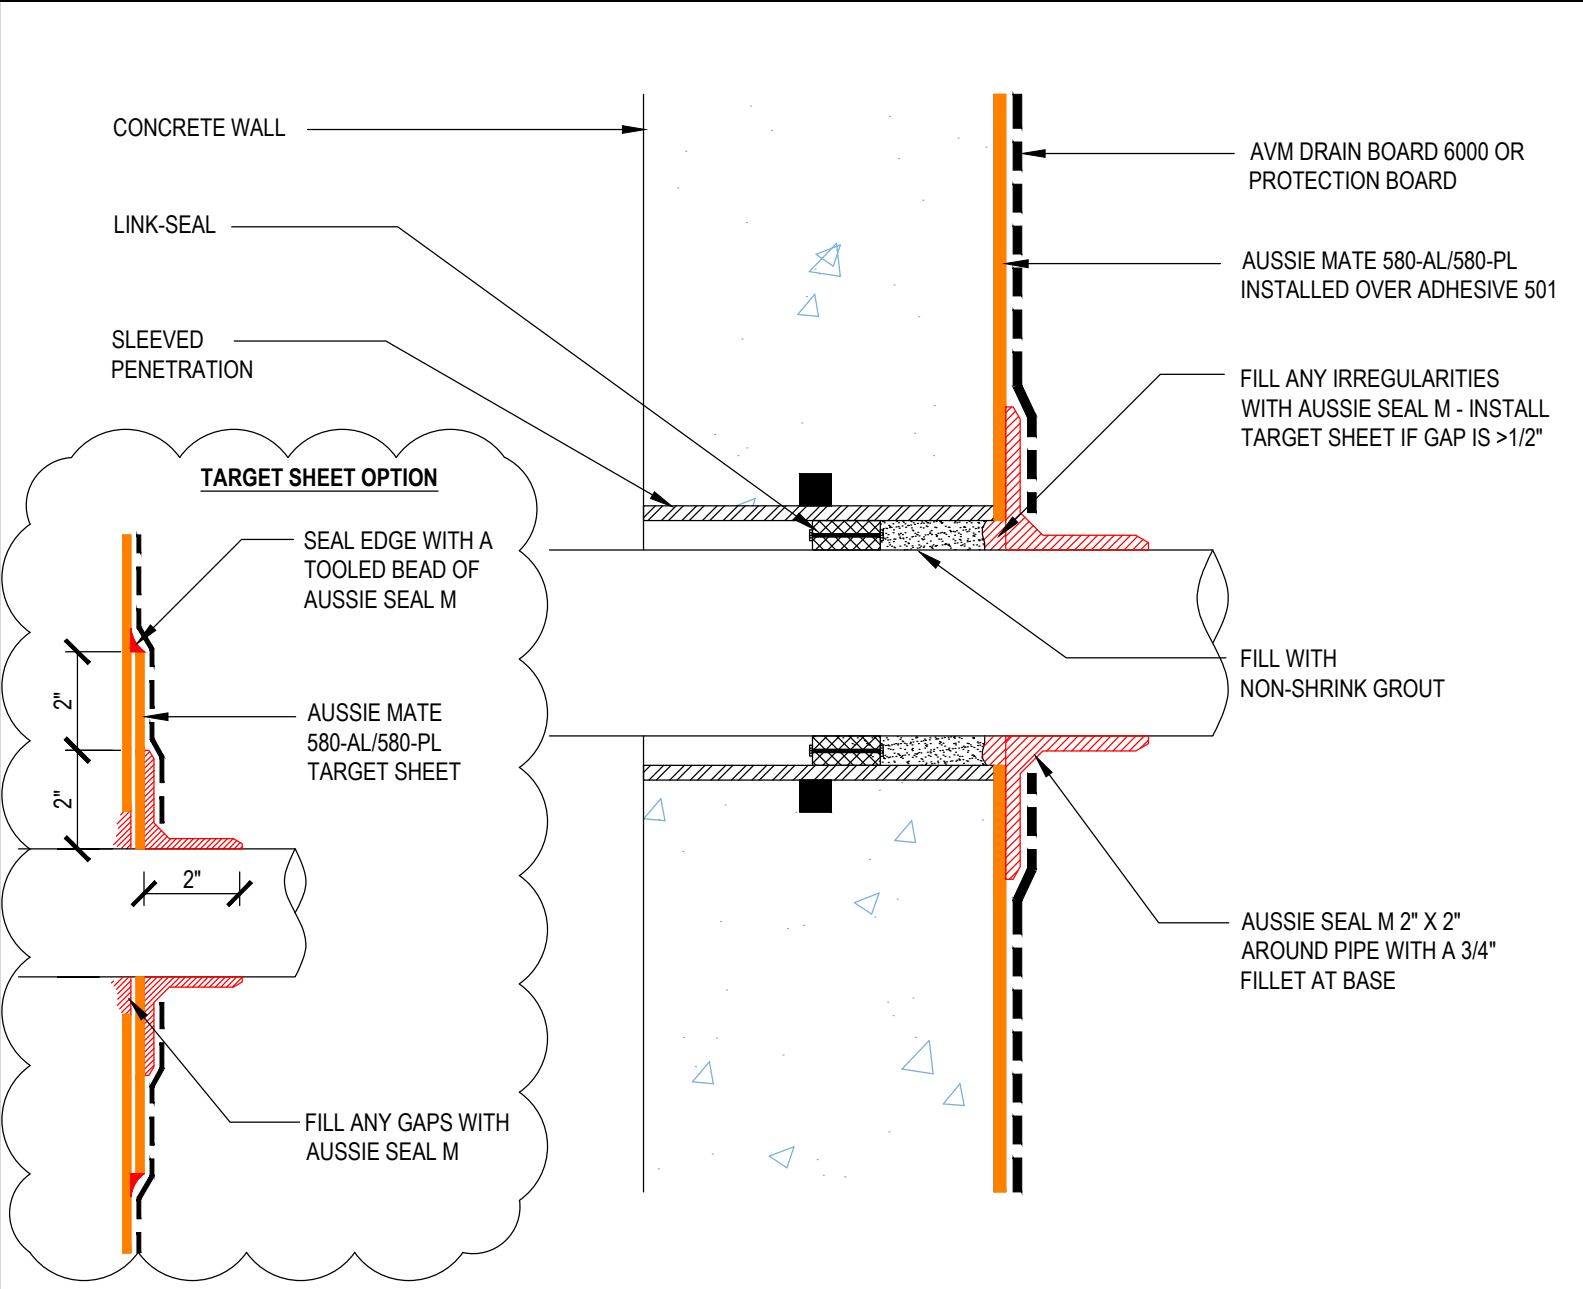

DETAIL #:
 0580-AL_580-PL-6505
 System:
 Aussie Mate 580-AL/580-PL

Sleeved Wall Penetration

AVM AUSSIE MATE 580-AL/580-PL

Notes:

1. Aussie Mate 580-AL is an LARR approved Waterproofing membrane and Methane Barrier.
2. Aussie Mate 580-AL is a heavy duty bituminous sheet membrane with aluminum protection layer for Below-Grade waterproofing applications that is available in a 60-mil or 80-mil thickness. Aussie Mate 580-AL may also be used as a methane and/or vapor barrier under horizontal slabs on grade.
3. Aussie Mate 580-PL is a 60-mil heavy duty bituminous sheet waterproofing membrane with a poly liner for below-grade waterproofing applications. Aussie Mate 580-PL cannot be used as a methane/vapor barrier in slab on grade applications.
4. **UV Exposure Limits:** Aussie Mate 580-AL - Up to 180 days. Aussie Mate 580-PL - Up to 30 days
5. See "Aussie Mate 580 Installation Instructions" for system requirements.