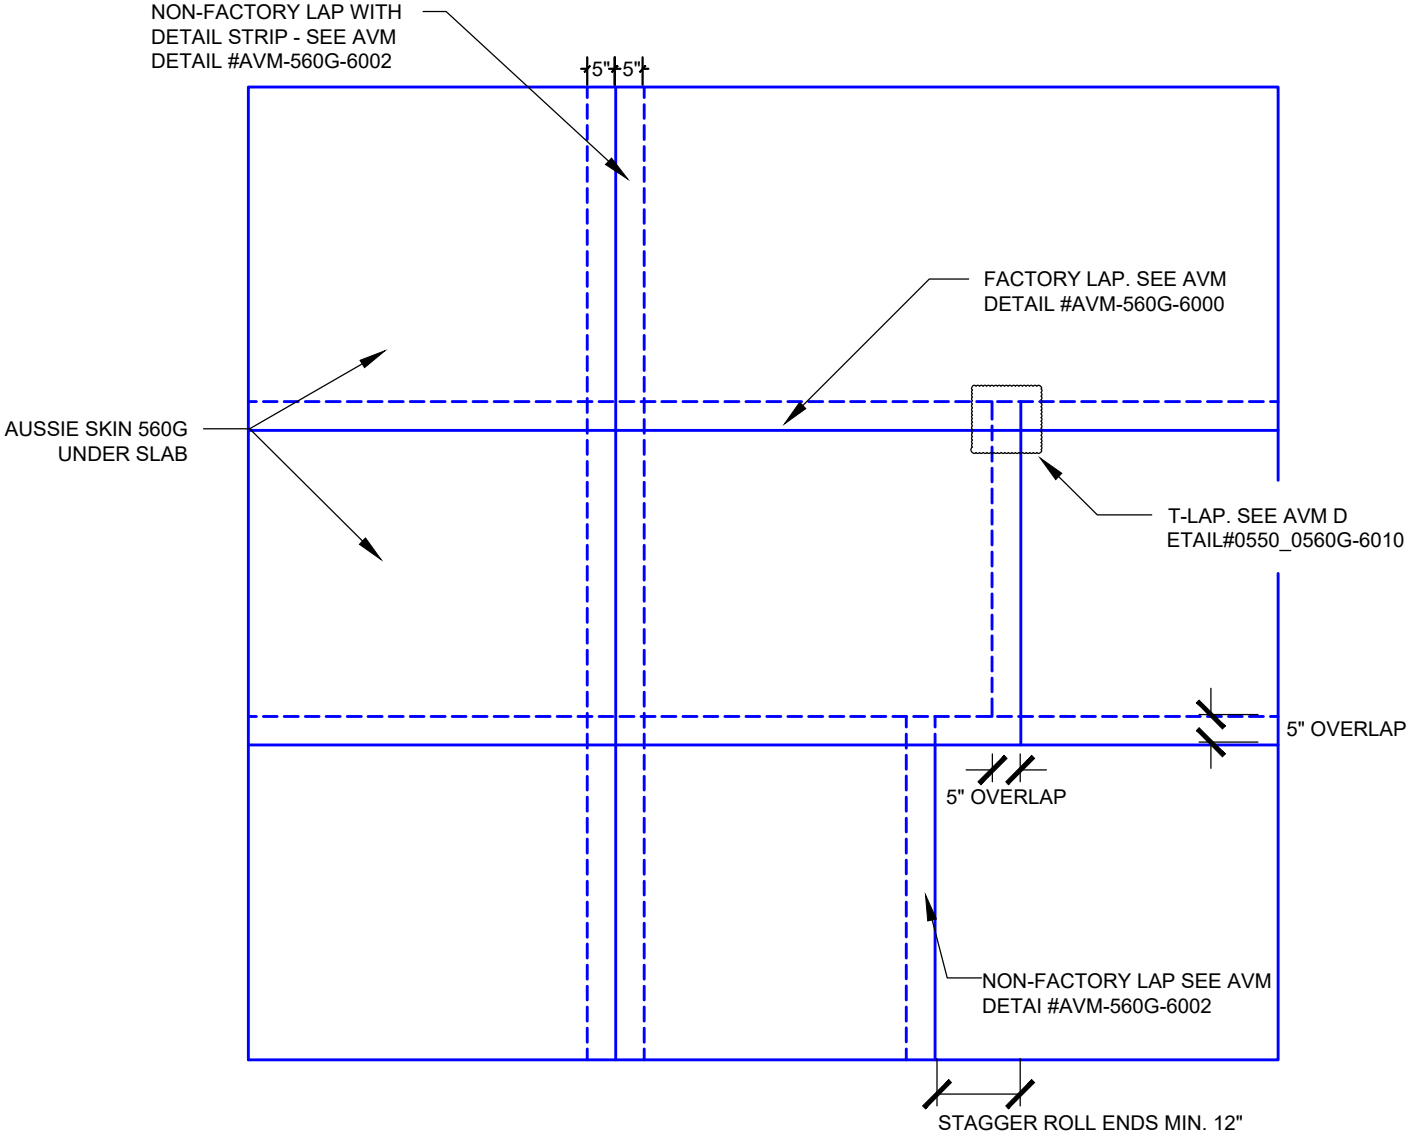

DETAIL #:  
0560G-6015  
AVM System 560G

# Standard Overlap Spacing

## Aussie Skin 560G

- Notes:**
- 1. Aussie Skin 560G is a Heavy, Duty, Easy to Install, Puncture Resistant Sheet Waterproofing Membrane with added technologies creating excellent adhesion between the membrane and wet Concrete or Shot-Crete. Creating excellent adhesion between the membrane and wet Concrete or Shot-Crete.
  - 2. All surfaces must be clean and sound before installing the lap joints. (Remove excess sand before applying double sided tape)