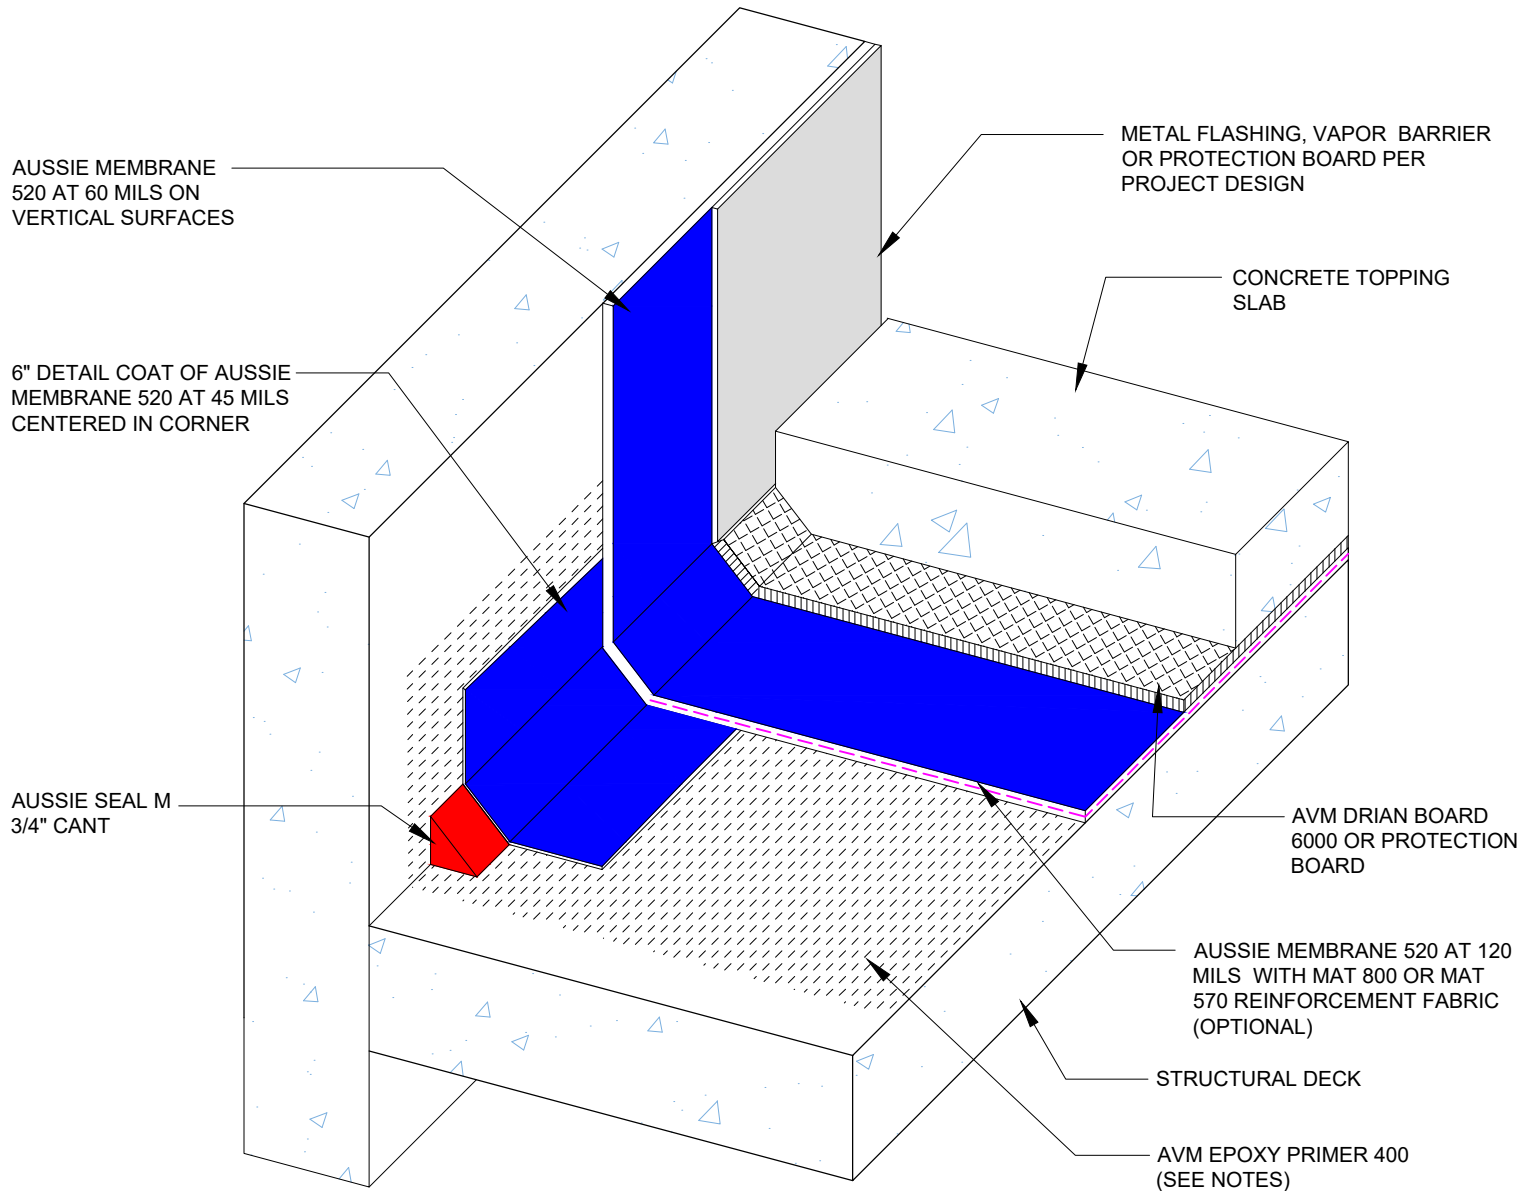

DETAIL #:  
0520-1100

System:  
Aussie Membrane 520

# Deck to Wall Transition

## AUSSIE MEMBRANE 520 120 Mil System