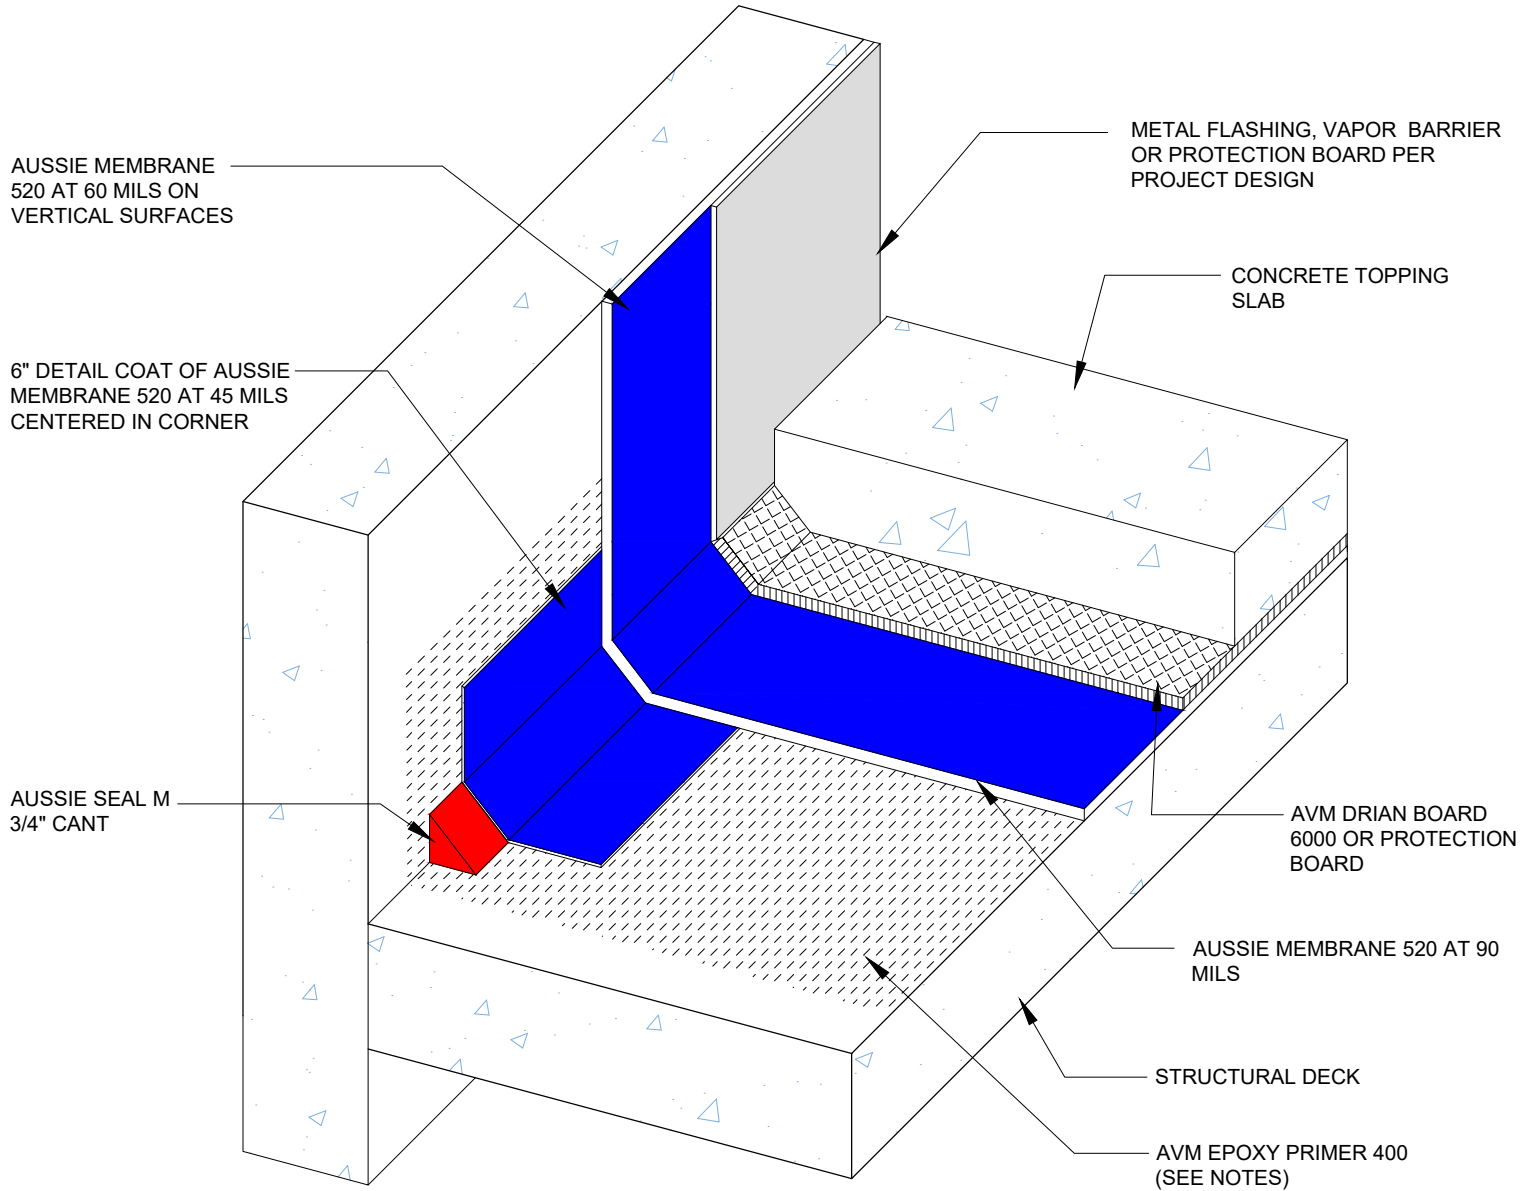

DETAIL #:  
0520-1102

System:  
Aussie Membrane 520

# Deck to Wall Transition

## AUSSIE MEMBRANE 520 90 Mil System