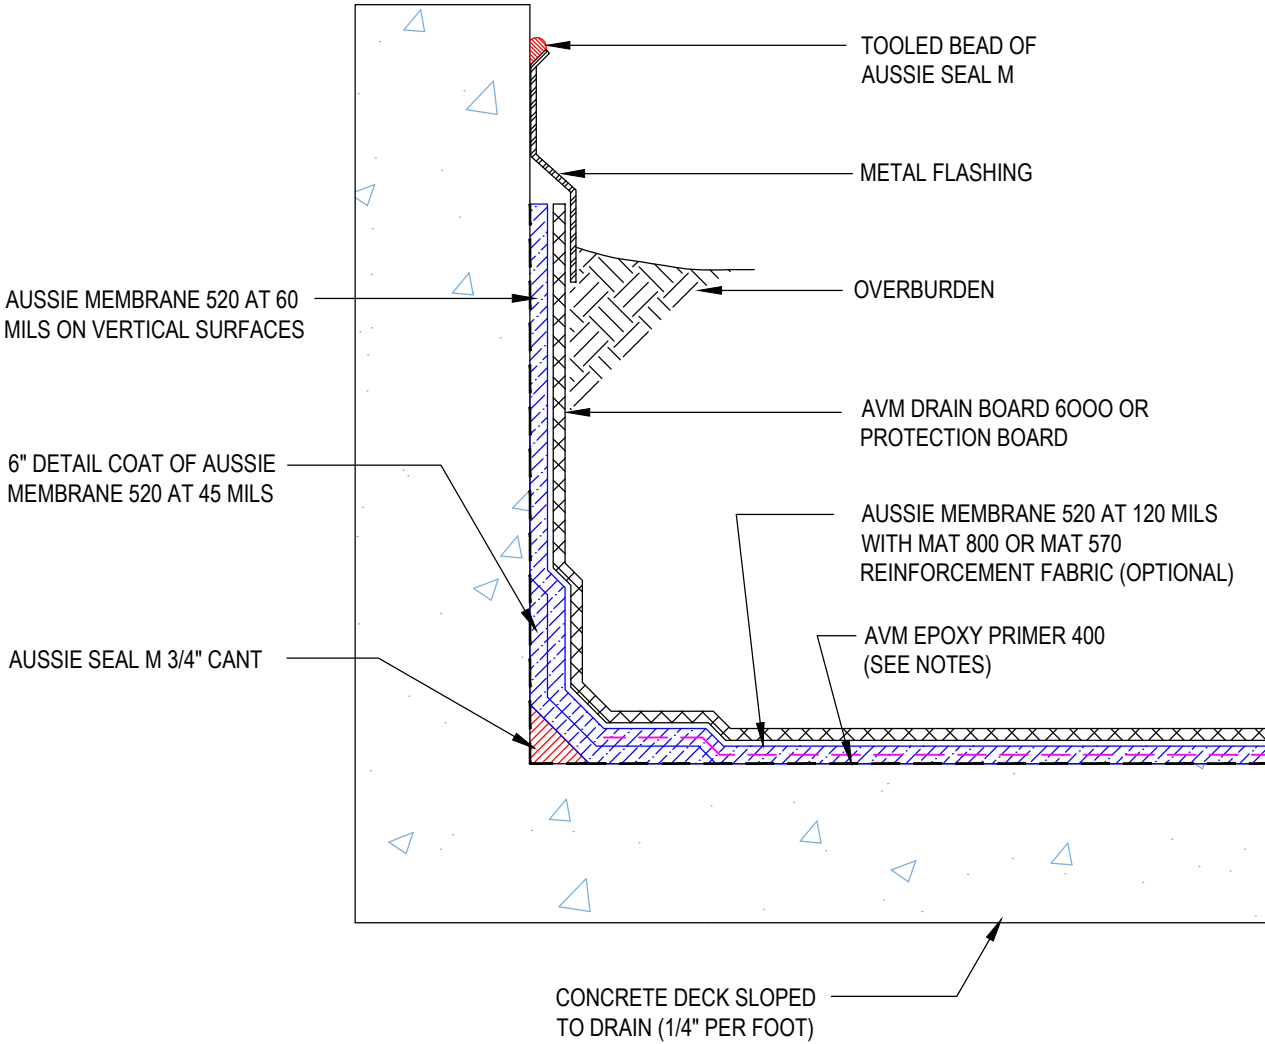

DETAIL #:  
**0520-1104**  
 System:  
**Aussie Membrane 520**

# Deck to Wall Transition With Flashing

**AUSSIE MEMBRANE 520**  
**120 Mil System**

**Notes:**

1. Aussie Membrane 520 is a Polyurethane liquid (Roller or Brush Applied) for Below-Grade, Between-Slab, Planters, Roof-Gardens and similar type Waterproofing.
2. Epoxy primer may be required if proper adhesion is not achieved - see installation instructions for further information
3. Contact AVM if no drain board or protection board is specified