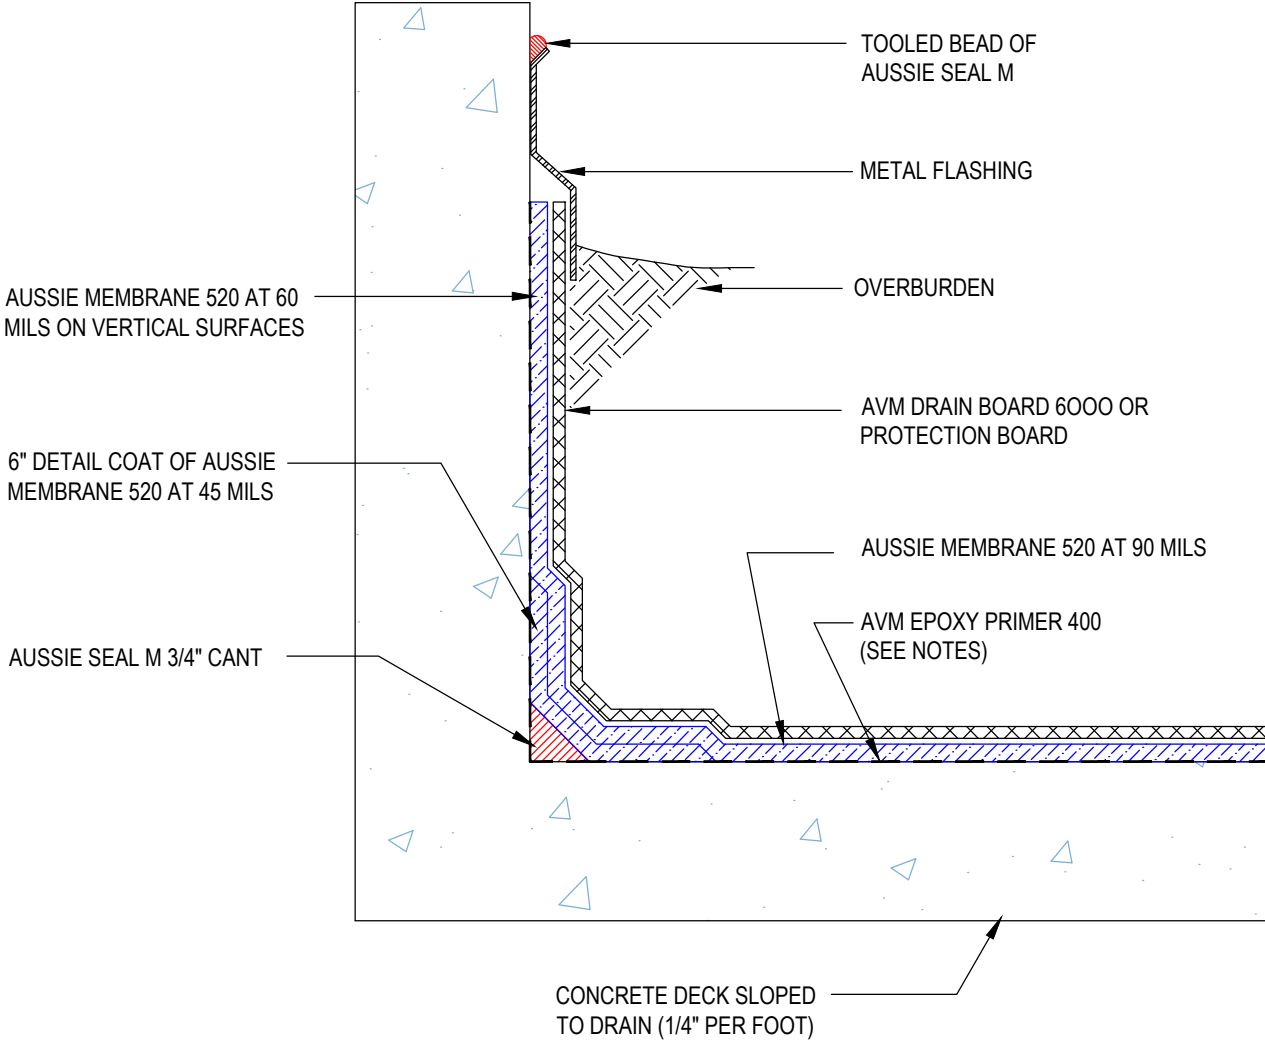

DETAIL #:
0520-1105
 System:
Aussie Membrane 520

Deck to Wall Transition With Flashing

**AUSSIE MEMBRANE 520
 90 Mil System**

- Notes:**
1. Aussie Membrane 520 is a Polyurethane liquid (Roller or Brush Applied) for Below-Grade, Between-Slab, Planters, Roof-Gardens and similar type Waterproofing.
 2. Epoxy primer may be required if proper adhesion is not achieved - see installation instructions for further information
 3. Contact AVM if no drain board or protection board is specified