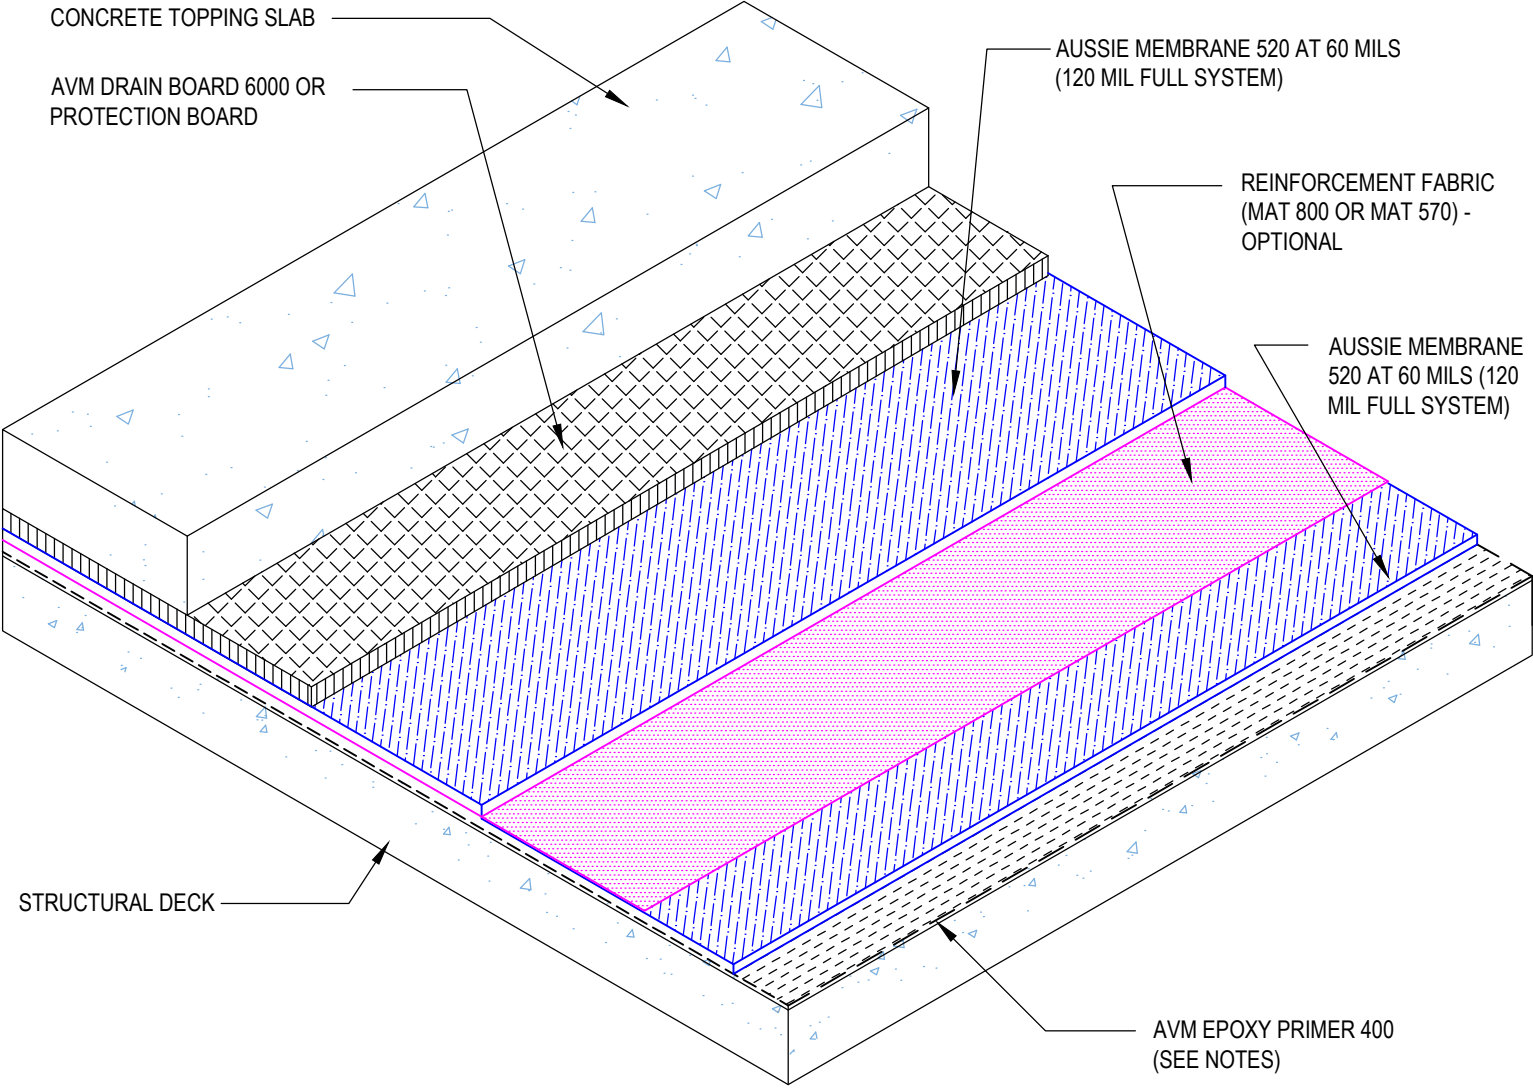

DETAIL #:
0520-1106
System:
Aussie Membrane 520

Split Slab Assembly

AUSSIE MEMBRANE 520 120 Mil System

Notes:

- 1. Aussie Membrane 520 is a Polyurethane liquid (Roller or Brush Applied) for Below-Grade, Between-Slab, Planters, Roof-Gardens and similar type Waterproofing.
- 2. Epoxy primer may be required if proper adhesion is not achieved - see installation instructions for further information
- 3. Contact AVM if no drain board or protection board is specified