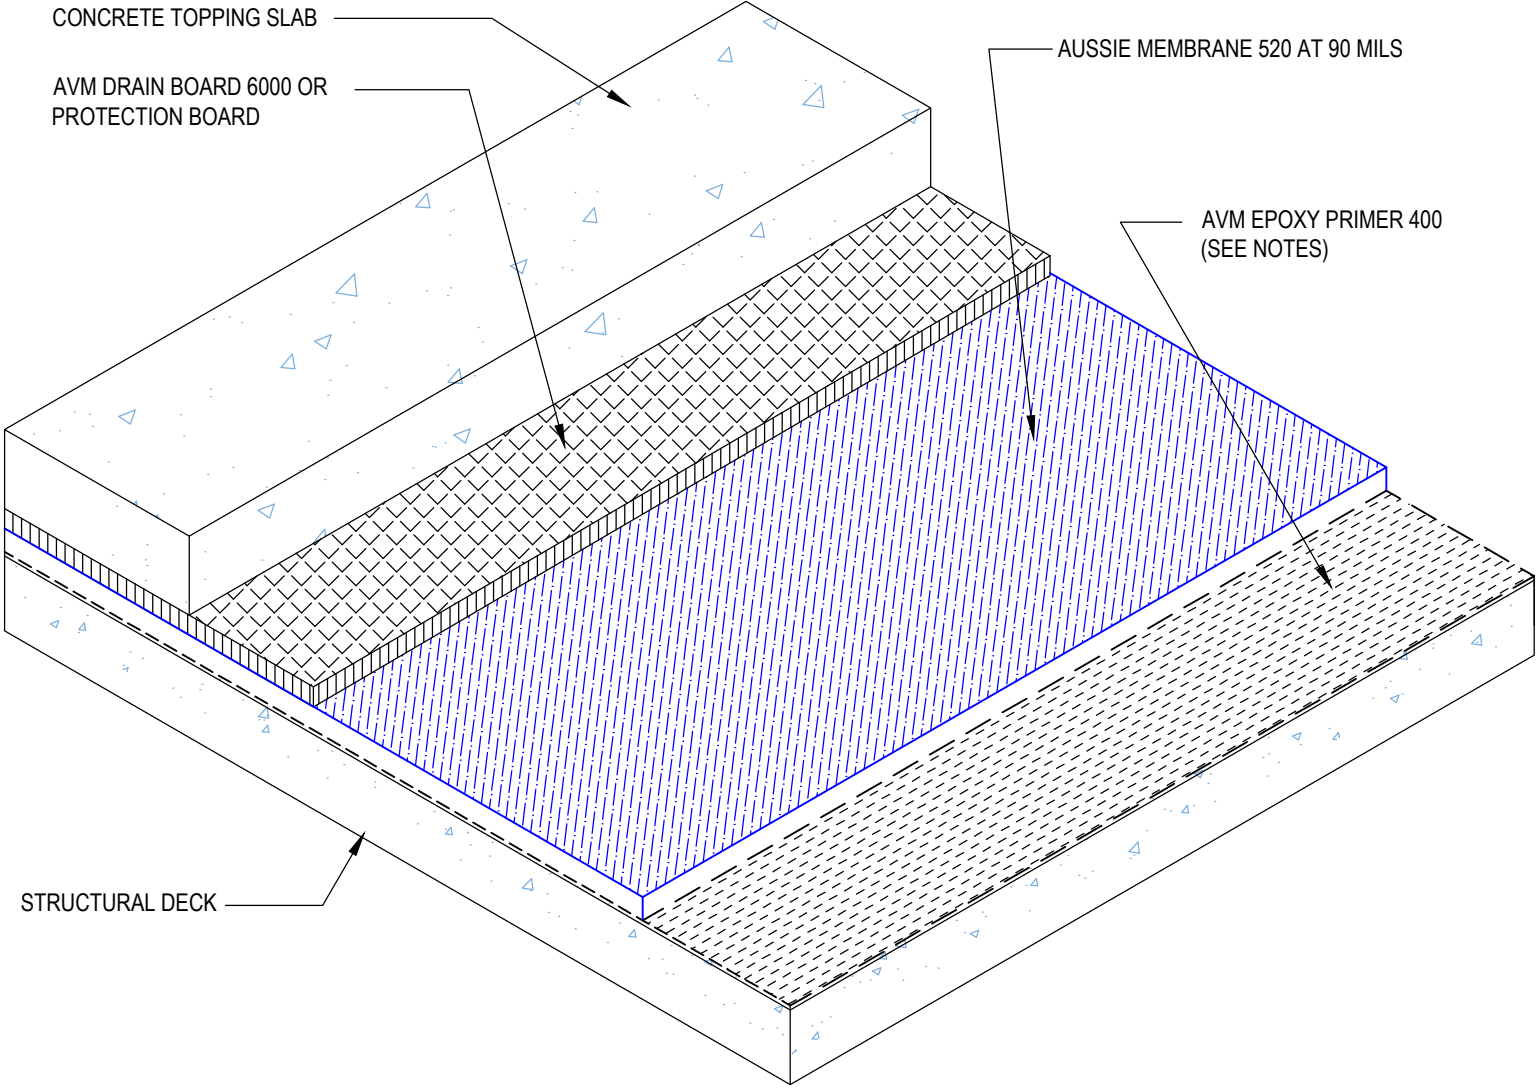

DETAIL #:
0520-1107
System:
Aussie Membrane 520

Split Slab Assembly

AUSSIE MEMBRANE 520 90 Mil System

Notes:

- 1. Aussie Membrane 520 is a Polyurethane liquid (Roller or Brush Applied) for Below-Grade, Between-Slab, Planters, Roof-Gardens and similar type Waterproofing.
- 2. Epoxy primer may be required if proper adhesion is not achieved - see installation instructions for further information
- 3. Contact AVM if no drain board or protection board is specified