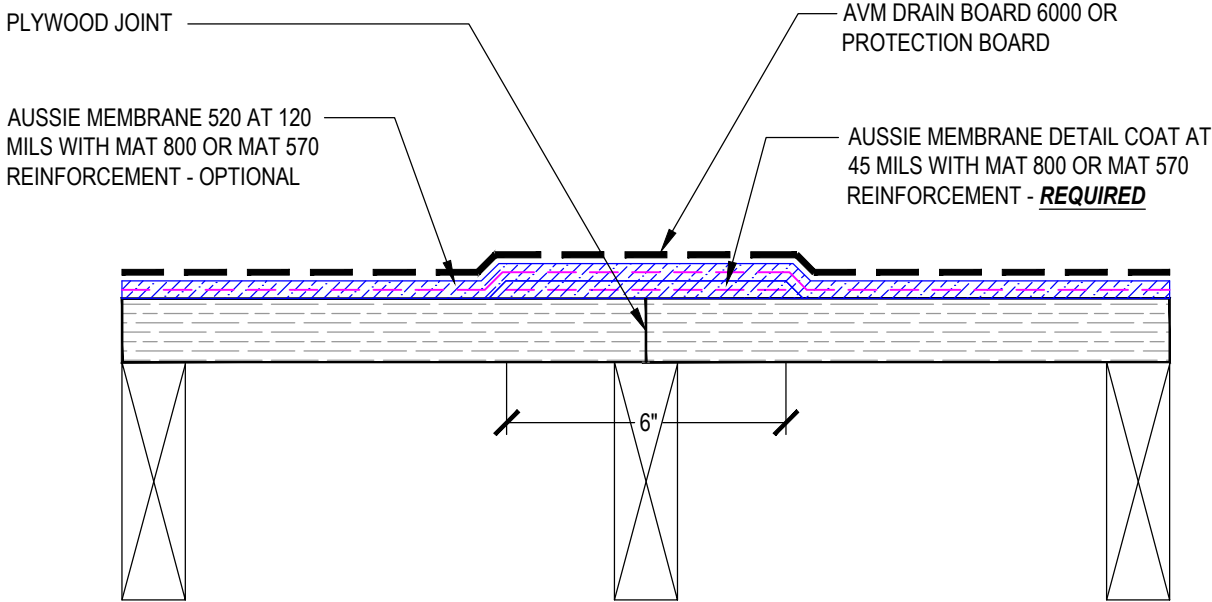

DETAIL #:  
0520-1204  
System:  
Aussie Membrane 520

# Construction Joint Detailing

## AUSSIE MEMBRANE 520 120 Mil System

**Notes:**

- 1. Aussie Membrane 520 is a Polyurethane liquid (Roller or Brush Applied) for Below-Grade, Between-Slab, Planters, Roof-Gardens and similar type Waterproofing.
- 2. Epoxy primer may be required if proper adhesion is not achieved - see installation instructions for further information
- 3. Contact AVM if no drain board or protection board is specified