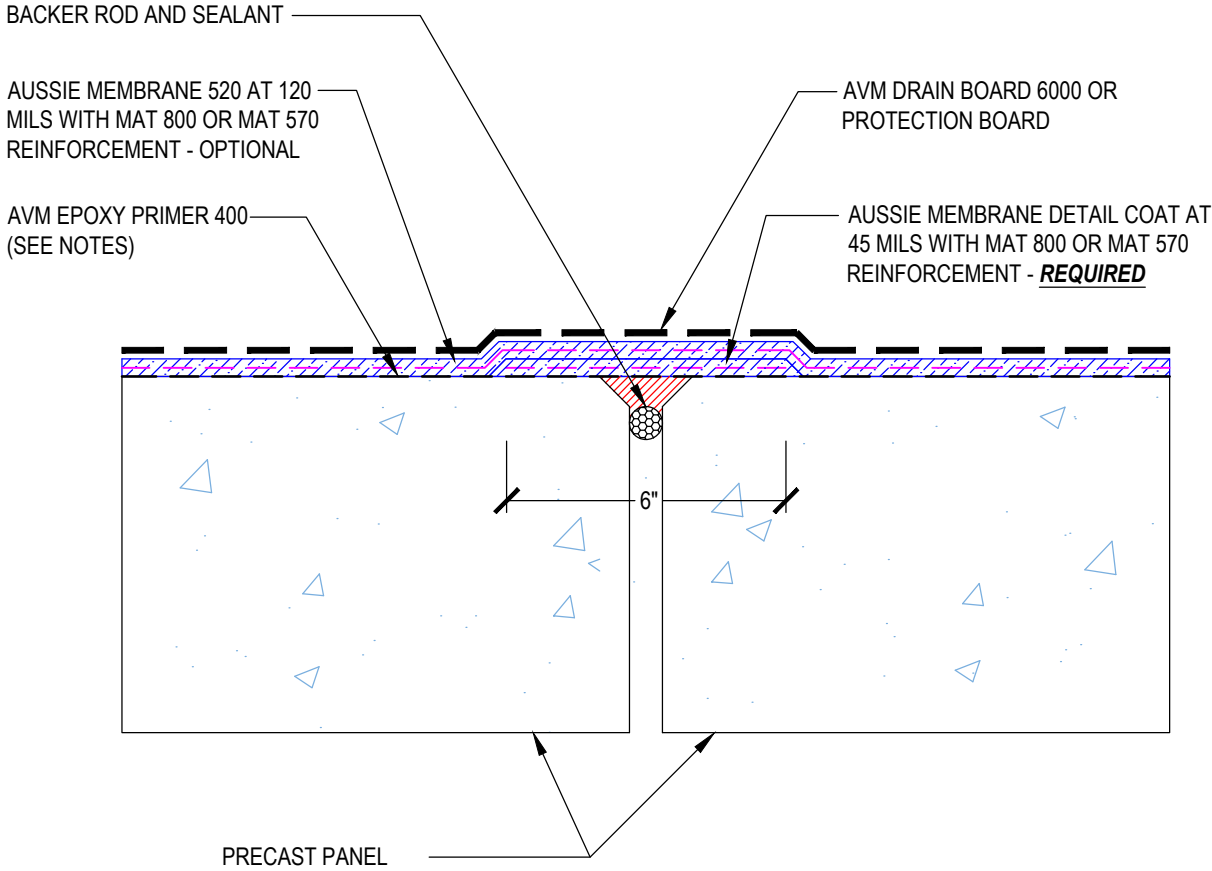

DETAIL #:
0520-1206
System:
Aussie Membrane 520

Precast Joint Detailing

AUSSIE MEMBRANE 520 120 Mil System

Notes:

- 1. Aussie Membrane 520 is a Polyurethane liquid (Roller or Brush Applied) for Below-Grade, Between-Slab, Planters, Roof-Gardens and similar type Waterproofing.
- 2. Epoxy primer may be required if proper adhesion is not achieved - see installation instructions for further information
- 3. Contact AVM if no drain board or protection board is specified