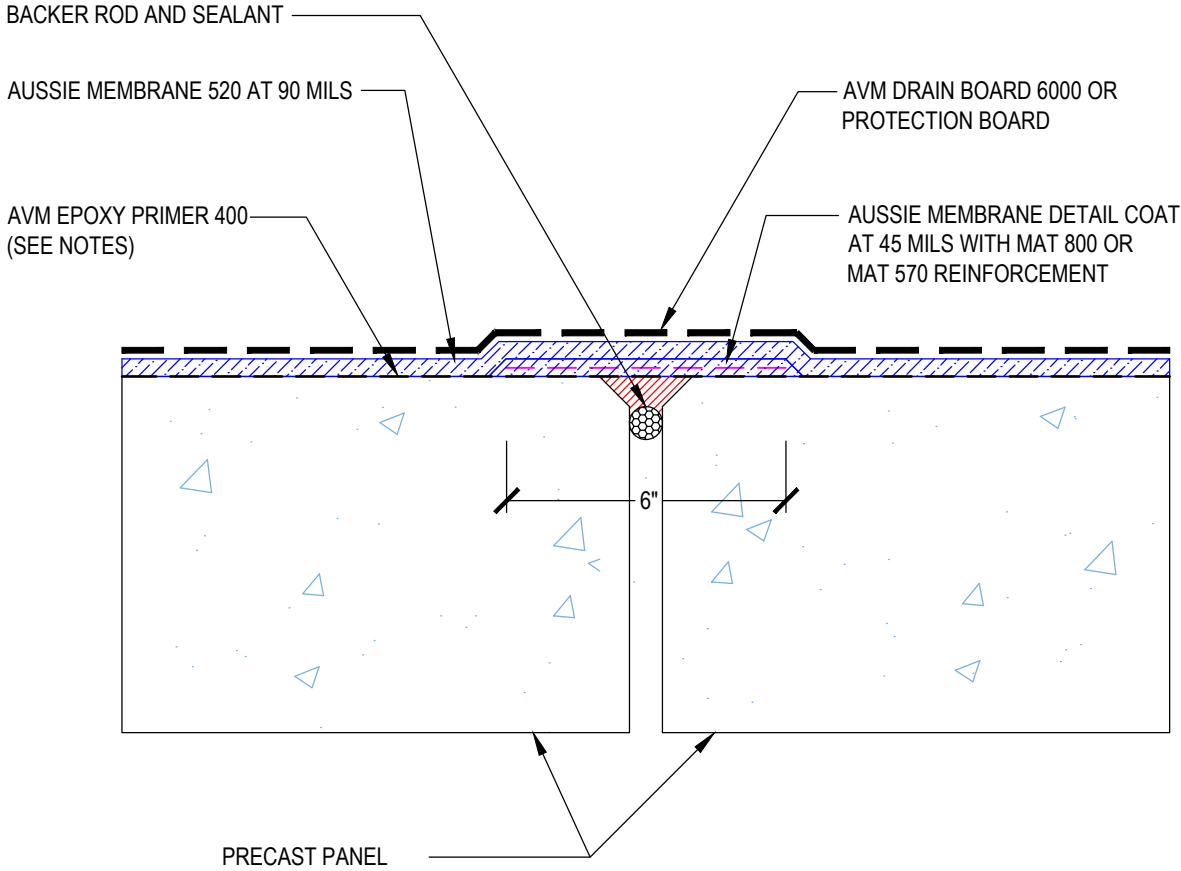

DETAIL #:  
0520-1207  
System:  
Aussie Membrane 520

# Precast Joint Detailing

## AUSSIE MEMBRANE 520 90 Mil System

**Notes:**

- 1. Aussie Membrane 520 is a Polyurethane liquid (Roller or Brush Applied) for Below-Grade, Between-Slab, Planters, Roof-Gardens and similar type Waterproofing.
- 2. Epoxy primer may be required if proper adhesion is not achieved - see installation instructions for further information
- 3. Contact AVM if no drain board or protection board is specified