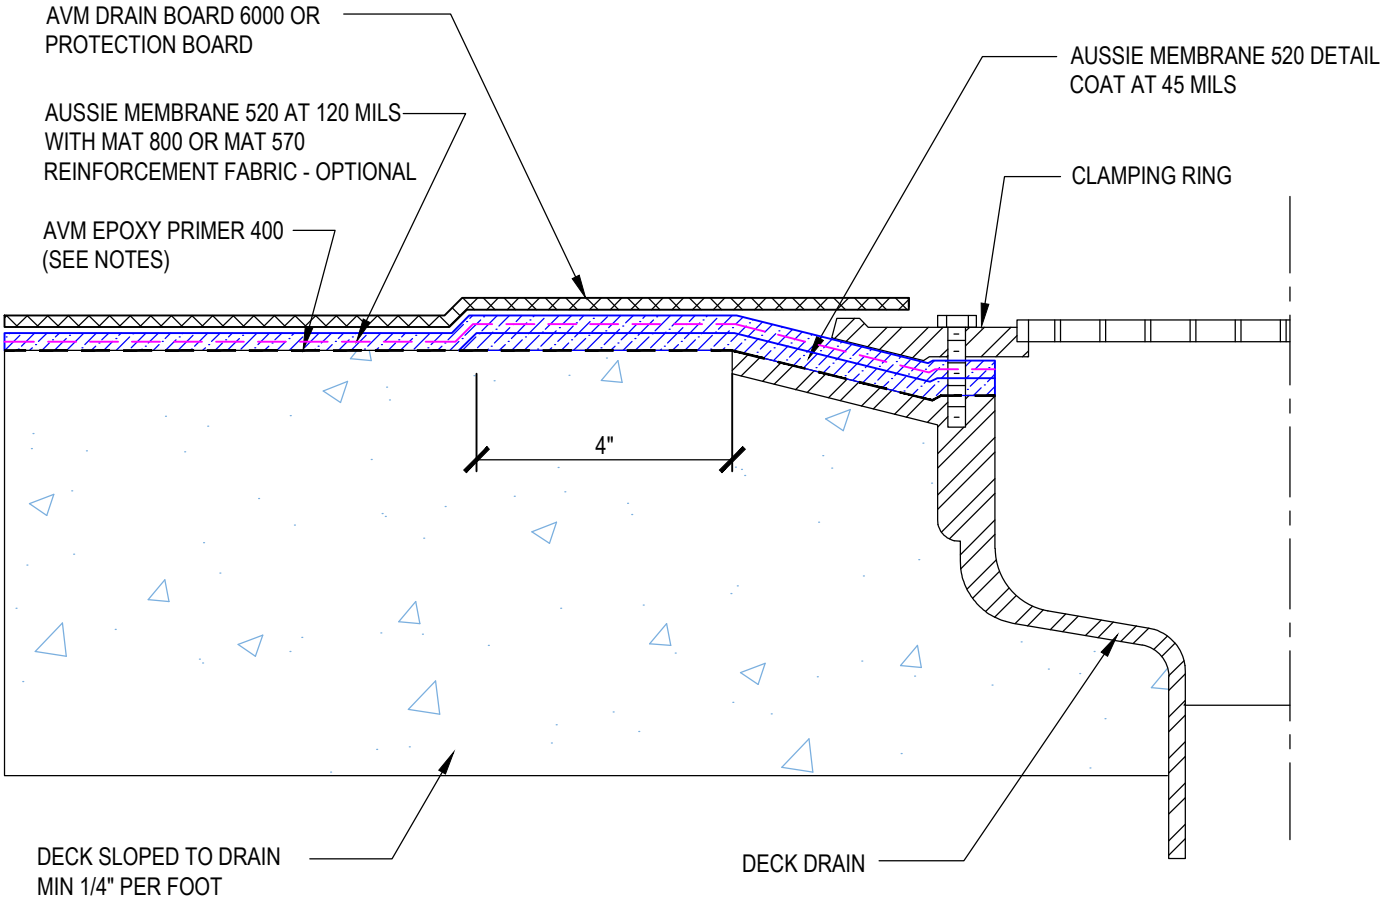

DETAIL #:
0520-1504
System:
Aussie Membrane 520

Deck Drain - Flush

AUSSIE MEMBRANE 520 120 Mil System

Notes:

- 1. Aussie Membrane 520 is a Polyurethane liquid (Roller or Brush Applied) for Below-Grade, Between-Slab, Planters, Roof-Gardens and similar type Waterproofing.
- 2. Epoxy primer may be required if proper adhesion is not achieved - see installation instructions for further information
- 3. Contact AVM if no drain board or protection board is specified