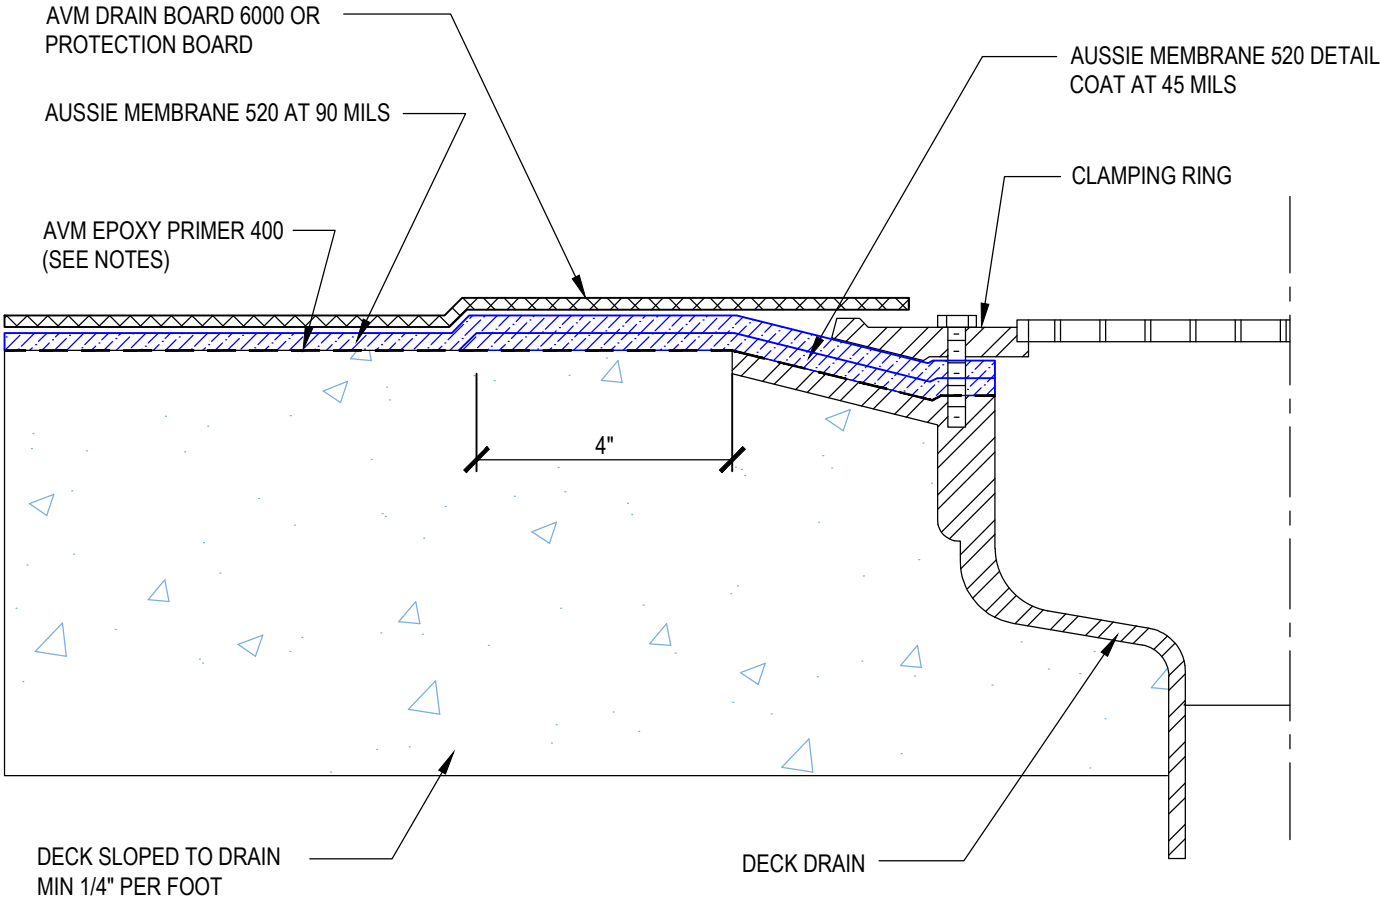

DETAIL #:  
0520-1505  
System:  
Aussie Membrane 520

# Deck Drain - Flush

**AUSSIE MEMBRANE 520**  
**90 Mil System**

**Notes:**

- 1. Aussie Membrane 520 is a Polyurethane liquid (Roller or Brush Applied) for Below-Grade, Between-Slab, Planters, Roof-Gardens and similar type Waterproofing.
- 2. Epoxy primer may be required if proper adhesion is not achieved - see installation instructions for further information
- 3. Contact AVM if no drain board or protection board is specified