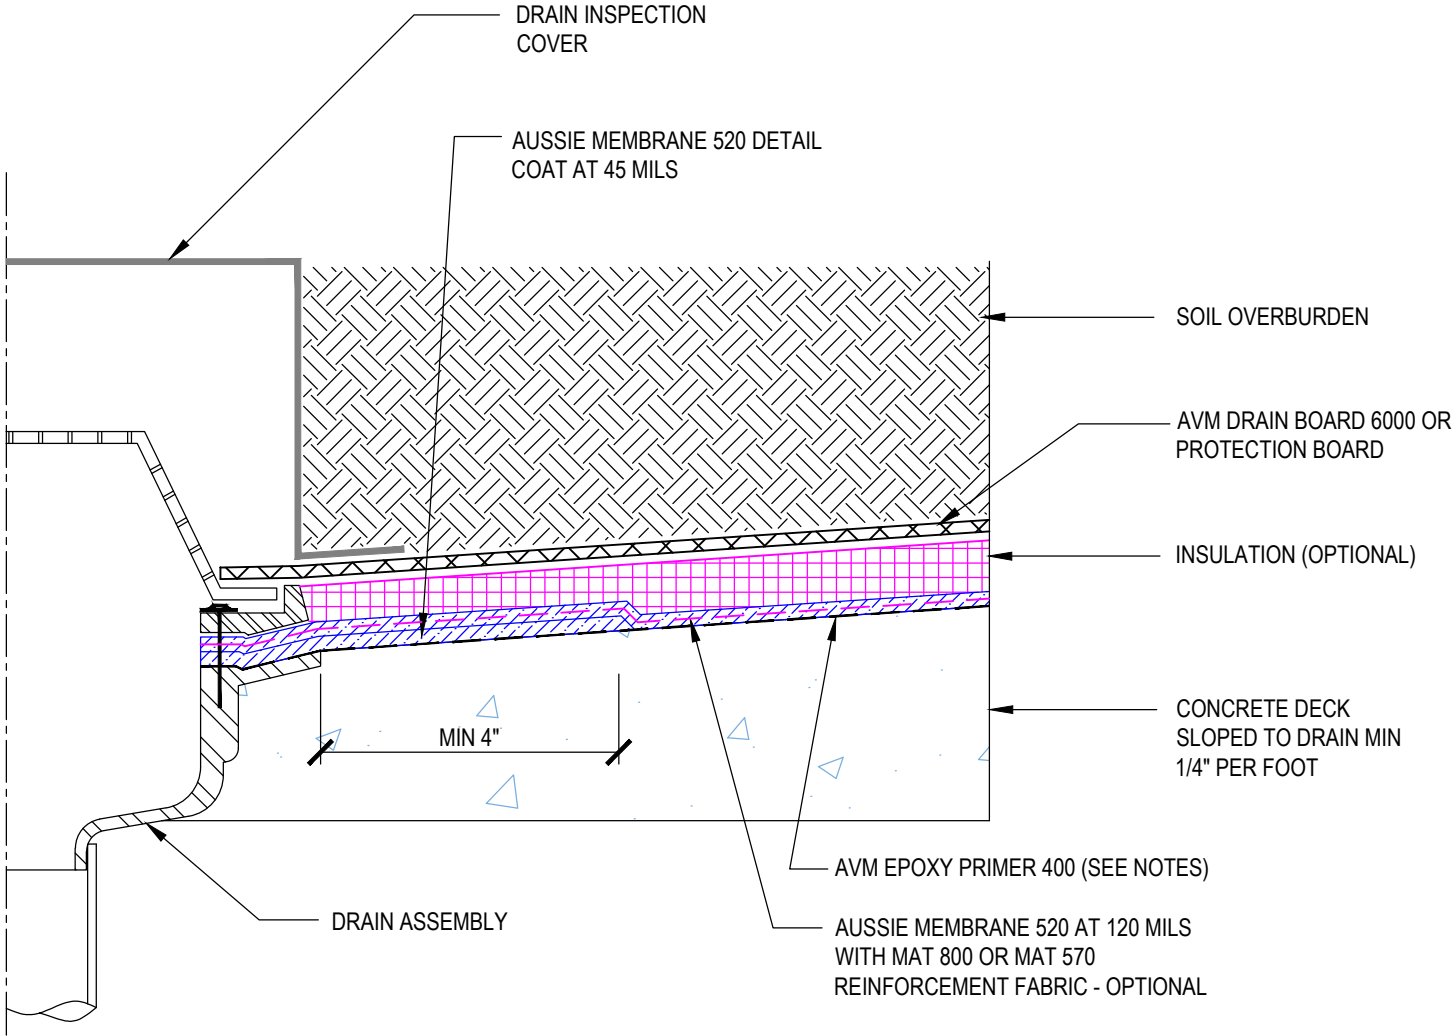

DETAIL #:  
 0520-1506  
 System:  
 Aussie Membrane 520

# Deck Drain with Inspection Cover

## AUSSIE MEMBRANE 520 120 Mil System

- Notes:**
1. Aussie Membrane 520 is a Polyurethane liquid (Roller or Brush Applied) for Below-Grade, Between-Slab, Planters, Roof-Gardens and similar type Waterproofing.
  2. Epoxy primer may be required if proper adhesion is not achieved - see installation instructions for further information
  3. Contact AVM if no drain board or protection board is specified