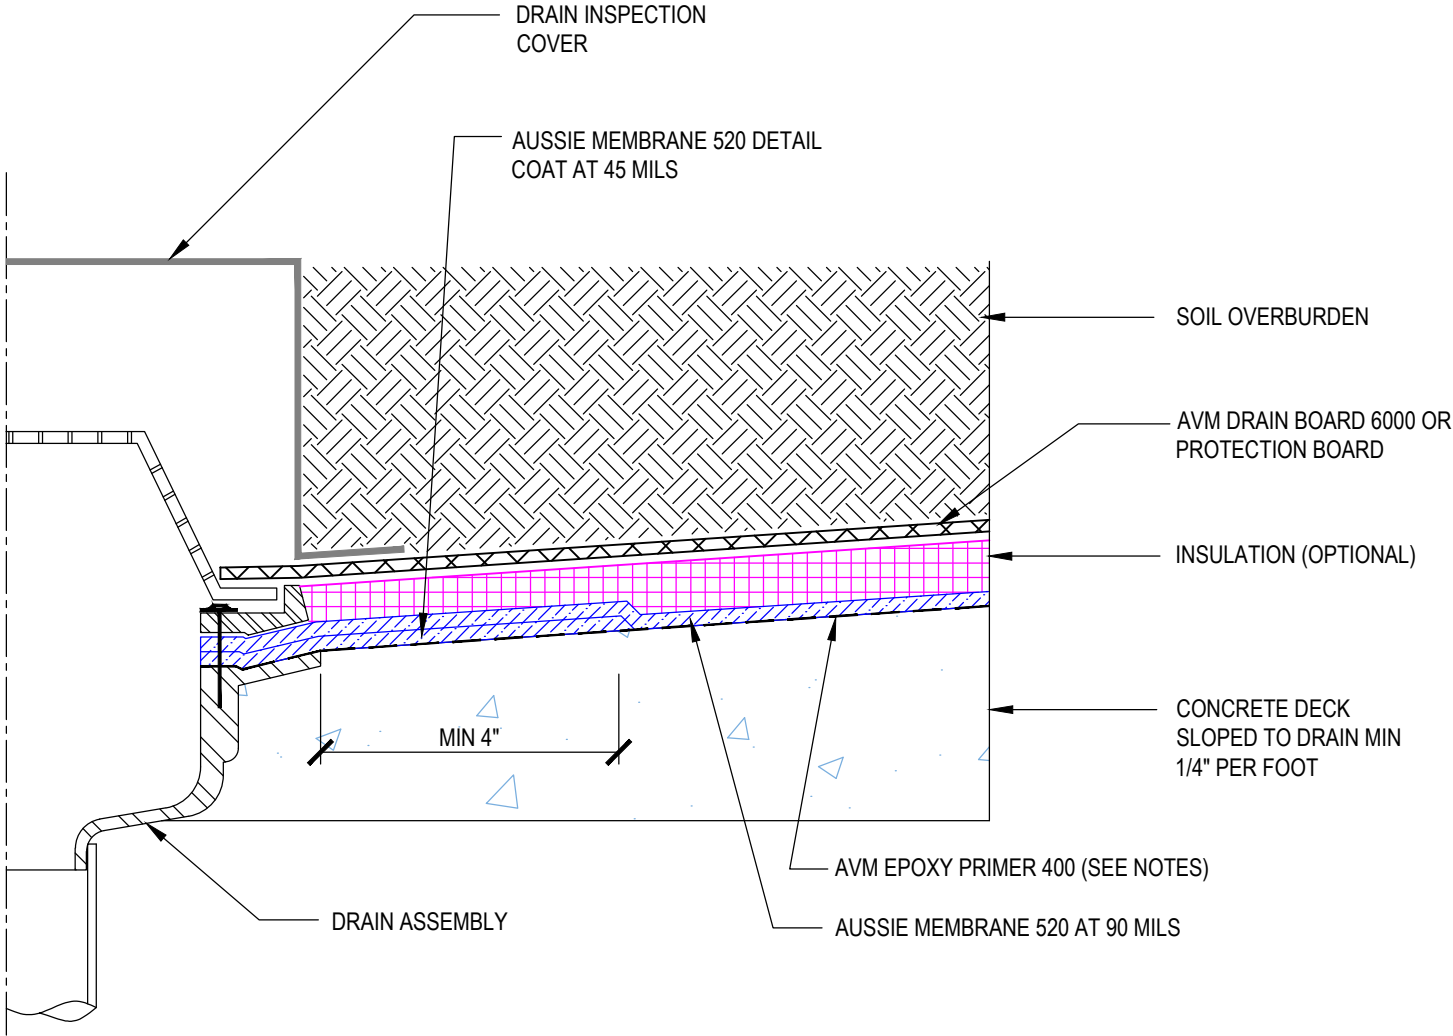

DETAIL #:
0520-1507
System:
Aussie Membrane 520

Deck Drain with Inspection Cover

AUSSIE MEMBRANE 520
90 Mil System

Notes:

- 1. Aussie Membrane 520 is a Polyurethane liquid (Roller or Brush Applied) for Below-Grade, Between-Slab, Planters, Roof-Gardens and similar type Waterproofing.
- 2. Epoxy primer may be required if proper adhesion is not achieved - see installation instructions for further information
- 3. Contact AVM if no drain board or protection board is specified