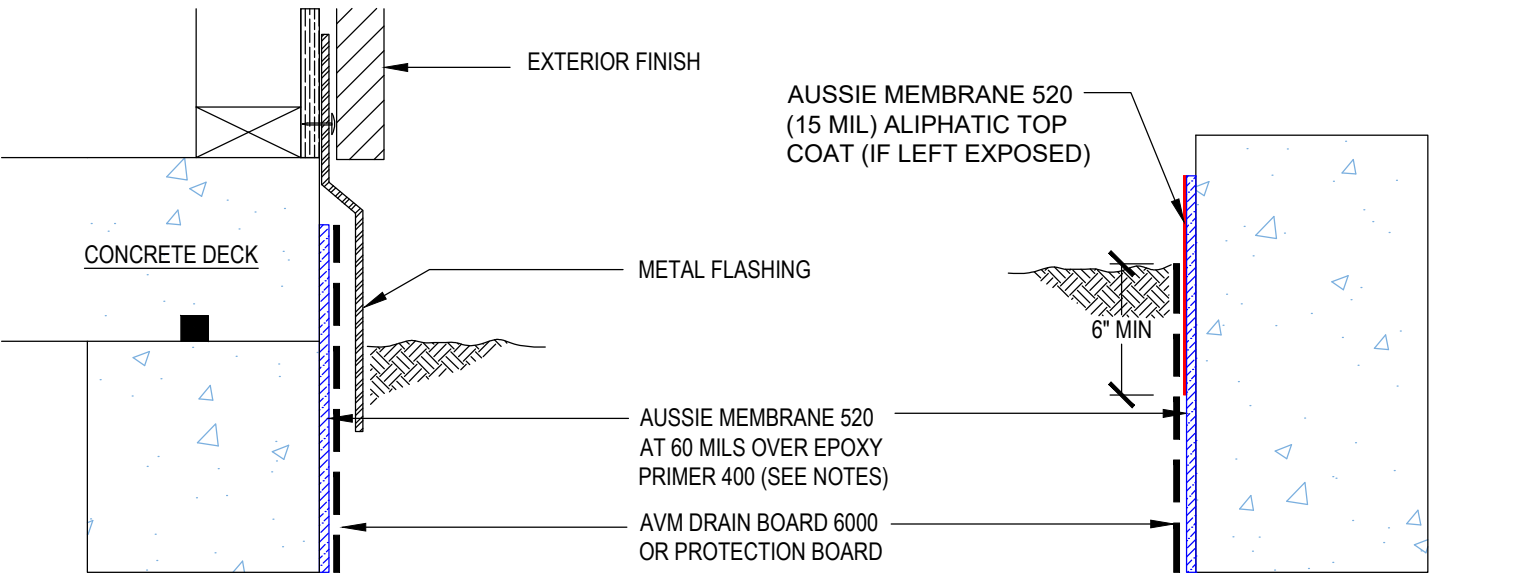

DETAIL #:
 0520-6006
 System:
 Aussie Membrane 520

Backfilled Wall Terminations

AUSSIE MEMBRANE 520

Notes:

1. Aussie Membrane 520 is a Polyurethane liquid (Roller or Brush Applied) for Below-Grade, Between-Slab, Planters, Roof-Gardens and similar type Waterproofing.
2. Epoxy primer may be required if proper adhesion is not achieved - see installation instructions for further information
3. Contact AVM if no drain board or protection board is specified