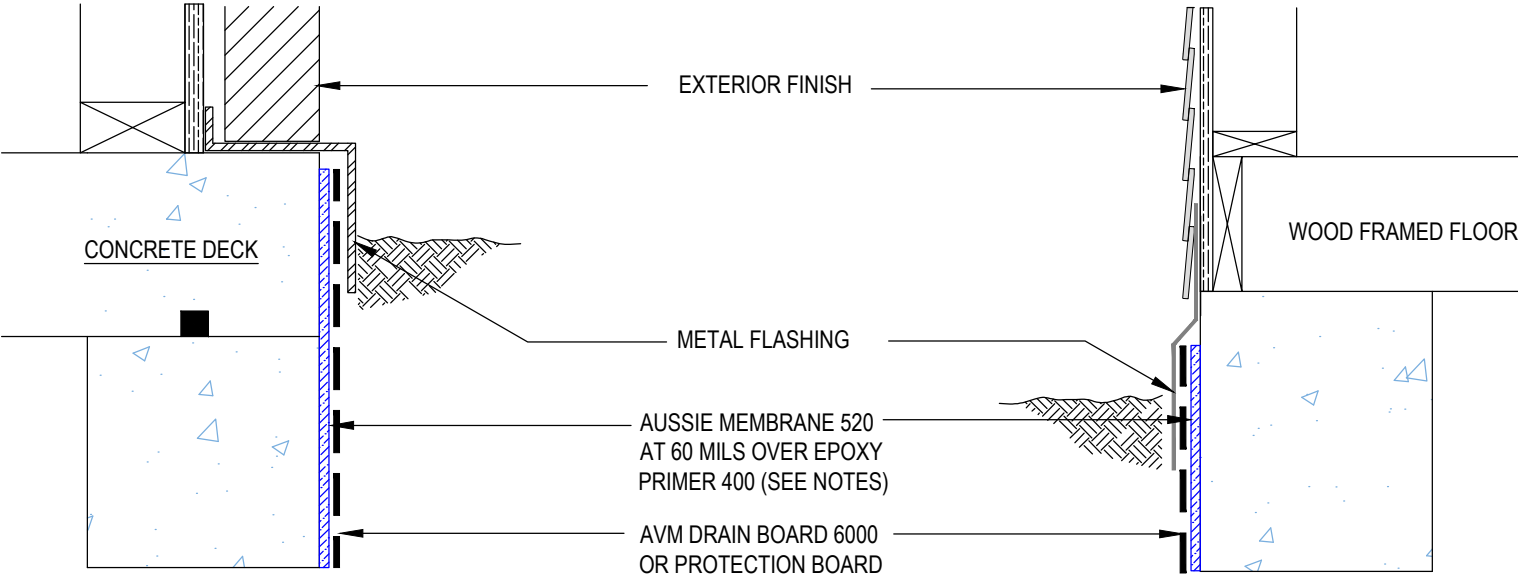

DETAIL #:
 0520-6006
 System:
 Aussie Membrane 520

Backfilled Wall Terminations

AUSSIE MEMBRANE 520

Notes:

1. Aussie Membrane 520 is a Polyurethane liquid (Roller or Brush Applied) for Below-Grade, Between-Slab, Planters, Roof-Gardens and similar type Waterproofing.
2. Epoxy primer may be required if proper adhesion is not achieved - see installation instructions for further information
3. Contact AVM if no drain board or protection board is specified