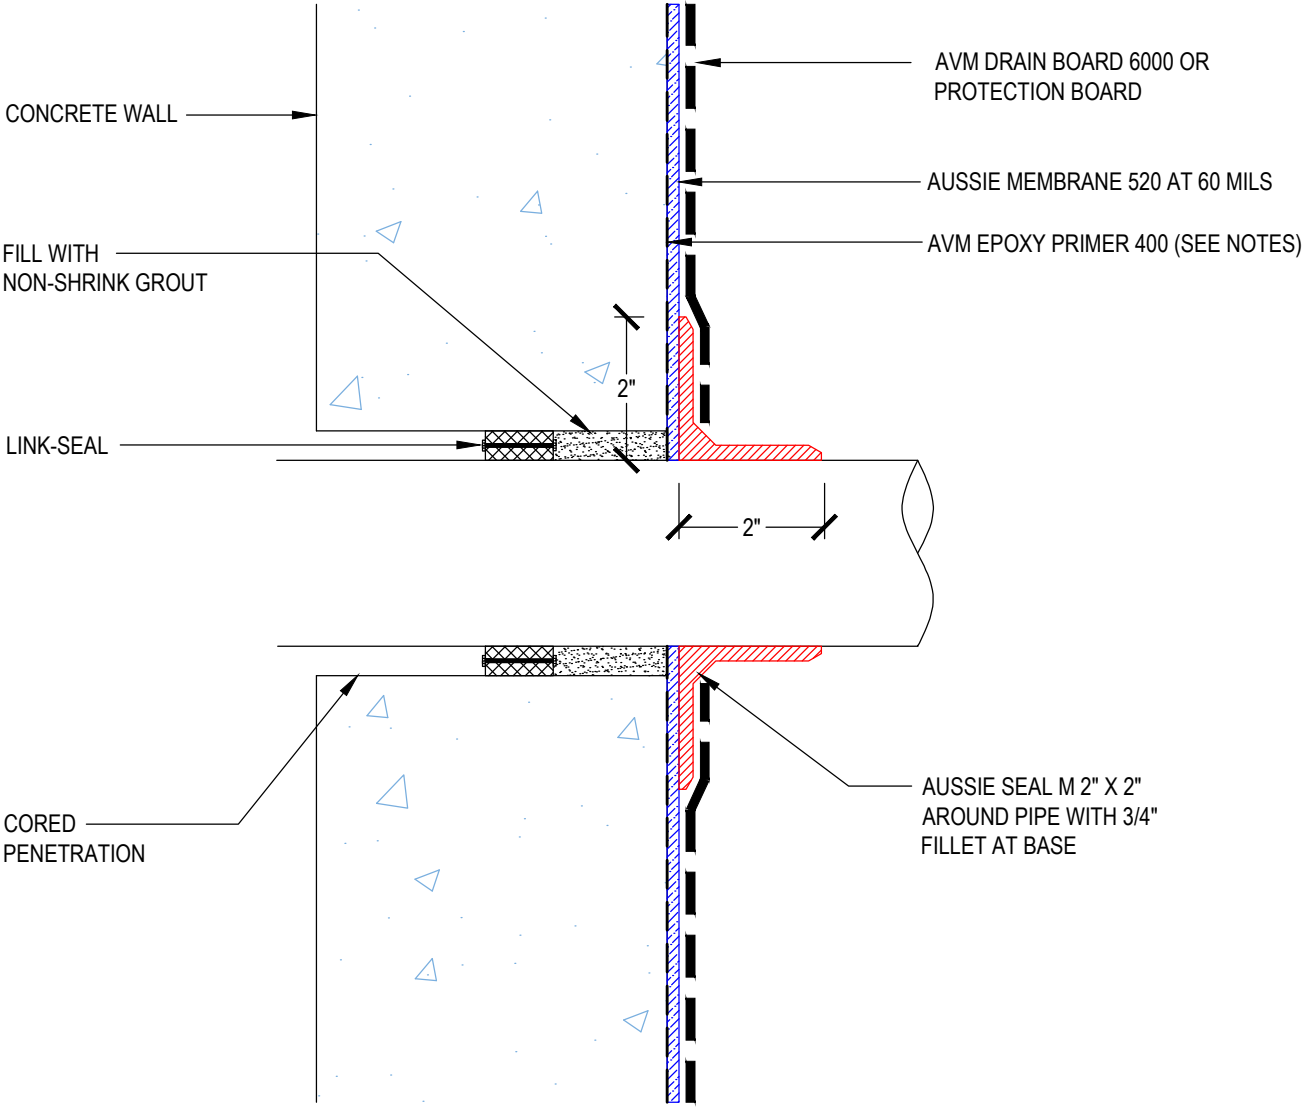

DETAIL #:
0520-6504
System:
Aussie Membrane 520

Cored Wall Penetration

AUSSIE MEMBRANE 520

Notes:

- 1. Aussie Membrane 520 is a Polyurethane liquid (Roller or Brush Applied) for Below-Grade, Between-Slab, Planters, Roof-Gardens and similar type Waterproofing.
- 2. Epoxy primer may be required if proper adhesion is not achieved - see installation instructions for further information
- 3. Contact AVM if no drain board or protection board is specified