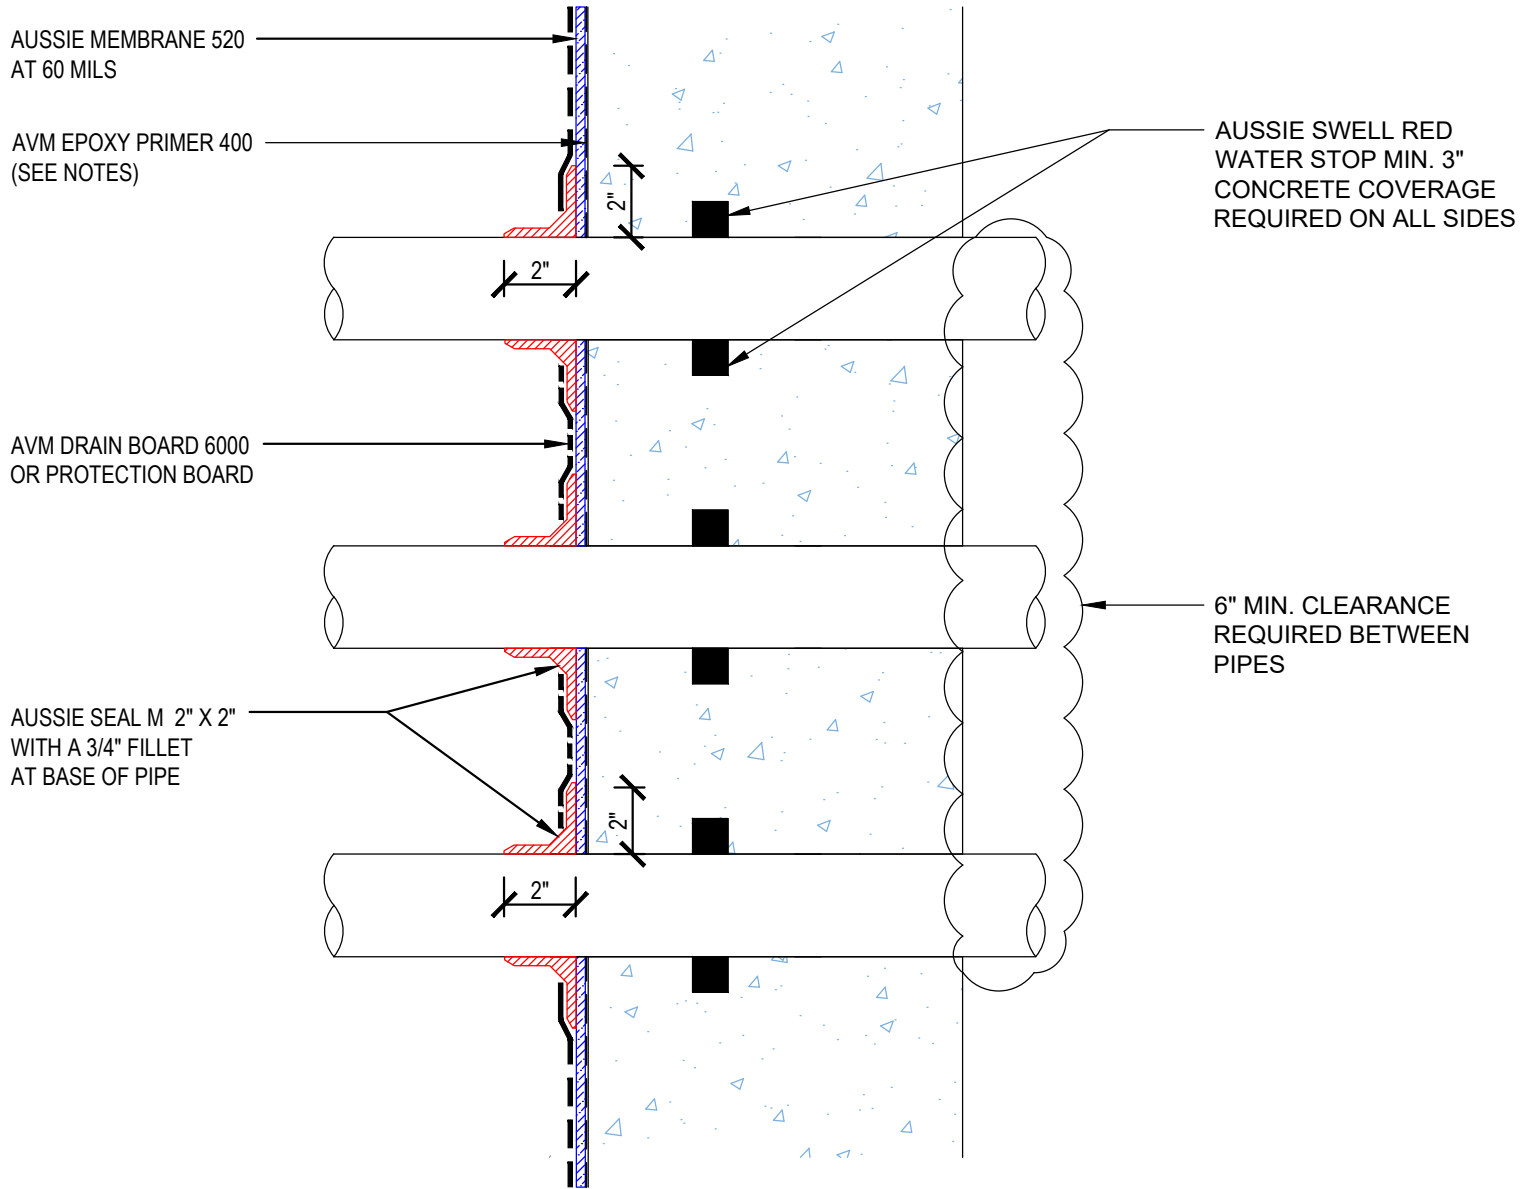

DETAIL #:  
**0520-6510**  
 System:  
**Aussie Membrane 520**

# Multiple Pipe Penetration

## AUSSIE MEMBRANE 520

**Notes:**

1. Aussie Membrane 520 is a Polyurethane liquid (Roller or Brush Applied) for Below-Grade, Between-Slab, Planters, Roof-Gardens and similar type Waterproofing.
2. Epoxy primer may be required if proper adhesion is not achieved - see installation instructions for further information
3. Contact AVM if no drain board or protection board is specified