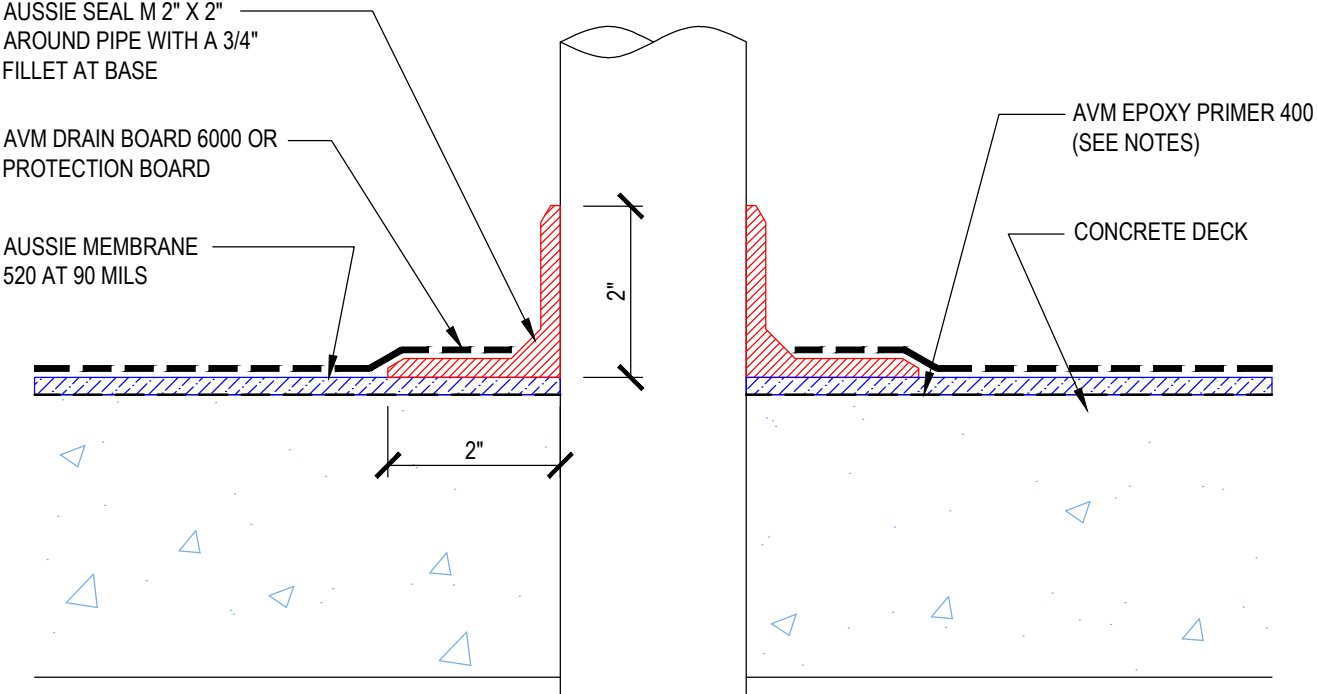

DETAIL #:
0520-6513
System:
Aussie Membrane 520

Deck Pipe Penetration

AUSSIE MEMBRANE 520 90 Mil System

Notes:

- 1. Aussie Membrane 520 is a Polyurethane liquid (Roller or Brush Applied) for Below-Grade, Between-Slab, Planters, Roof-Gardens and similar type Waterproofing.
- 2. Epoxy primer may be required if proper adhesion is not achieved - see installation instructions for further information
- 3. Contact AVM if no drain board or protection board is specified