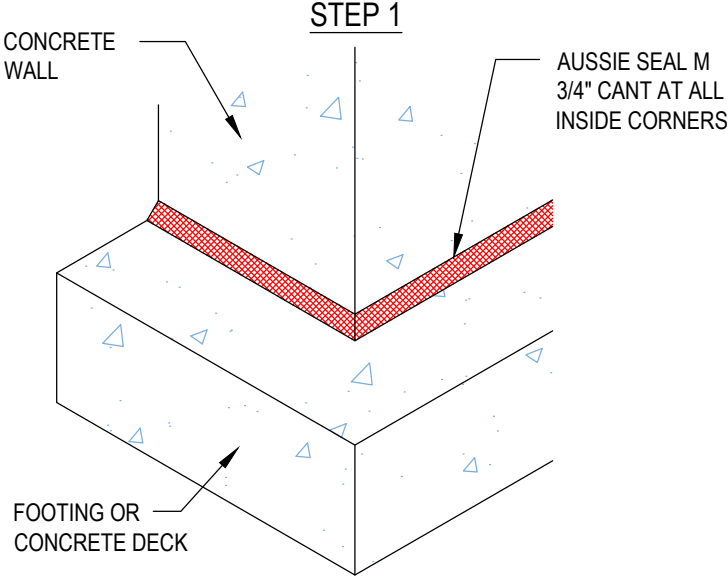

# Outside Corner

## AUSSIE MEMBRANE 520

**Notes:**

1. Aussie Membrane 520 is a Polyurethane liquid (Roller or Brush Applied) for Below-Grade, Between-Slab, Planters, Roof-Gardens and similar type Waterproofing.
2. Epoxy primer may be required if proper adhesion is not achieved - see installation instructions for further information
3. Contact AVM if no drain board or protection board is specified