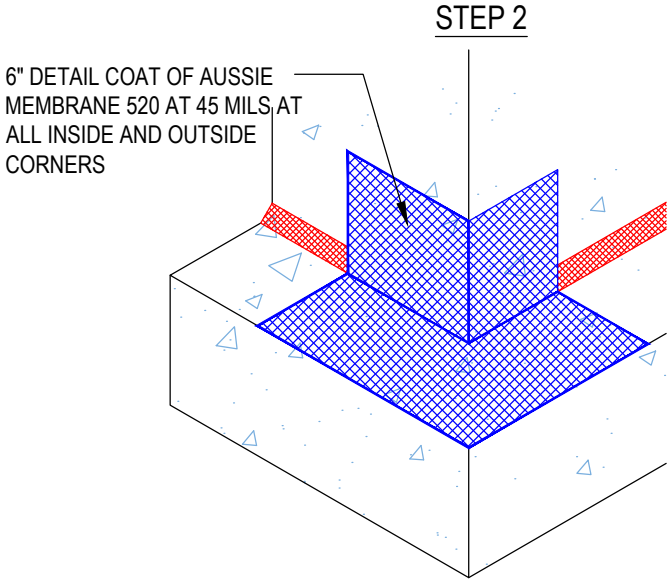

DETAIL #:	0520-7006
System:	Aussie Membrane 520

# Outside Corner

## AUSSIE MEMBRANE 520

**Notes:**

1. Aussie Membrane 520 is a Polyurethane liquid (Roller or Brush Applied) for Below-Grade, Between-Slab, Planters, Roof-Gardens and similar type Waterproofing.
2. Epoxy primer may be required if proper adhesion is not achieved - see installation instructions for further information
3. Contact AVM if no drain board or protection board is specified