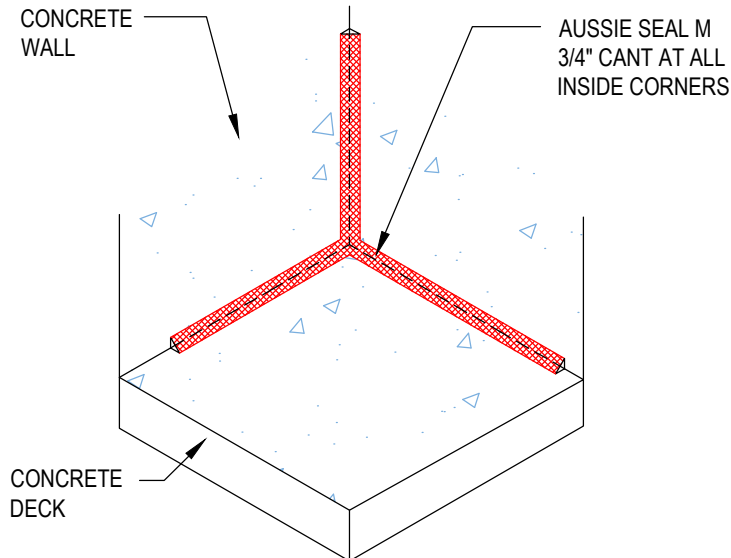

DETAIL #:
0520-7008
System:
Aussie Membrane 520

Inside Corner

AUSSIE MEMBRANE 520

STEP 1

STEP 2

Notes:

1. Aussie Membrane 520 is a Polyurethane liquid (Roller or Brush Applied) for Below-Grade, Between-Slab, Planters, Roof-Gardens and similar type Waterproofing.
2. Epoxy primer may be required if proper adhesion is not achieved - see installation instructions for further information
3. Contact AVM if no drain board or protection board is specified