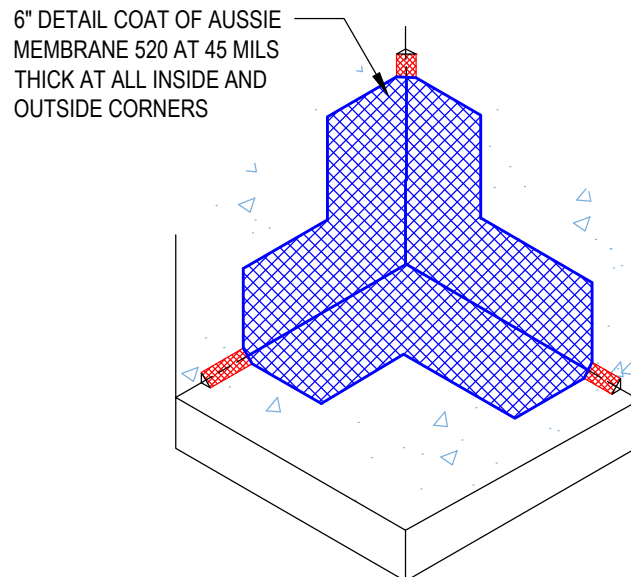

DETAIL #:
0520-7008
System:
Aussie Membrane 520

Inside Corner

AUSSIE MEMBRANE 520

STEP 1

STEP 2

Notes:

1. Aussie Membrane 520 is a Polyurethane liquid (Roller or Brush Applied) for Below-Grade, Between-Slab, Planters, Roof-Gardens and similar type Waterproofing.
2. Epoxy primer may be required if proper adhesion is not achieved - see installation instructions for further information
3. Contact AVM if no drain board or protection board is specified