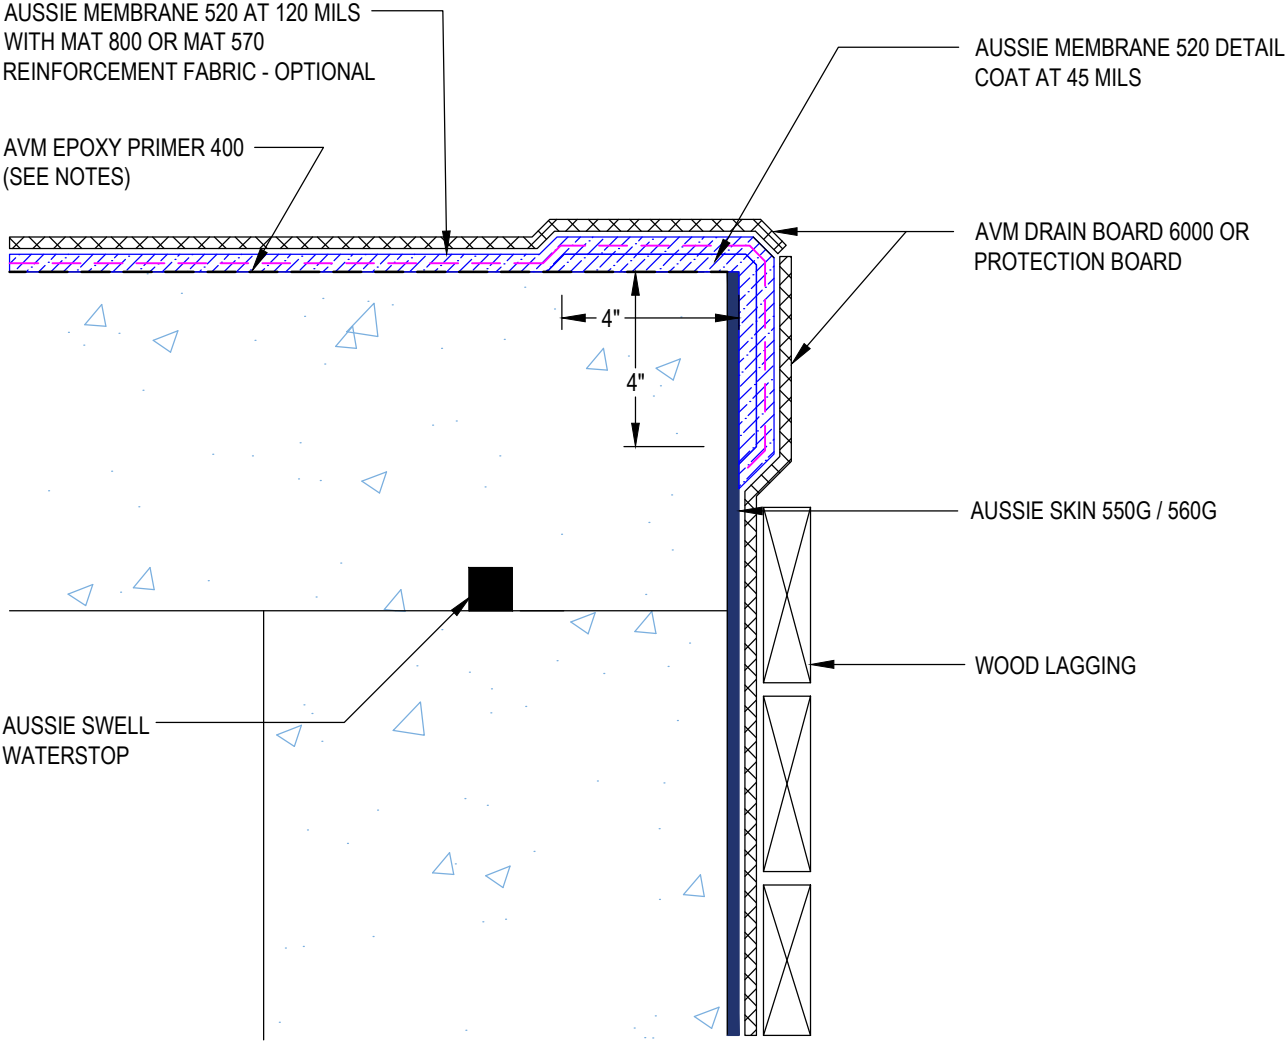

DETAIL #:  
**0520-8000**  
 System:  
**Aussie Membrane 520**

# Transition to Aussie Skin

**AUSSIE MEMBRANE 520**  
**120 Mil System**

- Notes:**
1. Aussie Membrane 520 is a Polyurethane liquid (Roller or Brush Applied) for Below-Grade, Between-Slab, Planters, Roof-Gardens and similar type Waterproofing.
  2. Epoxy primer may be required if proper adhesion is not achieved - see installation instructions for further information
  3. Contact AVM if no drain board or protection board is specified